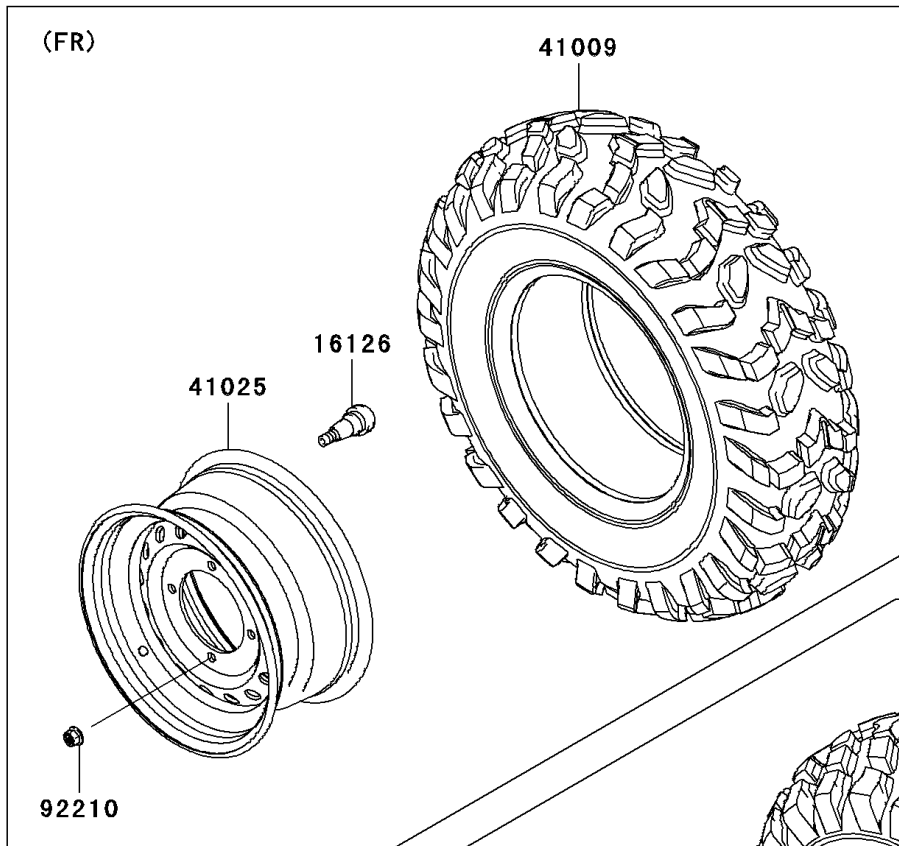

2010 Teryx 750 FI 4X4 (SGE) PARTS DIAGRAM

Wheels/Tires

F2210

2010 Teryx 750 FI 4X4 (SGE) PARTS LIST

Wheels/Tires

ITEM NAME	PART NUMBER	QUANTITY
VALVE (Ref # 16126)	16126-4001	4
TIRE,FR,26X8.00-12,M989 (Ref # 41009)	41009-0143	2
TIRE,RR,26X10.00-12,M990 (Ref # 41009A)	41009-0144	2
RIM,FR,12X6.0AT,SILVER (Ref # 41025)	41025-0123-16H	2
RIM,RR,12X8.0AT,SILVER (Ref # 41025A)	41025-0124-16H	2
NUT,12MM (Ref # 92210)	92210-0603	16