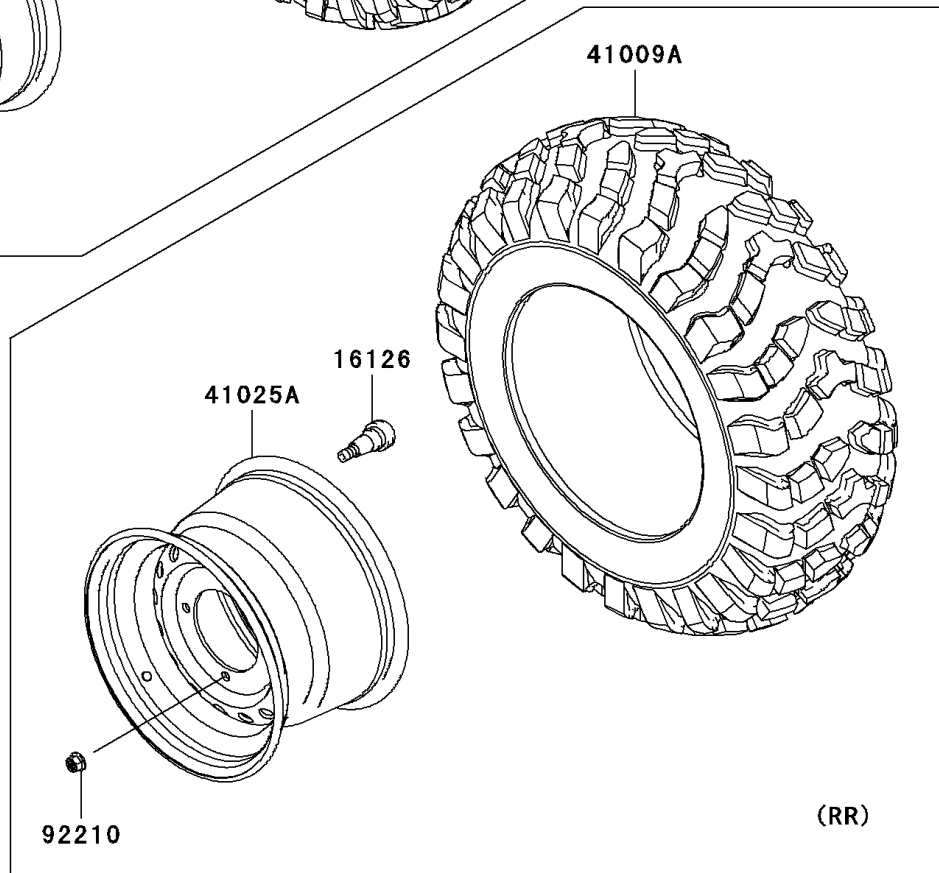

2010 Teryx 750 FI 4X4 (SGE) PARTS DIAGRAM

Wheels/Tires

F2210

2010 Teryx 750 FI 4X4 (SGE) PARTS LIST

Wheels/Tires

ITEM NAME	PART NUMBER	QUANTITY
VALVE (Ref # 16126)	16126-4001	4
TIRE,FR,26X8.00-12,M989 (Ref # 41009)	41009-0143	2
TIRE,RR,26X10.00-12,M990 (Ref # 41009A)	41009-0144	2
RIM,FR,12X6.0AT,SILVER (Ref # 41025)	41025-0123-16H	2
RIM,RR,12X8.0AT,SILVER (Ref # 41025A)	41025-0124-16H	2
NUT,12MM (Ref # 92210)	92210-0603	16