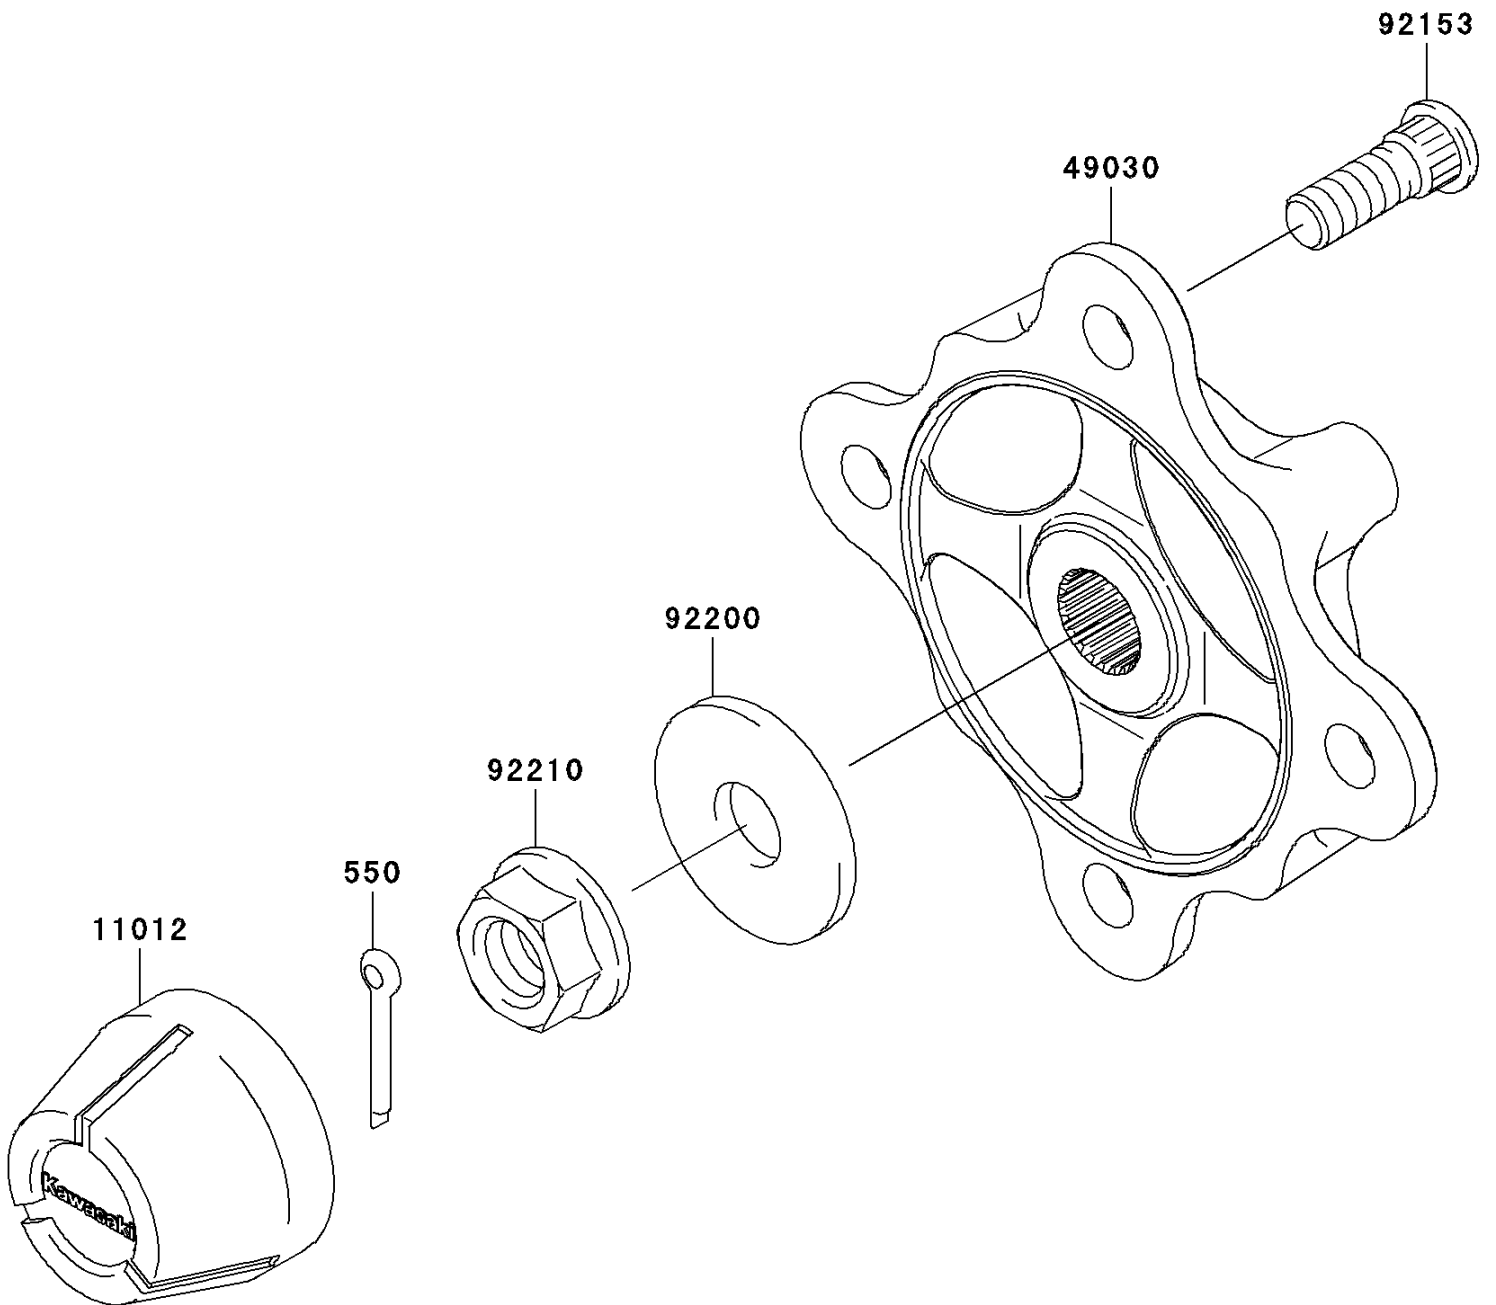

2010 Teryx 750 FI 4X4 (SGE) PARTS DIAGRAM

Front Hubs/Brakes

F2230

2010 Teryx 750 FI 4X4 (SGE) PARTS LIST

Front Hubs/Brakes

ITEM NAME	PART NUMBER	QUANTITY
PIN-COTTER,4.0X30 (Ref # 550)	550AA4030	2
CAP,WHEEL (Ref # 11012)	11012-1969	2
HUB,FR (Ref # 49030)	49030-0041	2
BOLT,12MM (Ref # 92153)	92153-1915	8
WASHER,18.5X52X4.5 (Ref # 92200)	92200-0425	2
NUT,FLANGED,18MM (Ref # 92210)	92210-0132	2