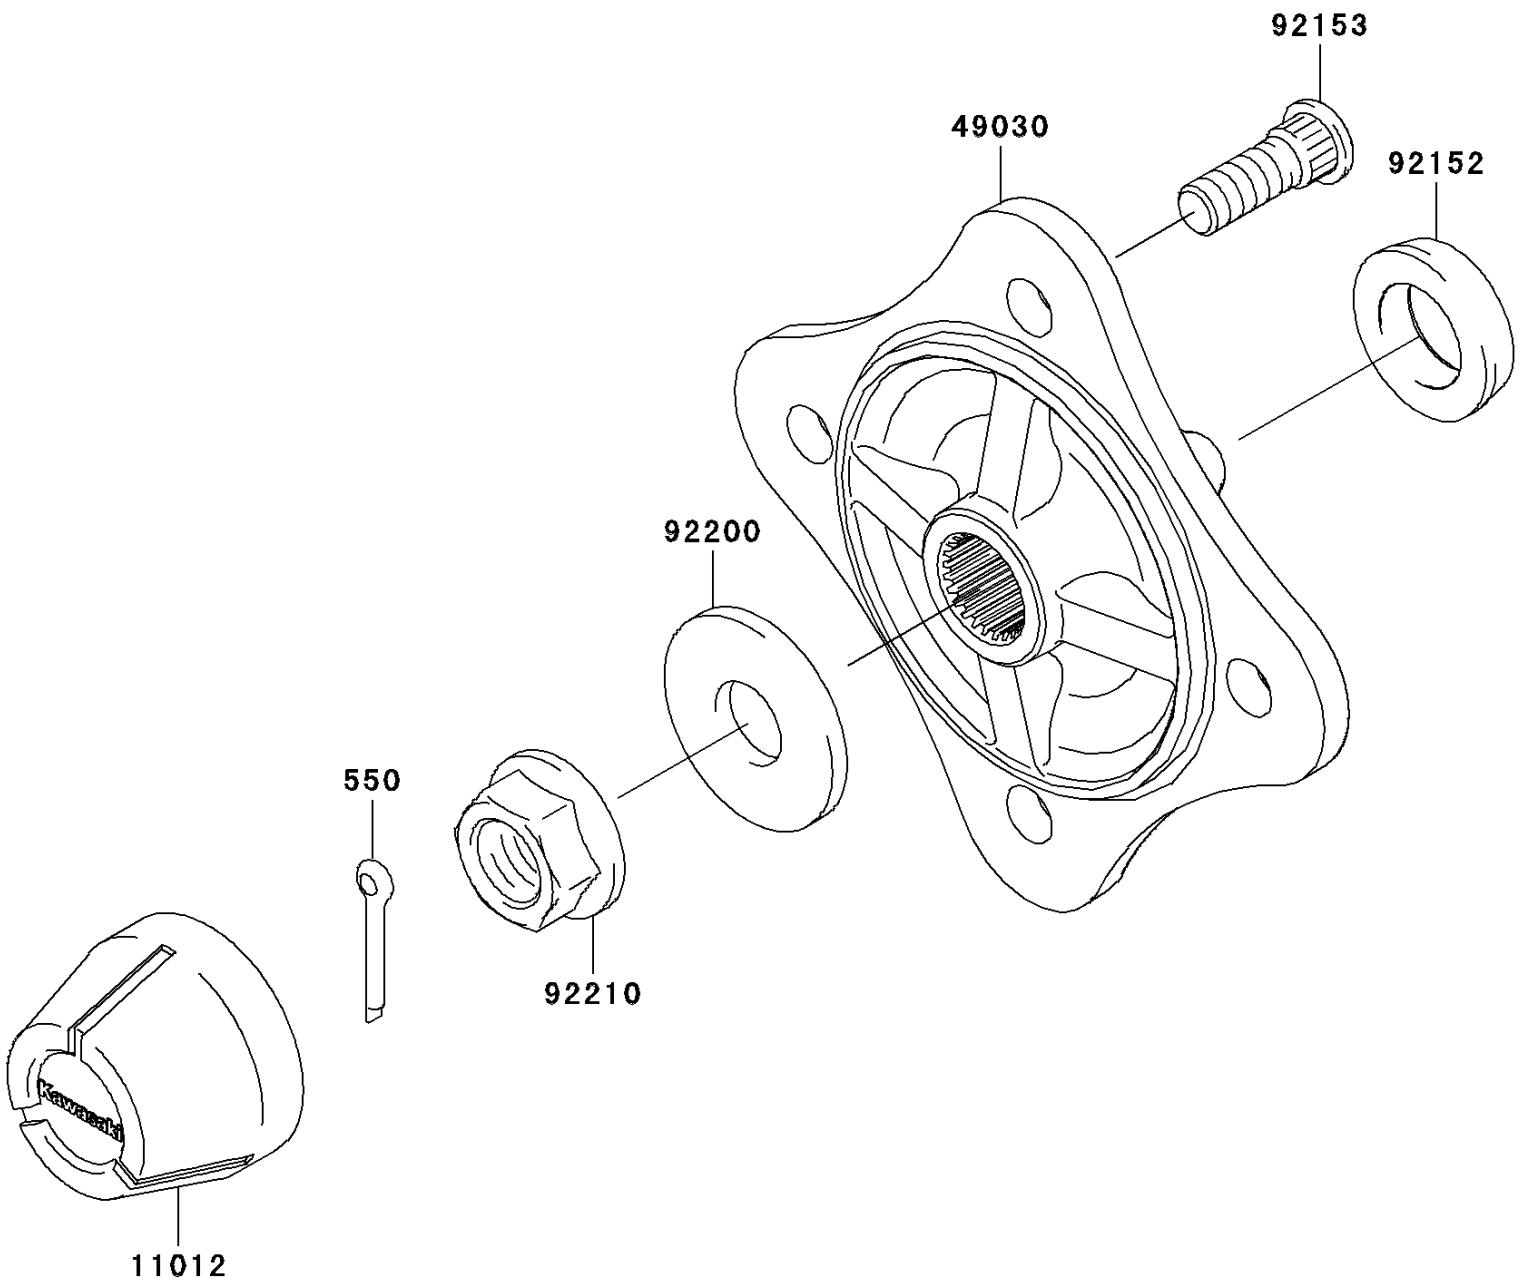

2010 Teryx 750 FI 4X4 (SGE) PARTS DIAGRAM

Rear Hubs/Brakes

F2240

2010 Teryx 750 FI 4X4 (SGE) PARTS LIST

Rear Hubs/Brakes

ITEM NAME	PART NUMBER	QUANTITY
PIN-COTTER,4.0X30 (Ref # 550)	550AA4030	2
CAP,WHEEL (Ref # 11012)	11012-1969	2
HUB,RR (Ref # 49030)	49030-0042	2
COLLAR (Ref # 92152)	92152-0631	2
BOLT,12MM (Ref # 92153)	92153-1915	8
WASHER,20.3X52X4.5 (Ref # 92200)	92200-0130	2
NUT,FLANGED,20MM (Ref # 92210)	92210-2093	2