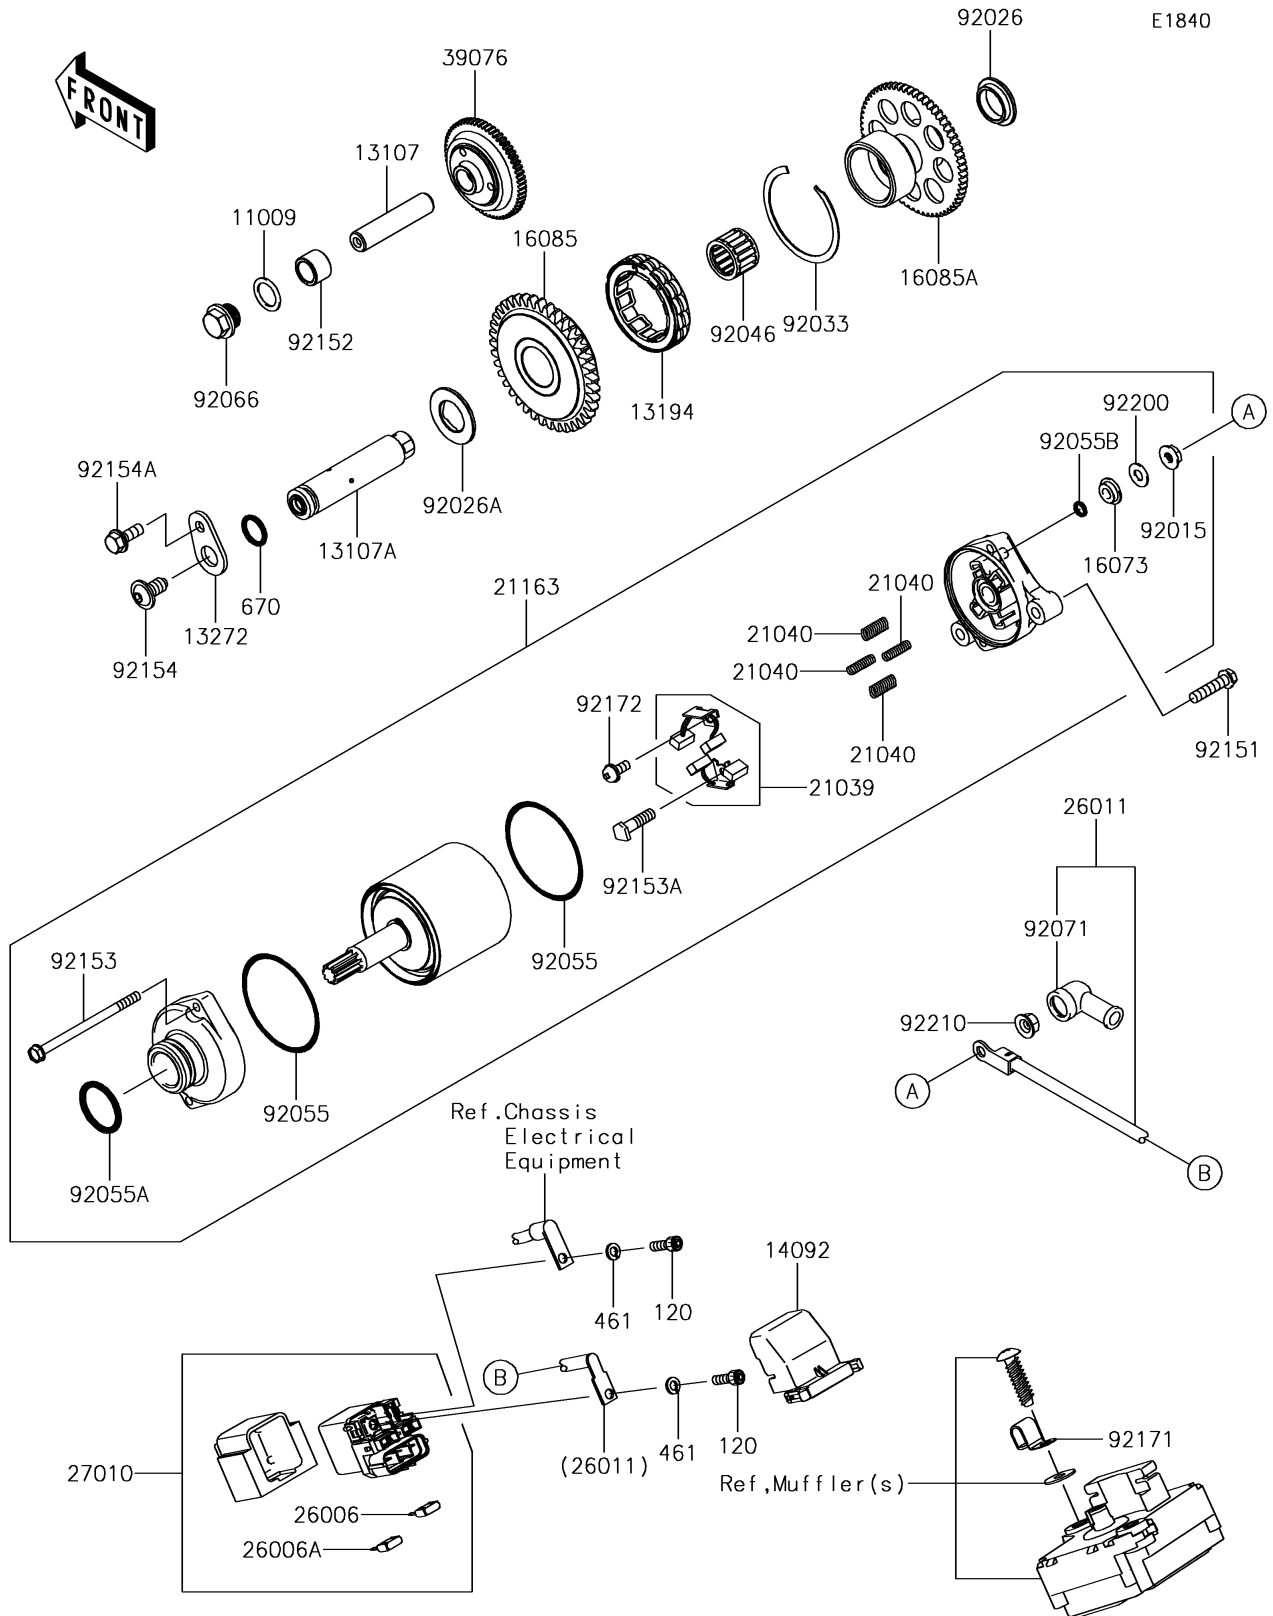

2018 Ninja® ZX™-10R PARTS DIAGRAM

Starter Motor

2018 Ninja® ZX™-10R PARTS LIST

Starter Motor

ITEM NAME	PART NUMBER	QUANTITY
GASKET,14.3X20X1 (Ref # 11009)	11009-1238	1
BOLT-SOCKET,5X10 (Ref # 120)	120CB0510	2
SHAFT (Ref # 13107)	13107-0231	1
SHAFT,ONEWAY CLUTCH (Ref # 13107A)	13107-0837	1
CLUTCH-ONEWAY (Ref # 13194)	13194-0553	1
PLATE (Ref # 13272)	13272-1998	1
COVER (Ref # 14092)	14092-0109	1
INSULATOR (Ref # 16073)	16073-0053	1
GEAR,39T (Ref # 16085)	16085-0650	1
GEAR,62T (Ref # 16085A)	16085-0651	1
BRUSH,CARBON (Ref # 21039)	21039-0004	1
SPRING-BRUSH (Ref # 21040)	21040-0003	4
STARTER-ELECTRIC (Ref # 21163)	21163-0064	1
FUSE,MINI BLADE,15A,BLUE (Ref # 26006)	26006-0001	1
FUSE,MINI BLADE,30A,GREEN (Ref # 26006A)	26006-1080	1
WIRE-LEAD (Ref # 26011)	26011-0308	1
SWITCH (Ref # 27010)	27010-0773	1
LIMITER (Ref # 39076)	39076-0554	1
WASHER-SPRING,5MM (Ref # 461)	461DB0500	2
O RING,14MM (Ref # 670)	670D2014	1
NUT,STARTER MOTOR (Ref # 92015)	92015-1476	1
SPACER,RH (Ref # 92026)	92026-0157	1
SPACER,LH (Ref # 92026A)	92026-0158	1
RING-SNAP (Ref # 92033)	92033-3731	1
BEARING-NEEDLE,18X24X17 (Ref # 92046)	92046-0624	1
RING-O (Ref # 92055)	92055-0136	2
RING-O (Ref # 92055A)	92055-1276	1
RING-O,4.5X2.0 (Ref # 92055B)	92055-1370	1
PLUG,14X8 (Ref # 92066)	92066-0837	1

2018 Ninja® ZX™-10R PARTS LIST

Starter Motor

ITEM NAME	PART NUMBER	QUANTITY
GROMMET (Ref # 92071)	92071-0024	1
BOLT,FLANGED-SMALL,6X25 (Ref # 92151)	92151-1930	2
COLLAR,12.2X17X12 (Ref # 92152)	92152-0870	1
BOLT (Ref # 92153)	92153-1850	2
BOLT (Ref # 92153A)	92153-1866	1
BOLT,SOCKET,8X16 (Ref # 92154)	92154-0397	1
BOLT,FLANGED,6X16 (Ref # 92154A)	92154-1851	1
CLAMP (Ref # 92171)	92171-0534	1
SCREW (Ref # 92172)	92172-0334	1
WASHER (Ref # 92200)	92200-0386	1
NUT,6MM (Ref # 92210)	92210-0188	1