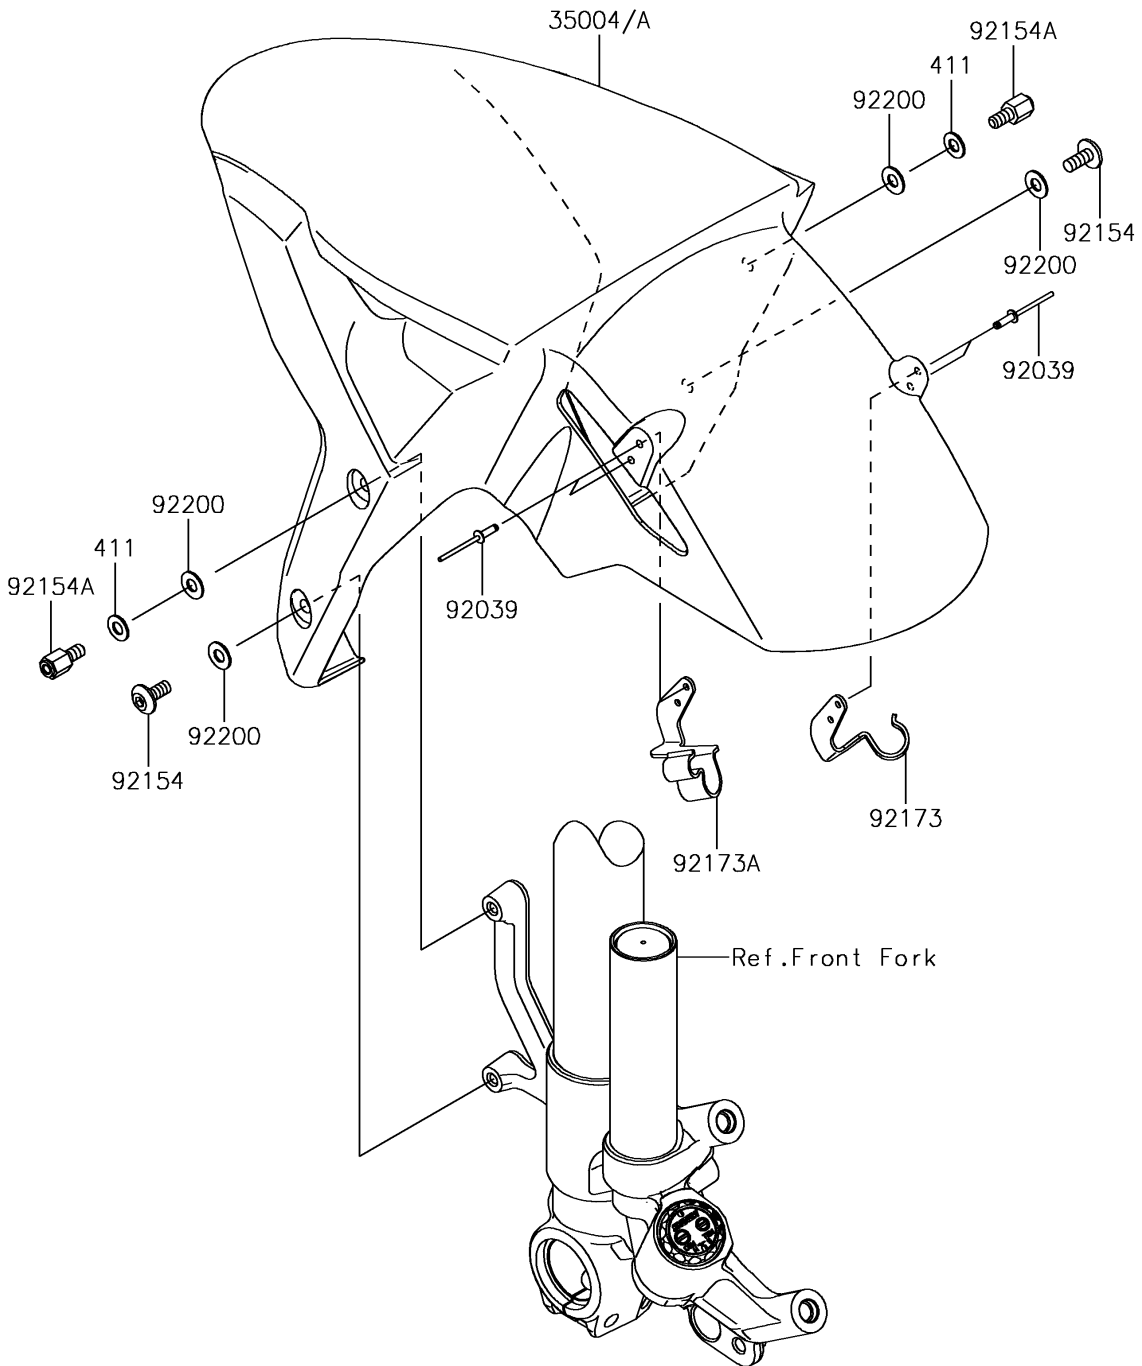

2018 Ninja® ZX™-10R PARTS DIAGRAM

Front Fender(s)

F2171

2018 Ninja® ZX™-10R PARTS LIST

Front Fender(s)

ITEM NAME	PART NUMBER	QUANTITY
FENDER-FRONT,M.M.F.SILVER (Ref # 35004)	35004-0362-60S	1
WASHER-PLAIN,6MM (Ref # 411)	411AB0600	2
RIVET,3.2X9.5 (Ref # 92039)	92039-0752	4
BOLT,SOCKET,6X14 (Ref # 92154)	92154-1735	2
BOLT,6X12 (Ref # 92154A)	92154-1908	2
CLAMP,FENDER,RH (Ref # 92173)	92173-1481	1
CLAMP,FENDER,LH (Ref # 92173A)	92173-1493	1
WASHER,6.5X14X1 (Ref # 92200)	92200-1388	4