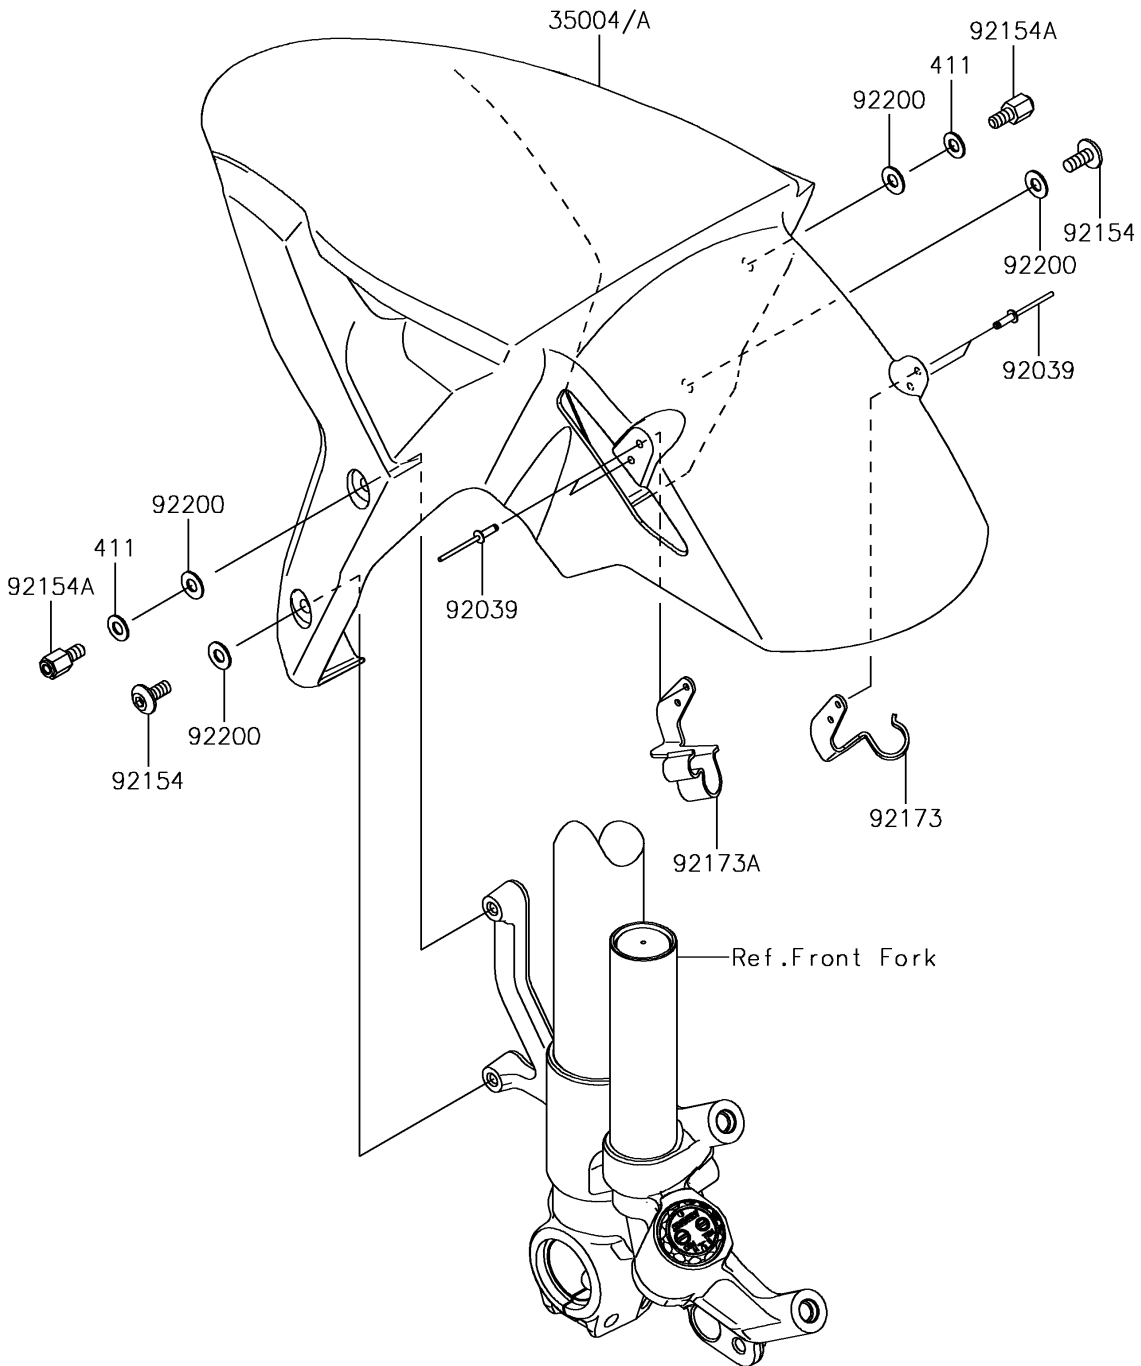

2018 NINJA® ZX™ -10R KRT EDITION PARTS DIAGRAM

Front Fender(s)

F2171

2018 NINJA® ZX™ -10R KRT EDITION PARTS LIST

Front Fender(s)

ITEM NAME	PART NUMBER	QUANTITY
FENDER-FRONT,L.GREEN (Ref # 35004A)	35004-0362-777	1
WASHER-PLAIN,6MM (Ref # 411)	411AB0600	2
RIVET,3.2X9.5 (Ref # 92039)	92039-0752	4
BOLT,SOCKET,6X14 (Ref # 92154)	92154-1735	2
BOLT,6X12 (Ref # 92154A)	92154-1908	2
CLAMP,FENDER,RH (Ref # 92173)	92173-1481	1
CLAMP,FENDER,LH (Ref # 92173A)	92173-1493	1
WASHER,6.5X14X1 (Ref # 92200)	92200-1388	4