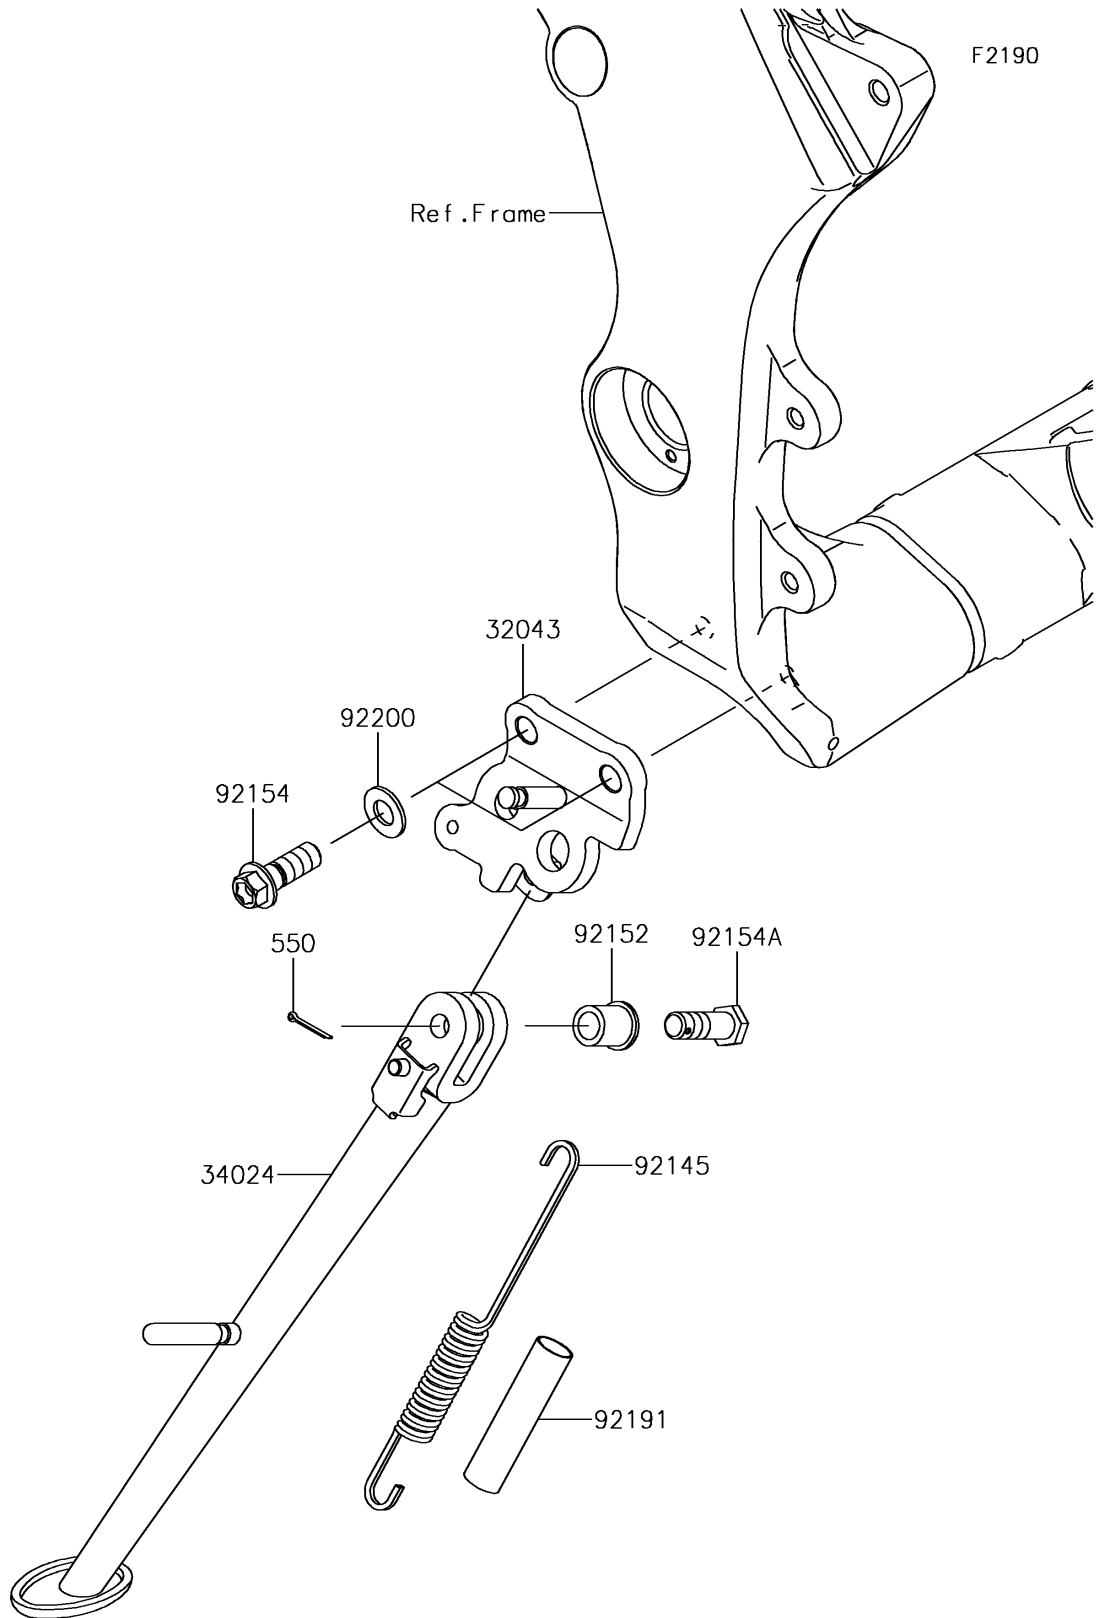

2018 Ninja® ZX™-10R PARTS DIAGRAM

Stand(s)

2018 Ninja® ZX™ -10R PARTS LIST

Stand(s)

ITEM NAME	PART NUMBER	QUANTITY
BRACKET-STAND,F.S.BLACK (Ref # 32043)	32043-0604-18R	1
STAND-SIDE,F.S.BLACK (Ref # 34024)	34024-0137-18R	1
PIN-COTTER,2.0X15 (Ref # 550)	550AA2015	1
SPRING,SIDE STAND (Ref # 92145)	92145-1731	1
COLLAR,10.2X15X18.1 (Ref # 92152)	92152-2171	1
BOLT,FLANGED,10X28 (Ref # 92154)	92154-1963	2
BOLT,10X30 (Ref # 92154A)	92154-2088	1
TUBE,13X16X60 (Ref # 92191)	92191-1001	1
WASHER,10.2X20X1.6 (Ref # 92200)	92200-0328	2