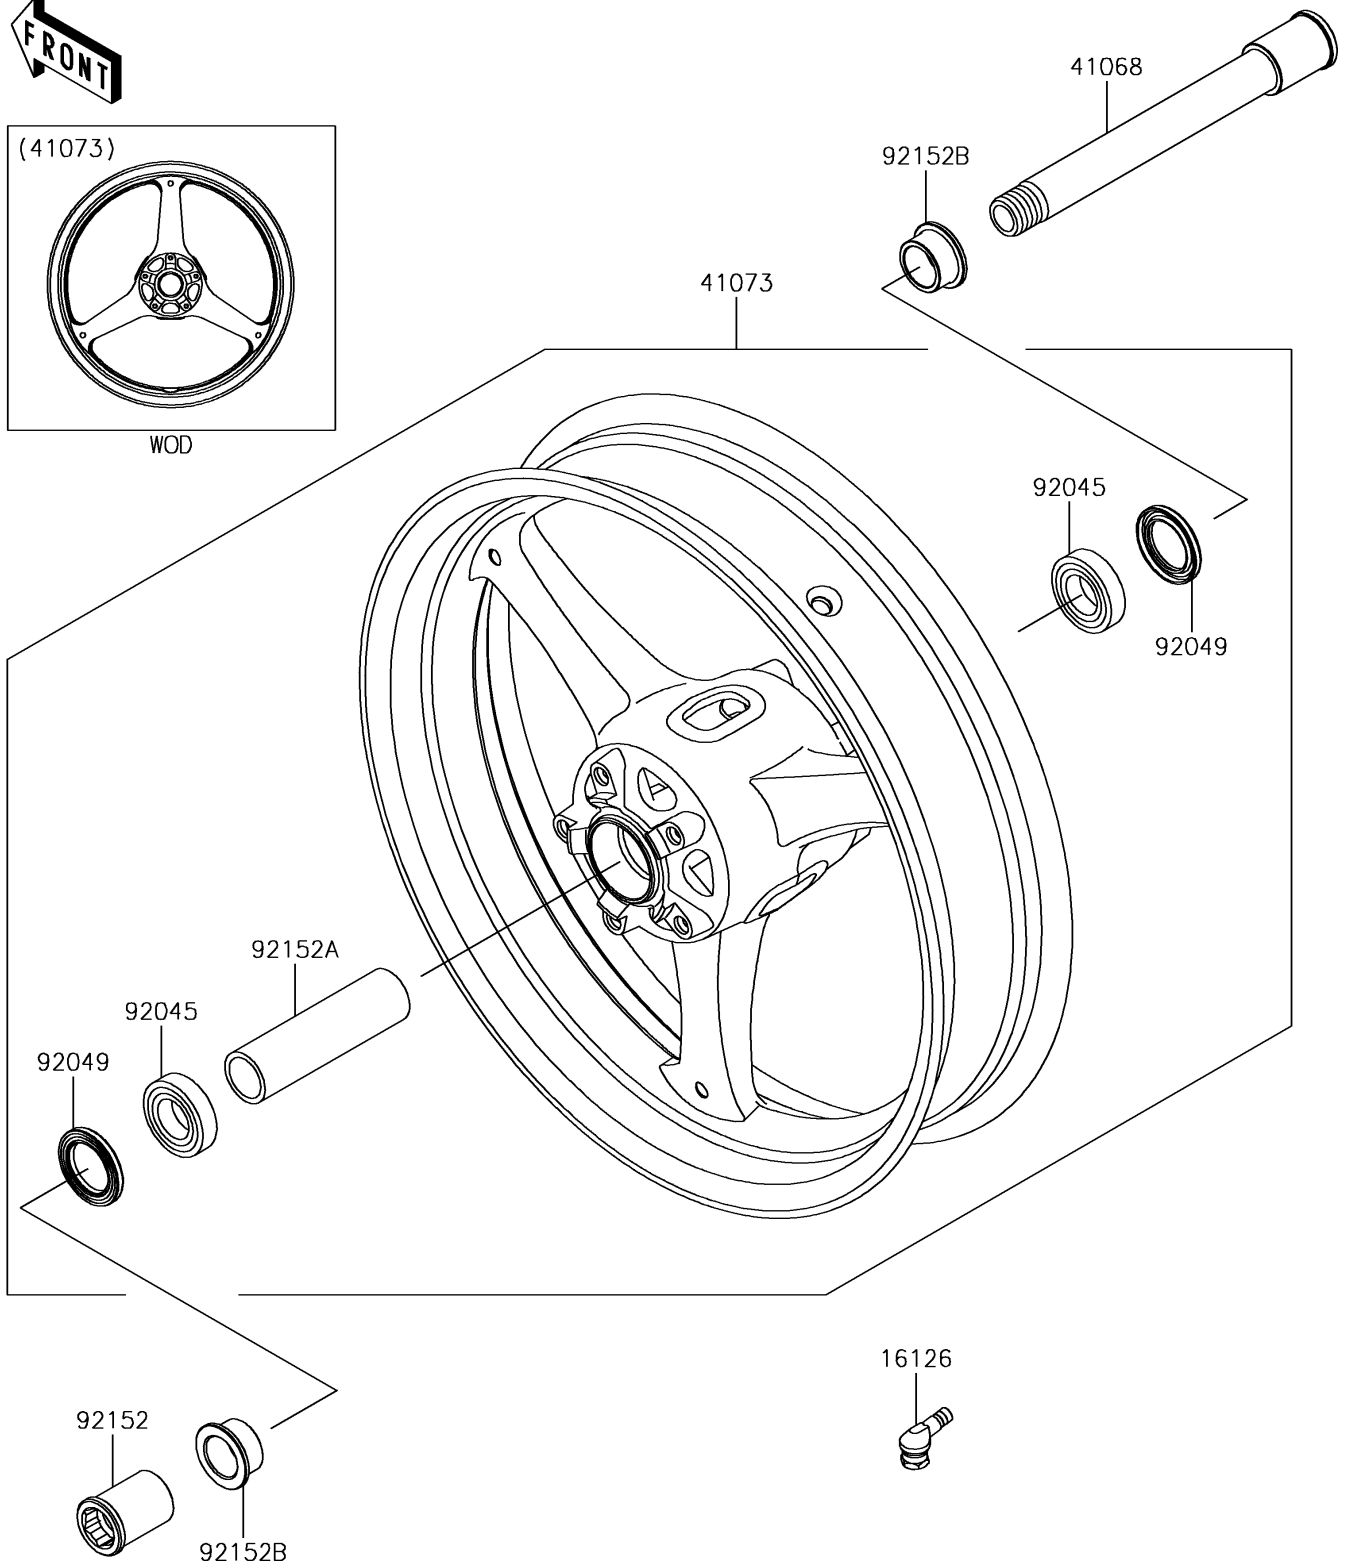

2018 Ninja[®] ZX[™]-10R PARTS DIAGRAM

Front Wheel

F2230

WOD

2018 Ninja® ZX™-10R PARTS LIST

Front Wheel

ITEM NAME	PART NUMBER	QUANTITY
VALVE (Ref # 16126)	16126-0735	1
AXLE,FR,25X205 (Ref # 41068)	41068-0594	1
WHEEL-ASSY,FR,G.BLACK (Ref # 41073)	41073-0757-18F	1
BEARING-BALL,25X47X12 (Ref # 92045)	92045-0803	2
SEAL-OIL,BJN-C2 32X47X5 (Ref # 92049)	92049-0050	2
COLLAR,FR AXLE,LH,L=44.5 (Ref # 92152)	92152-0240	1
COLLAR,FR HUB,L=115 (Ref # 92152A)	92152-0616	1
COLLAR,25X40X18 (Ref # 92152B)	92152-1947	2