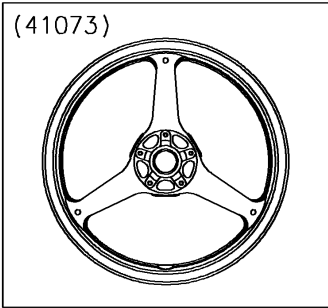

2018 Ninja[®] ZX[™]-10R PARTS DIAGRAM

Front Wheel

F2230

WOD

2018 Ninja® ZX™-10R PARTS LIST

Front Wheel

ITEM NAME	PART NUMBER	QUANTITY
VALVE (Ref # 16126)	16126-0735	1
AXLE,FR,25X205 (Ref # 41068)	41068-0594	1
WHEEL-ASSY,FR,G.BLACK (Ref # 41073)	41073-0757-18F	1
BEARING-BALL,25X47X12 (Ref # 92045)	92045-0803	2
SEAL-OIL,BJN-C2 32X47X5 (Ref # 92049)	92049-0050	2
COLLAR,FR AXLE,LH,L=44.5 (Ref # 92152)	92152-0240	1
COLLAR,FR HUB,L=115 (Ref # 92152A)	92152-0616	1
COLLAR,25X40X18 (Ref # 92152B)	92152-1947	2