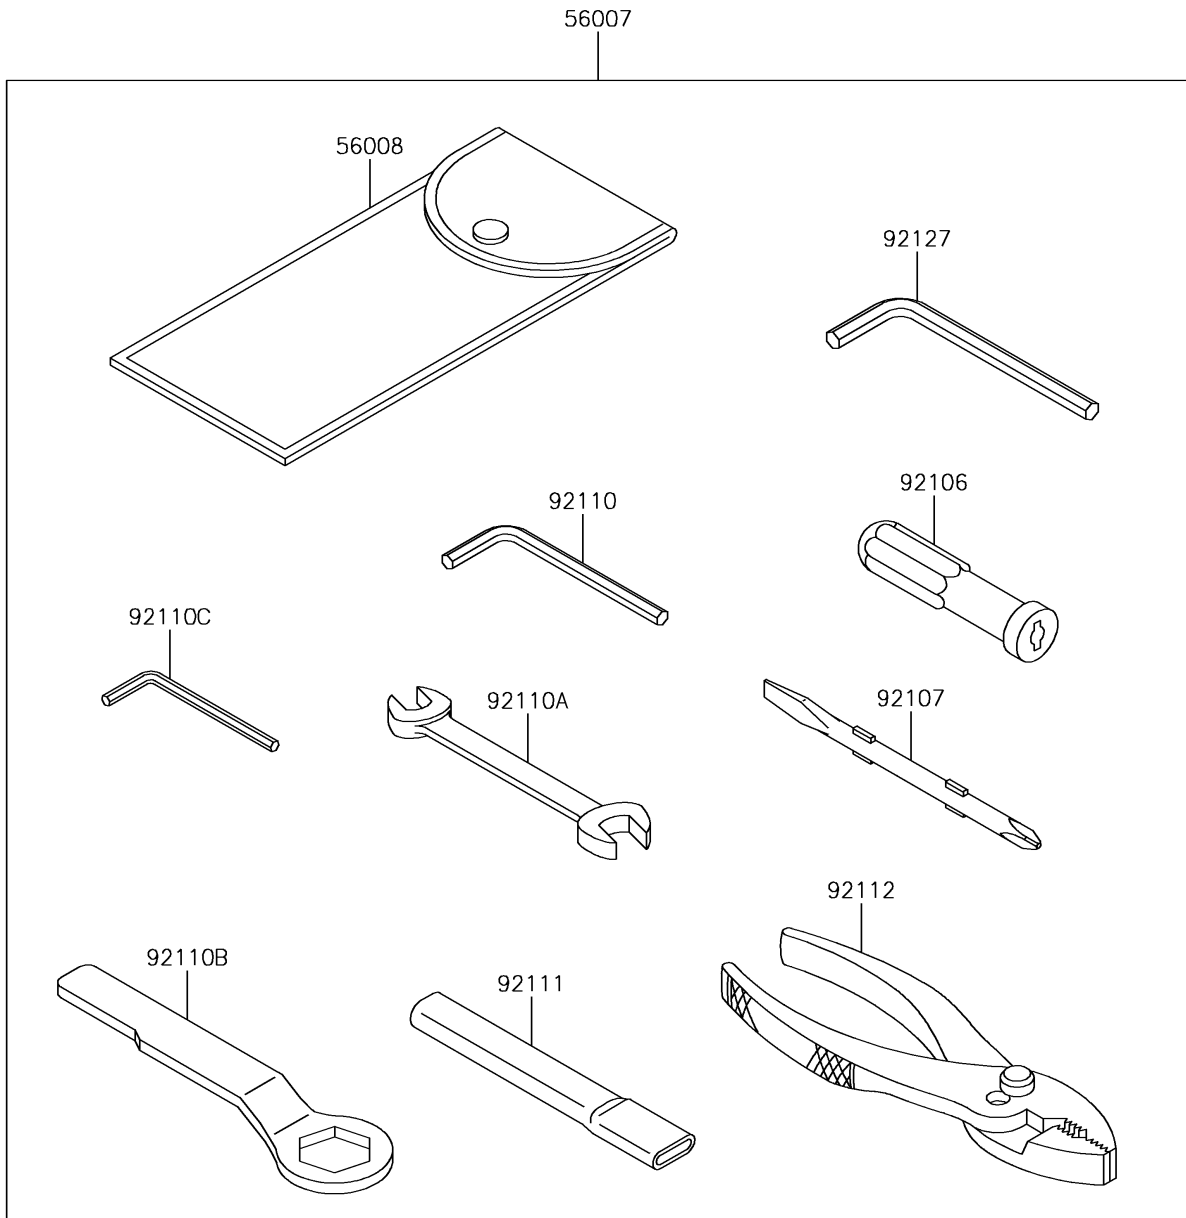

2018 Ninja® ZX™-10R PARTS DIAGRAM

Owner's Tools

F2810

2018 Ninja® ZX™-10R PARTS LIST

Owner's Tools

ITEM NAME	PART NUMBER	QUANTITY
TOOL-KIT (Ref # 56007)	56007-0141	1
BAG,TOOL (Ref # 56008)	56008-1075	1
GASKET-LIQUID,TB1211F,CLEAR (Ref # 92104)	92104-0004	1
GASKET-LIQUID,TB1216,GRAY (Ref # 92104A)	92104-1063	1
GASKET-LIQUID,TB1216B,BLACK (Ref # 92104B)	92104-1064	1
GASKET-LIQUID,TB1207B,BLACK (Ref # 92104C)	92104-2068	1
GRIP-SCREW DRIVER (Ref # 92106)	92106-1001	1
TOOL-DRIVER,#2PHILLIPS&SLOT (Ref # 92107)	92107-1051	1
TOOL-WRENCH,ALLEN,5MM (Ref # 92110)	92110-1015	1
TOOL-WRENCH,OPEN END,10X12 (Ref # 92110A)	92110-1152	1
TOOL-WRENCH,BOX END,32MM (Ref # 92110B)	92110-1161	1
TOOL-WRENCH,ALLEN,4MM (Ref # 92110C)	92110-3703	1
TOOL-BAR,BOX END WRENCH (Ref # 92111)	92111-1051	1
TOOL-PLIERS (Ref # 92112)	92112-1001	1
TOOL-WRENCH,ALLEN,6MM (Ref # 92127)	92127-003	1