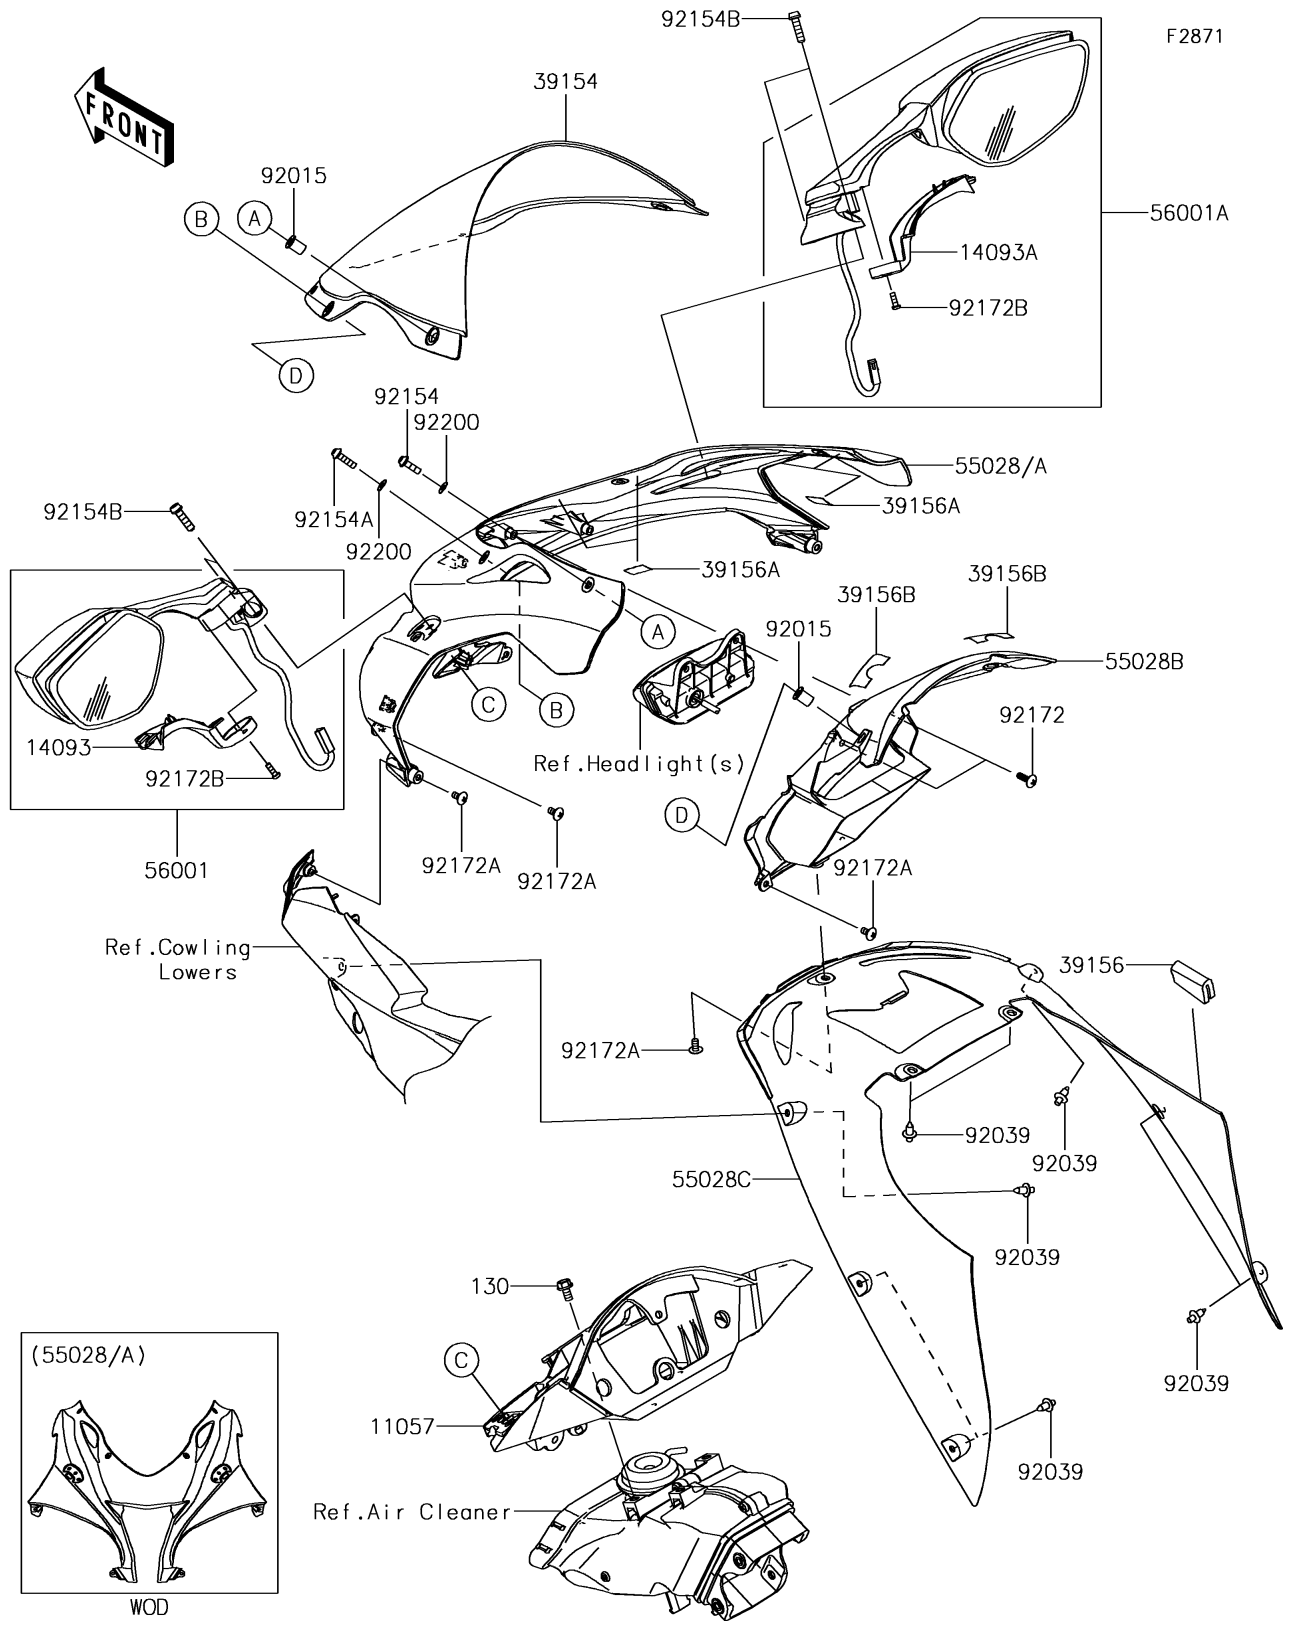

# 2018 Ninja® ZX™ -10R PARTS DIAGRAM

Cowling

## 2018 Ninja® ZX™-10R PARTS LIST

### Cowling

ITEM NAME	PART NUMBER	QUANTITY
BRACKET,METER (Ref # 11057)	11057-0072	1
BOLT-FLANGED,6X12 (Ref # 130)	130BA0612	3
COVER,MIRROR,LH (Ref # 14093)	14093-0343	1
COVER,MIRROR,RH (Ref # 14093A)	14093-0344	1
WINDSHIELD (Ref # 39154)	39154-0351	1
PAD (Ref # 39156)	39156-0292	1
PAD,15X20X0.2 (Ref # 39156A)	39156-1784	8
PAD (Ref # 39156B)	39156-2105	2
COWLING,UPP,M.M.F.SILVER (Ref # 55028)	55028-0572-60S	1
COWLING,RAM AIR (Ref # 55028B)	55028-0573	1
COWLING,FR,CNT (Ref # 55028C)	55028-0578	1
MIRROR-ASSY,LH (Ref # 56001)	56001-0322	1
MIRROR-ASSY,RH (Ref # 56001A)	56001-0323	1
NUT,WELL,5MM (Ref # 92015)	92015-1757	4
RIVET (Ref # 92039)	92039-0068	8
BOLT,SOCKET,5X16 (Ref # 92154)	92154-0209	2
BOLT,SOCKET,5X20 (Ref # 92154A)	92154-0210	2
BOLT,SOCKET,6X22,MEC (Ref # 92154B)	92154-2736	4
SCREW,TAPPING,5X16 (Ref # 92172)	92172-0175	2
SCREW,TAPPING,5X10 (Ref # 92172A)	92172-0335	7
SCREW-PAN-CROS,4X10 (Ref # 92172B)	92172-0871	2
WASHER,NYLON,5.3X11.5X0.5 (Ref # 92200)	92200-0006	4