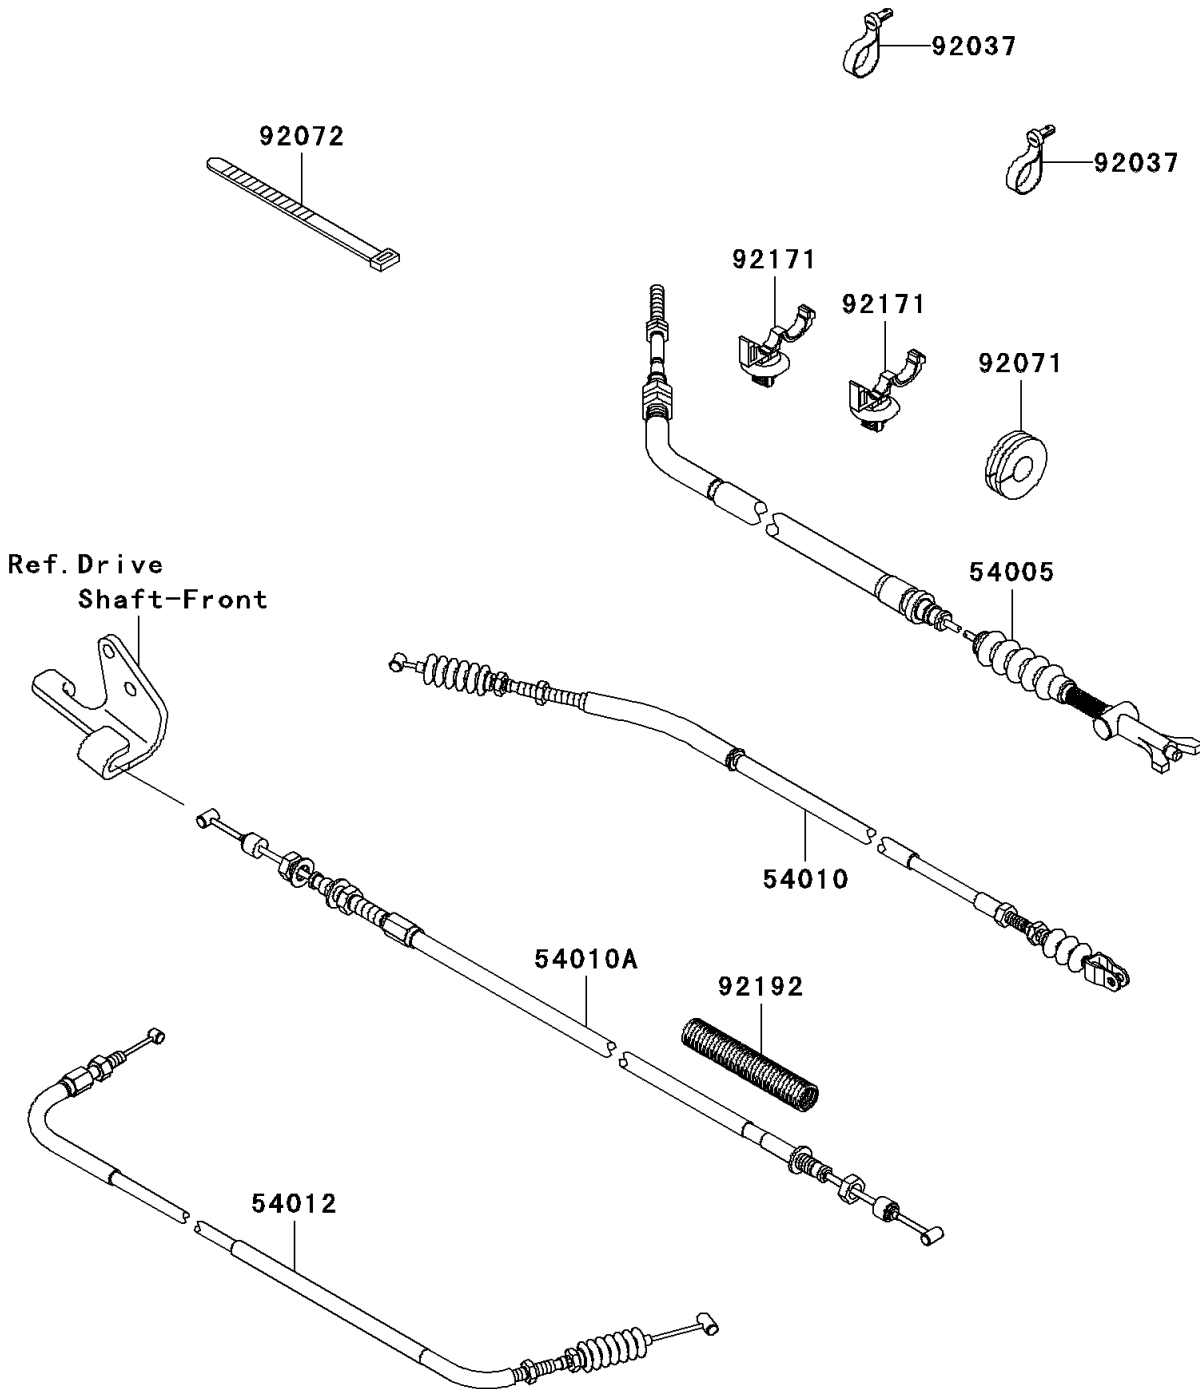

2010 Teryx 750 FI 4X4 (SGE) PARTS DIAGRAM

Cables

F2540

2010 Teryx 750 FI 4X4 (SGE) PARTS LIST

Cables

| ITEM NAME | PART NUMBER | QUANTITY |
|--------------------------------------|-------------|----------|
| CABLE-BRAKE,PARKING (Ref # 54005) | 54005-0030 | 1 |
| CABLE,2/4WD (Ref # 54010) | 54010-0093 | 1 |
| CABLE,FRONT DIFF LOCK (Ref # 54010A) | 54010-0112 | 1 |
| CABLE-THROTTLE (Ref # 54012) | 54012-0262 | 1 |
| CLAMP,SPEED,L=58 (Ref # 92037) | 92037-1163 | 2 |
| GROMMET (Ref # 92071) | 92071-0029 | 1 |
| BAND,L=149 (Ref # 92072) | 92072-031 | 1 |
| CLAMP (Ref # 92171) | 92171-0453 | 2 |
| TUBE,CORRUGATED,L=80 (Ref # 92192) | 92192-0673 | 1 |