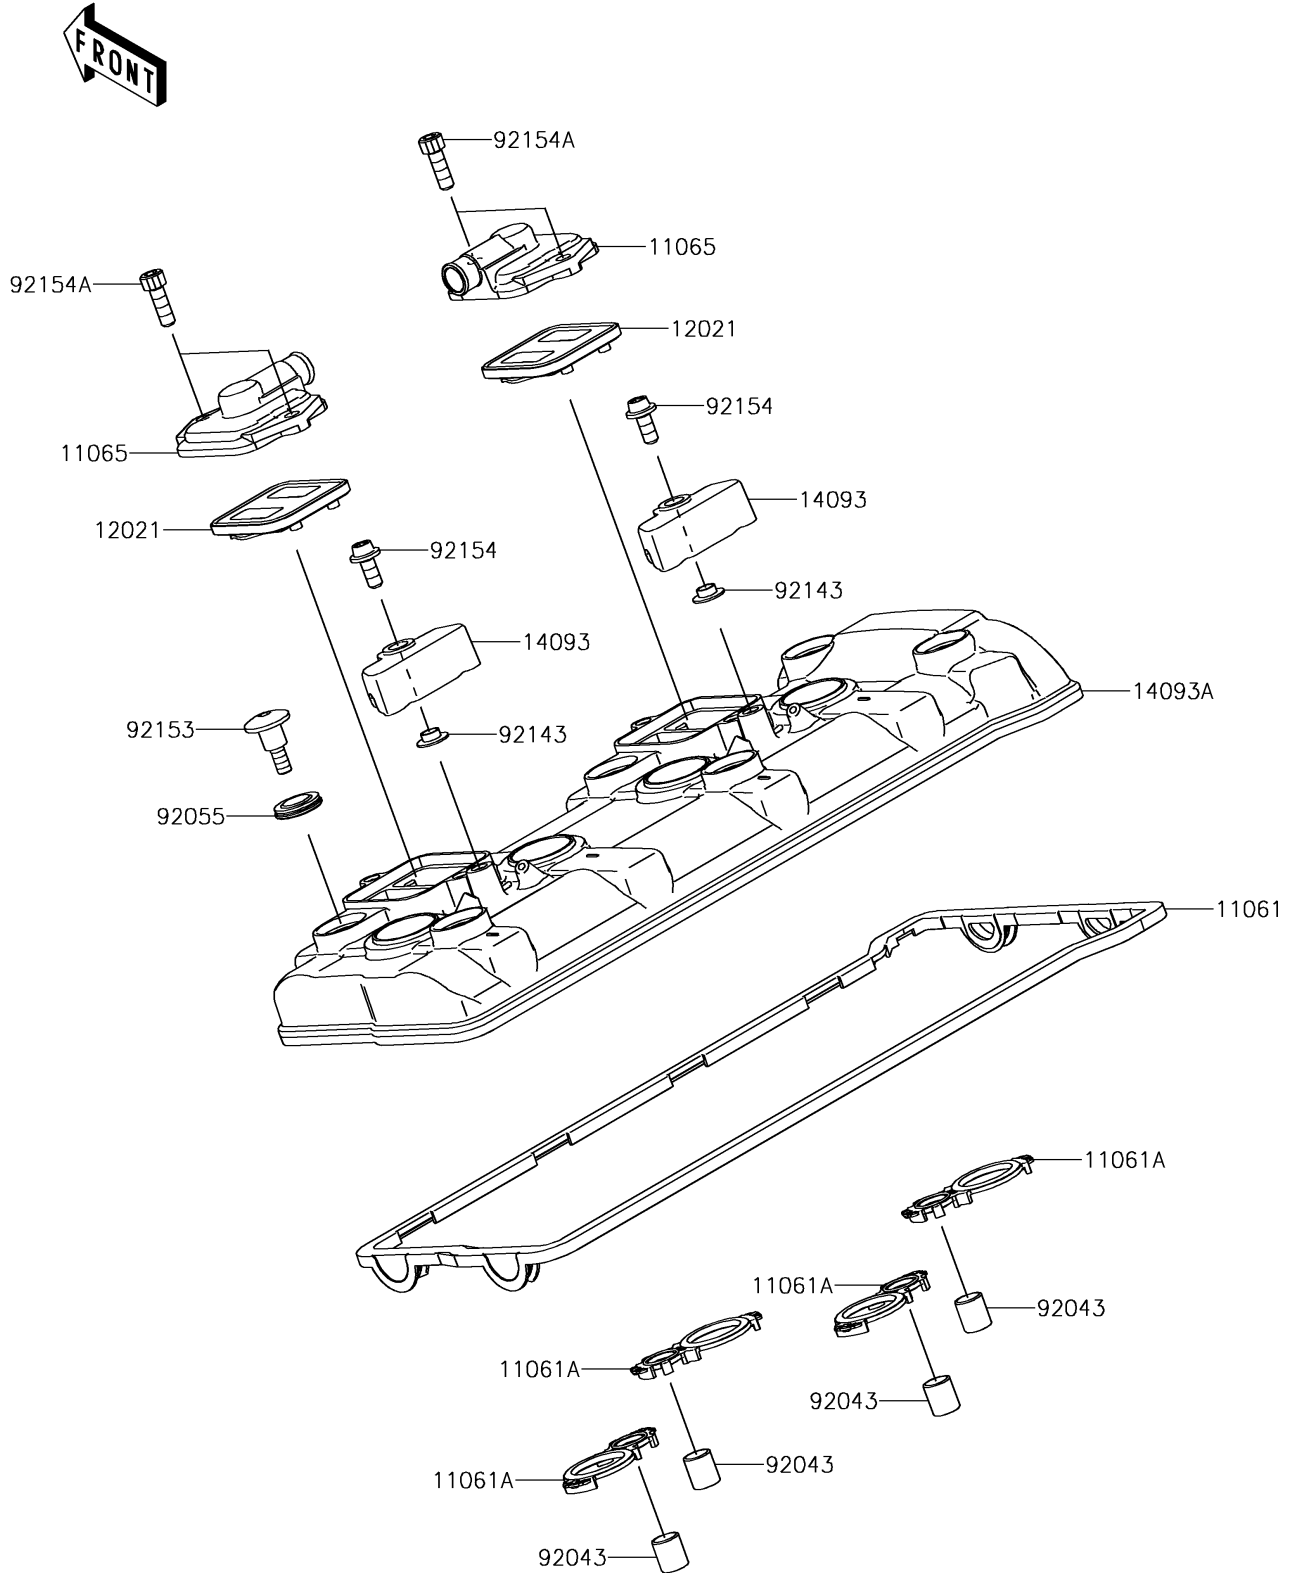

2018 NINJA® ZX™ -10R ABS PARTS DIAGRAM

Cylinder Head Cover

E1112

2018 NINJA® ZX™-10R ABS PARTS LIST

Cylinder Head Cover

ITEM NAME	PART NUMBER	QUANTITY
GASKET,HEAD COVER (Ref # 11061)	11061-0436	1
GASKET,PLUG HOLE (Ref # 11061A)	11061-0437	4
CAP (Ref # 11065)	11065-0360	2
VALVE-ASSY-REED (Ref # 12021)	12021-0021	2
COVER (Ref # 14093)	14093-0291	2
COVER,HEAD (Ref # 14093A)	14093-0335	1
PIN,10.1X12X14 (Ref # 92043)	92043-4009	4
RING-O (Ref # 92055)	92055-0187	6
COLLAR (Ref # 92143)	92143-1331	2
BOLT,SOCKET,6X22.5 (Ref # 92153)	92153-1779	6
BOLT,SOCKET,6X14 (Ref # 92154)	92154-1460	2
BOLT,SOCKET,6X18 (Ref # 92154A)	92154-1832	4