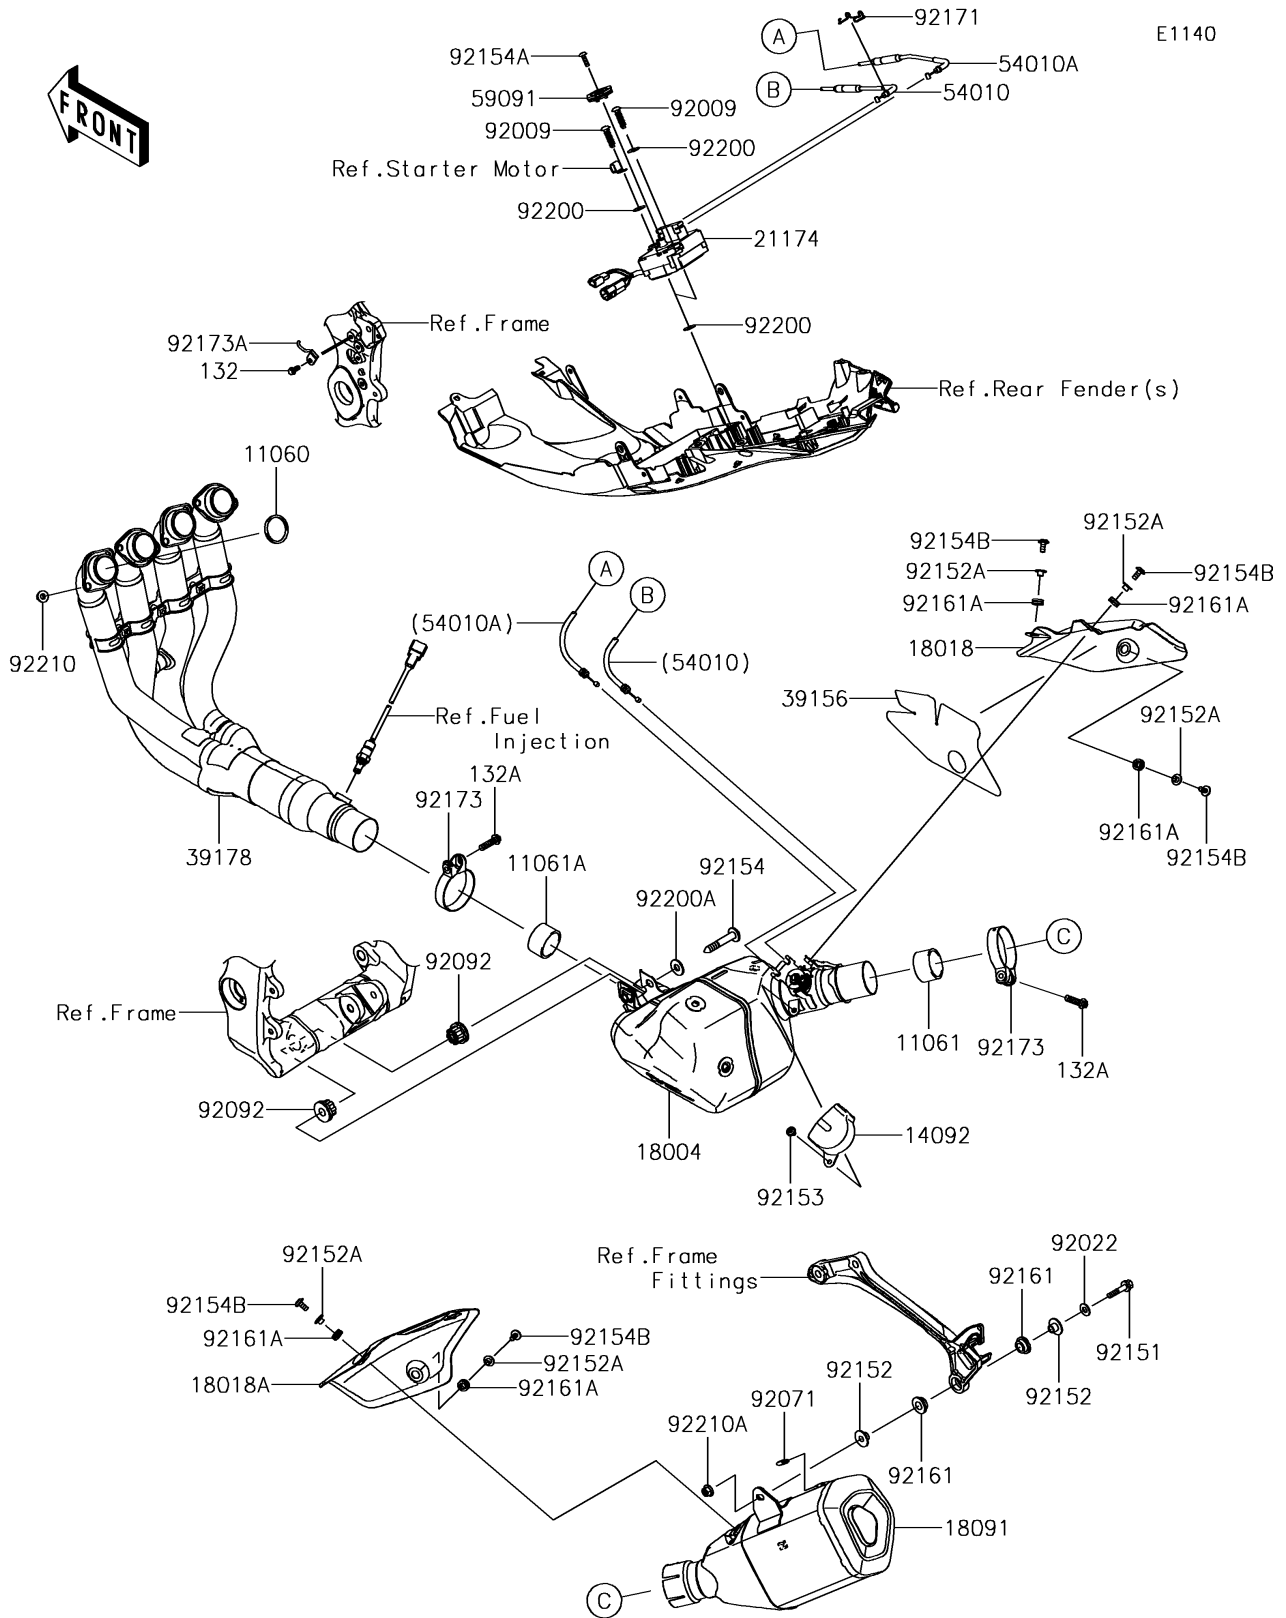

2018 NINJA® ZX™-10R ABS PARTS DIAGRAM

Muffler(s)

2018 NINJA® ZX™ -10R ABS PARTS LIST

Muffler(s)

ITEM NAME	PART NUMBER	QUANTITY
GASKET,EXHAUST PIPE (Ref # 11060)	11060-1203	4
GASKET,50.8X62X30 (Ref # 11061)	11061-0447	1
GASKET,54X62X30 (Ref # 11061A)	11061-0448	1
BOLT-FLANGED-SMALL,6X12 (Ref # 132)	132BA0612	1
BOLT-FLANGED-SMALL,8X30 (Ref # 132A)	132BC0830	2
COVER,PULLEY (Ref # 14092)	14092-0705	1
CHAMBER-PREMUFLER (Ref # 18004)	18004-0022	1
PLATE-HEAT GUARD,CHAMBER (Ref # 18018)	18018-0600	1
PLATE-HEAT GUARD,MUFFLER (Ref # 18018A)	18018-0601	1
BODY-COMP-MUFFLER (Ref # 18091)	18091-0970	1
MOTOR-ELECTRIC (Ref # 21174)	21174-0009	1
PAD (Ref # 39156)	39156-1937	1
MANIFOLD-COMP-EXHAUST (Ref # 39178)	39178-0248	1
CABLE,OPEN (Ref # 54010)	54010-0610	1
CABLE,CLOSE (Ref # 54010A)	54010-0611	1
PULLEY (Ref # 59091)	59091-0007	1
SCREW,TAPPING,6X30 (Ref # 92009)	92009-1481	2
WASHER,8.5X19X1.2 (Ref # 92022)	92022-3730	1
GROMMET (Ref # 92071)	92071-1270	1
BUSHING-RUBBER,MUFFLER (Ref # 92092)	92092-1087	2
BOLT,FLANGED,8X40 (Ref # 92151)	92151-1532	1
COLLAR (Ref # 92152)	92152-0188	2
COLLAR,6.3X8.3X16 (Ref # 92152A)	92152-2180	5
BOLT,SOCKET,6X10 (Ref # 92153)	92153-1527	1
BOLT,SOCKET,10X61 (Ref # 92154)	92154-0125	1
BOLT,TORX,5X18 (Ref # 92154A)	92154-0217	1
BOLT,SOCKET,6X14 (Ref # 92154B)	92154-0907	5
DAMPER (Ref # 92161)	92161-0135	2
DAMPER (Ref # 92161A)	92161-0308	5

2018 NINJA® ZX™ -10R ABS PARTS LIST

Muffler(s)

ITEM NAME	PART NUMBER	QUANTITY
CLAMP (Ref # 92171)	92171-0292	1
CLAMP,64.5MM (Ref # 92173)	92173-0284	2
CLAMP (Ref # 92173A)	92173-1528	1
WASHER (Ref # 92200)	92200-0078	4
WASHER,10.5X25X2.0 (Ref # 92200A)	92200-1377	1
NUT,8MM (Ref # 92210)	92210-0076	8
NUT,8MM (Ref # 92210A)	92210-0121	1