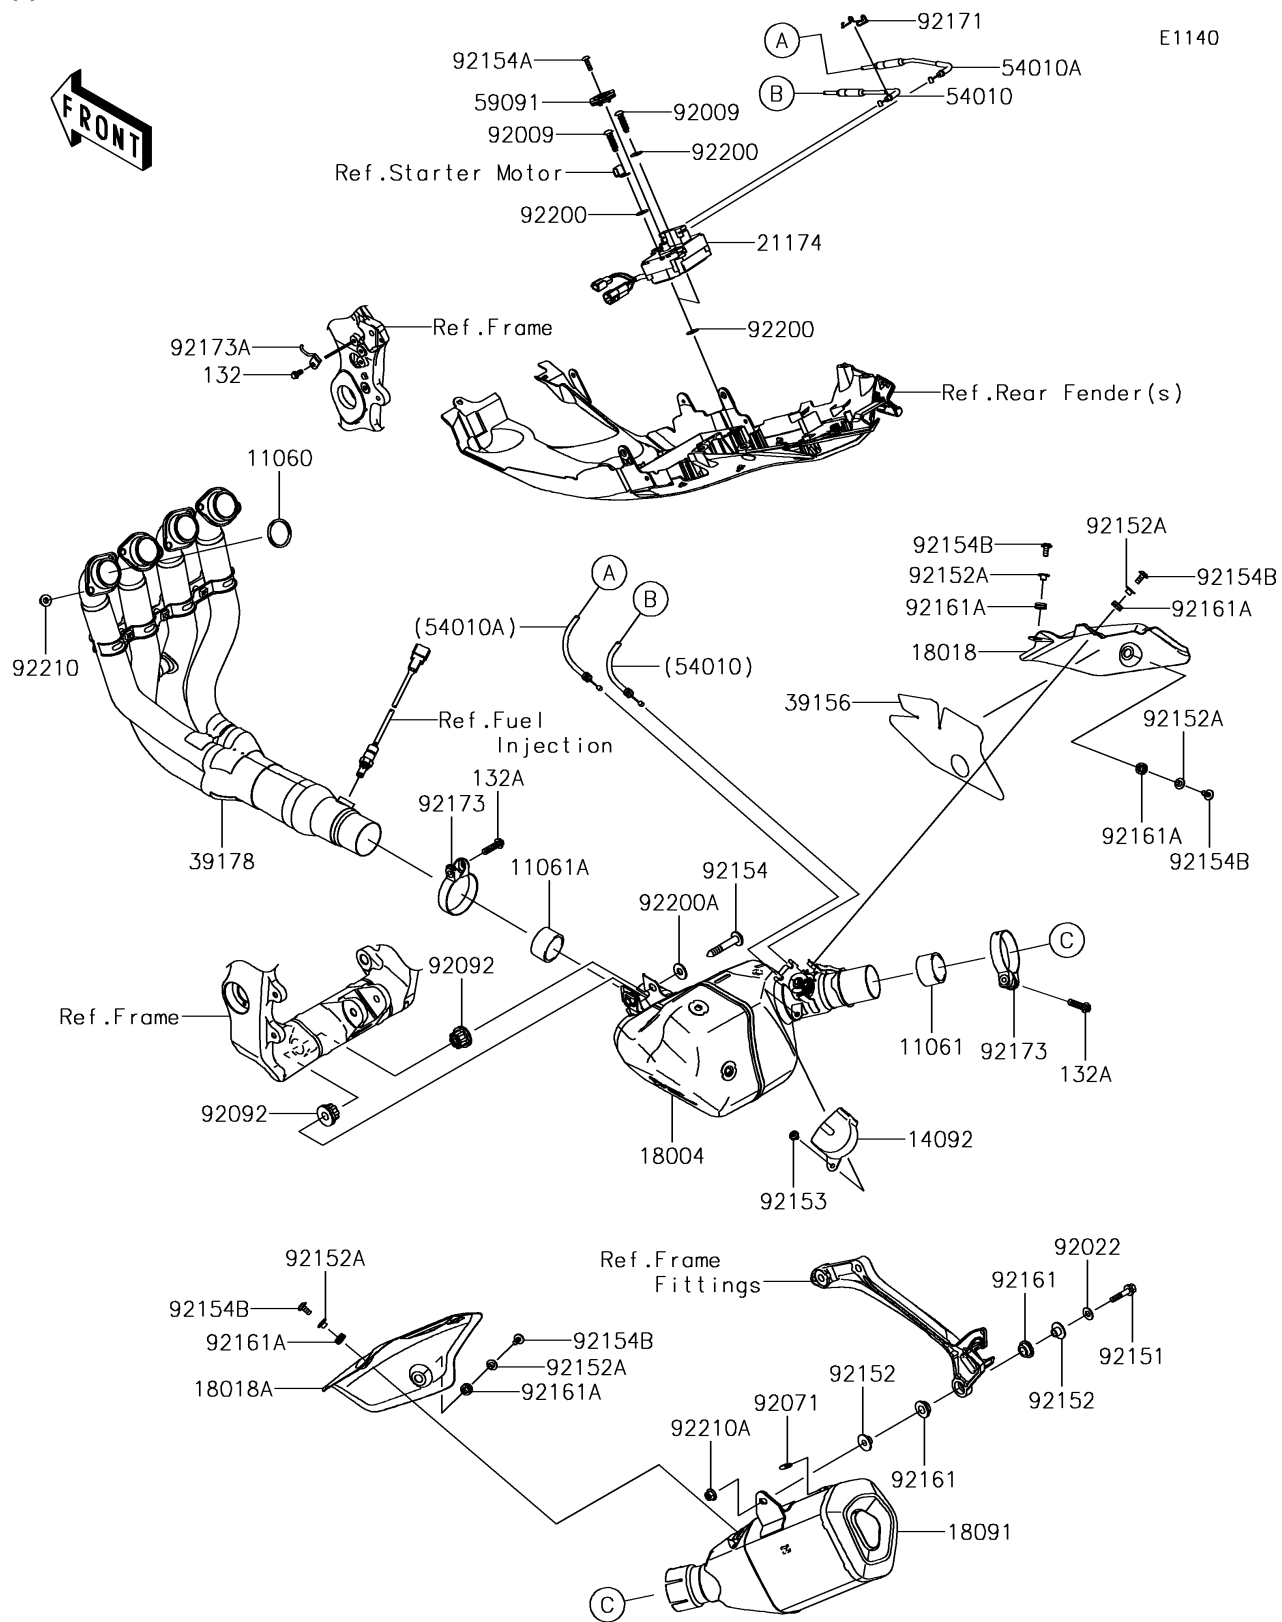

2018 NINJA® ZX™ -10R ABS KRT EDITION PARTS DIAGRAM

Muffler(s)

2018 NINJA® ZX™ -10R ABS KRT EDITION PARTS LIST

Muffler(s)

ITEM NAME	PART NUMBER	QUANTITY
GASKET,EXHAUST PIPE (Ref # 11060)	11060-1203	4
GASKET,50.8X62X30 (Ref # 11061)	11061-0447	1
GASKET,54X62X30 (Ref # 11061A)	11061-0448	1
BOLT-FLANGED-SMALL,6X12 (Ref # 132)	132BA0612	1
BOLT-FLANGED-SMALL,8X30 (Ref # 132A)	132BC0830	2
COVER,PULLEY (Ref # 14092)	14092-0705	1
CHAMBER-PREMUFLER (Ref # 18004)	18004-0022	1
PLATE-HEAT GUARD,CHAMBER (Ref # 18018)	18018-0600	1
PLATE-HEAT GUARD,MUFFLER (Ref # 18018A)	18018-0601	1
BODY-COMP-MUFFLER (Ref # 18091)	18091-0970	1
MOTOR-ELECTRIC (Ref # 21174)	21174-0009	1
PAD (Ref # 39156)	39156-1937	1
MANIFOLD-COMP-EXHAUST (Ref # 39178)	39178-0248	1
CABLE,OPEN (Ref # 54010)	54010-0610	1
CABLE,CLOSE (Ref # 54010A)	54010-0611	1
PULLEY (Ref # 59091)	59091-0007	1
SCREW,TAPPING,6X30 (Ref # 92009)	92009-1481	2
WASHER,8.5X19X1.2 (Ref # 92022)	92022-3730	1
GROMMET (Ref # 92071)	92071-1270	1
BUSHING-RUBBER,MUFFLER (Ref # 92092)	92092-1087	2
BOLT,FLANGED,8X40 (Ref # 92151)	92151-1532	1
COLLAR (Ref # 92152)	92152-0188	2
COLLAR,6.3X8.3X16 (Ref # 92152A)	92152-2180	5
BOLT,SOCKET,6X10 (Ref # 92153)	92153-1527	1
BOLT,SOCKET,10X61 (Ref # 92154)	92154-0125	1
BOLT,TORX,5X18 (Ref # 92154A)	92154-0217	1
BOLT,SOCKET,6X14 (Ref # 92154B)	92154-0907	5
DAMPER (Ref # 92161)	92161-0135	2
DAMPER (Ref # 92161A)	92161-0308	5

2018 NINJA® ZX™ -10R ABS KRT EDITION PARTS LIST

Muffler(s)

ITEM NAME	PART NUMBER	QUANTITY
CLAMP (Ref # 92171)	92171-0292	1
CLAMP,64.5MM (Ref # 92173)	92173-0284	2
CLAMP (Ref # 92173A)	92173-1528	1
WASHER (Ref # 92200)	92200-0078	4
WASHER,10.5X25X2.0 (Ref # 92200A)	92200-1377	1
NUT,8MM (Ref # 92210)	92210-0076	8
NUT,8MM (Ref # 92210A)	92210-0121	1