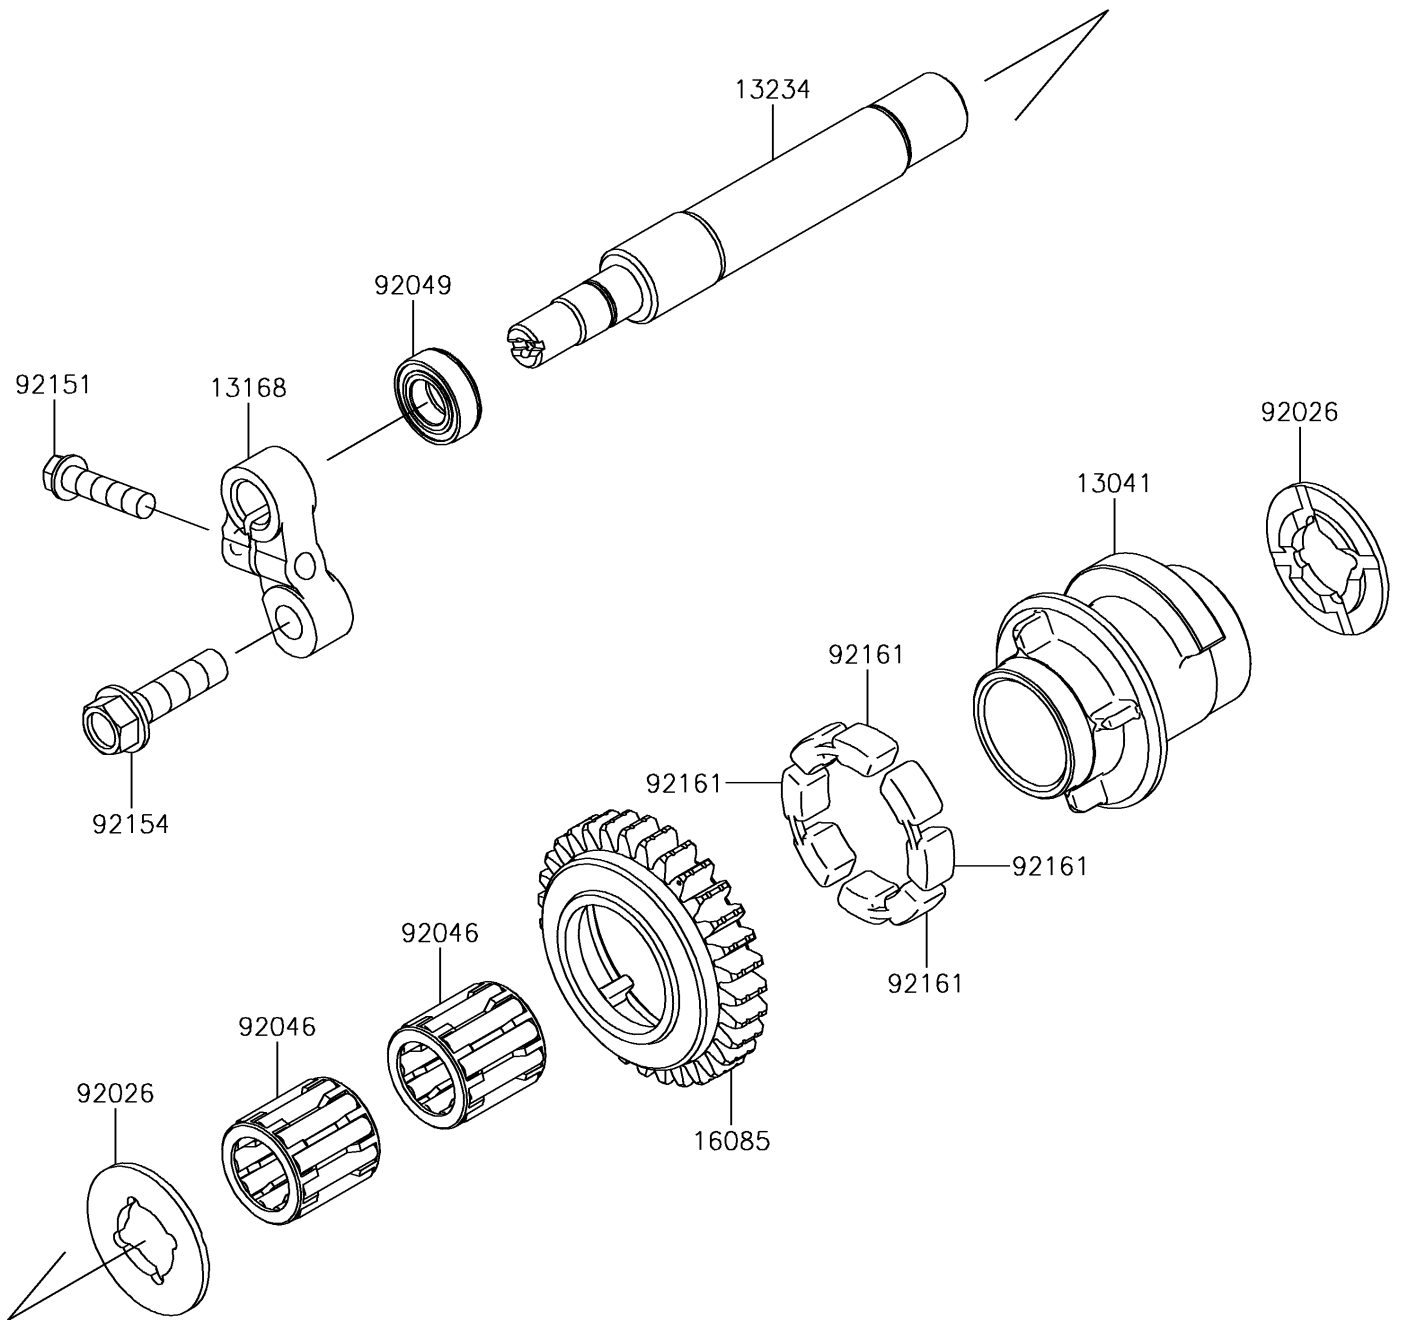

2018 NINJA® ZX™ -10R ABS KRT EDITION PARTS DIAGRAM

Balancer

E1323

2018 NINJA® ZX™ -10R ABS KRT EDITION PARTS LIST

Balancer

ITEM NAME	PART NUMBER	QUANTITY
BALANCER (Ref # 13041)	13041-0047	1
LEVER, BACKLASH ADJUSTMENT (Ref # 13168)	13168-0831	1
SHAFT-COMP (Ref # 13234)	13234-0589	1
GEAR, BALANCER, 31T (Ref # 16085)	16085-0144	1
SPACER (Ref # 92026)	92026-0082	2
BEARING-NEEDLE (Ref # 92046)	92046-1266	2
SEAL-OIL (Ref # 92049)	92049-0720	1
BOLT, FLANGED-SMALL, 6X25 (Ref # 92151)	92151-1930	1
BOLT, FLANGED, 8X30 (Ref # 92154)	92154-1796	1
DAMPER (Ref # 92161)	92161-1055	4