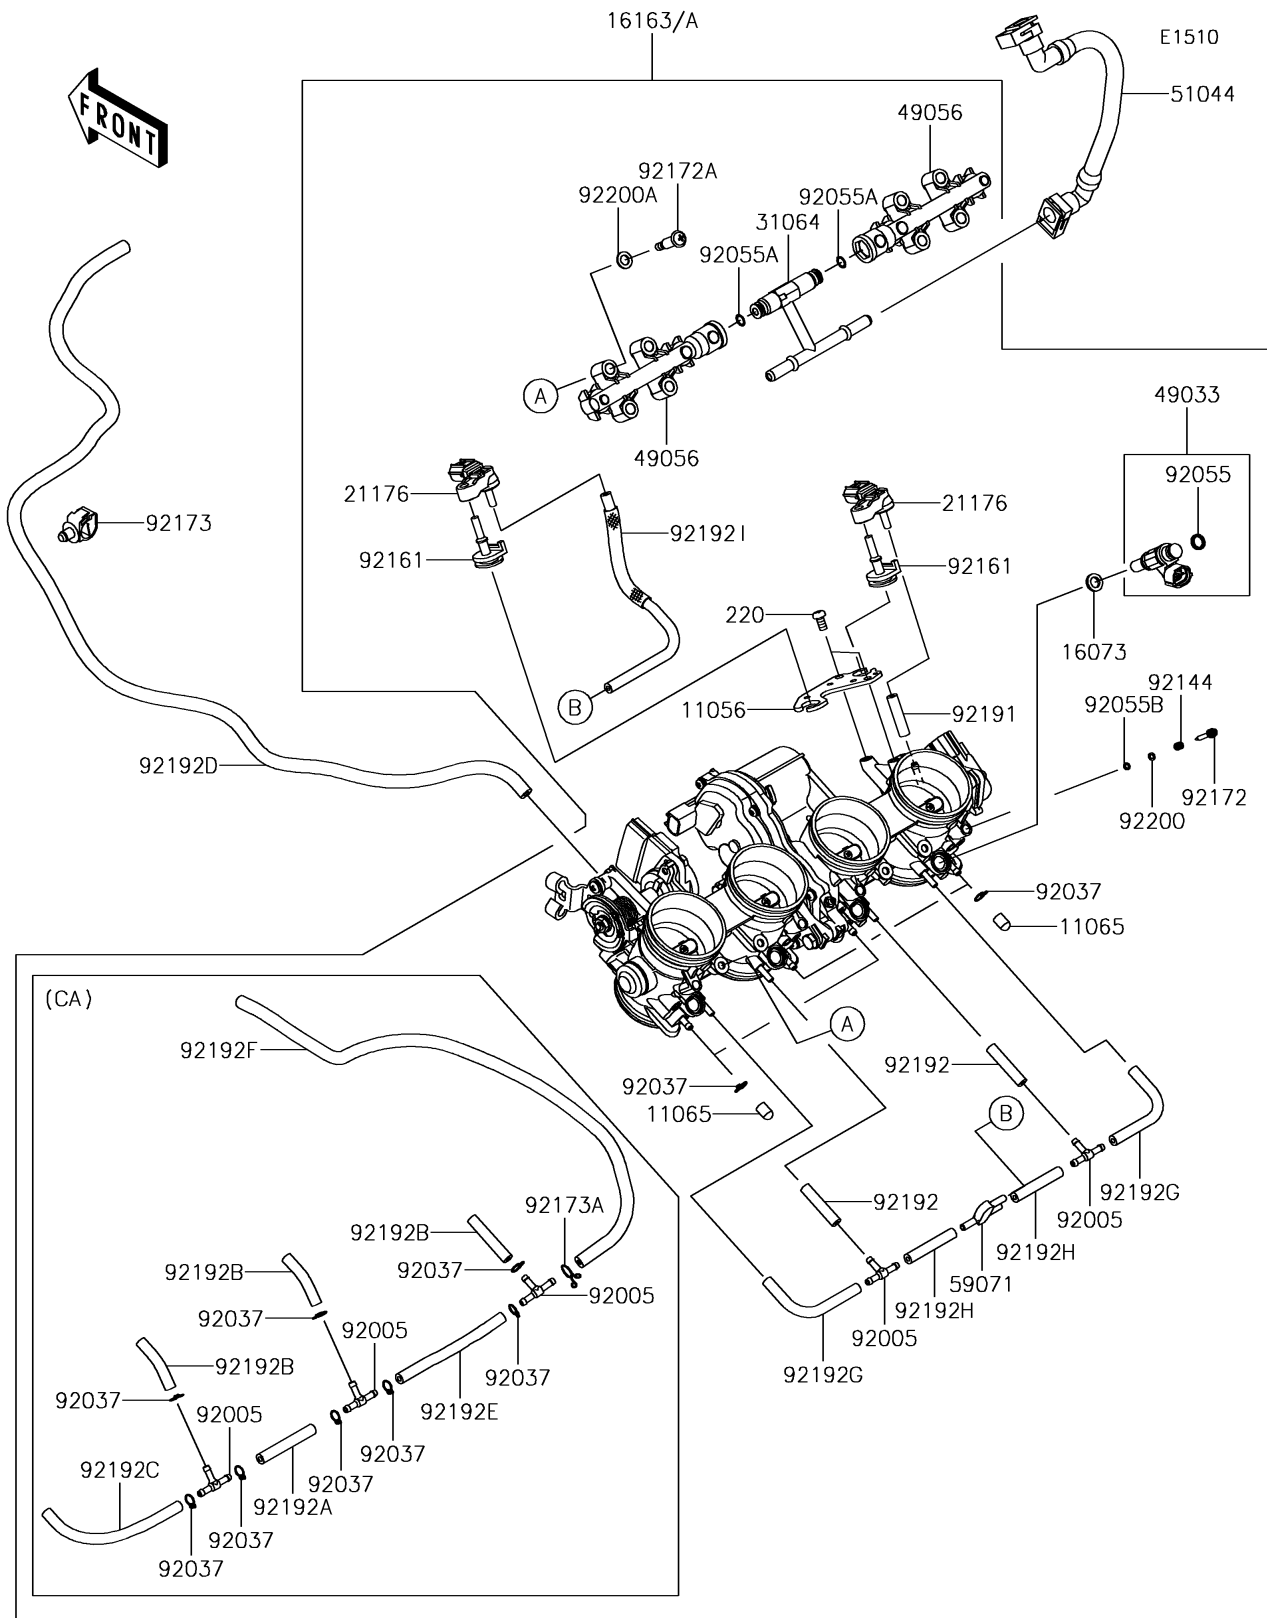

2018 NINJA® ZX™-10R ABS KRT EDITION PARTS DIAGRAM

Throttle

2018 NINJA® ZX™ -10R ABS KRT EDITION PARTS LIST

Throttle

ITEM NAME	PART NUMBER	QUANTITY
BRACKET (Ref # 11056)	11056-7844	1
INSULATOR (Ref # 16073)	16073-0848	4
THROTTLE-ASSY (Ref # 16163)	16163-0863	1
SENSOR,PRESSURE (Ref # 21176)	21176-0111	2
PIPE-COMP (Ref # 31064)	31064-0686	1
NOZZLE-INJECTION (Ref # 49033)	49033-0027	4
PIPE-INJECTION (Ref # 49056)	49056-0046	2
TUBE-ASSY,FUEL (Ref # 51044)	51044-0859	1
JOINT (Ref # 59071)	59071-0022	1
FITTING (Ref # 92005)	92005-1380	5
CLAMP,TUBE (Ref # 92037)	92037-1124	12
RING-O,INJECTION NOZZLE (Ref # 92055)	92055-0124	4
RING-O (Ref # 92055A)	92055-0761	2
RING-O (Ref # 92055B)	92055-0840	4
SPRING,THROTTLE STOP SCREW (Ref # 92144)	92144-1674	4
DAMPER (Ref # 92161)	92161-0673	2
SCREW (Ref # 92172)	92172-0156	4
SCREW,PIPE INJECTION (Ref # 92172A)	92172-0828	4
CLAMP,12MM DIA. (Ref # 92173)	92173-0736	1
CLAMP (Ref # 92173A)	92173-1568	1
TUBE,3.2X7.4X30 (Ref # 92191)	92191-1550	1
TUBE,3.2X7.4X35 (Ref # 92192)	92192-1234	2
TUBE,3.5X7.5X55 (Ref # 92192A)	92192-1349	1
TUBE,3.5X7.5X40 (Ref # 92192B)	92192-1494	3
TUBE,3.5X7.5X125 (Ref # 92192C)	92192-1497	1
TUBE (Ref # 92192D)	92192-1499	1
SCREW-PAN-CROS,5X10 (Ref # 220)	220AA0510	2
TUBE,3.5X7.5X100 (Ref # 92192E)	92192-1521	1
TUBE,L=450 (Ref # 92192F)	92192-1612	1

2018 NINJA® ZX™ -10R ABS KRT EDITION PARTS LIST

Throttle

ITEM NAME	PART NUMBER	QUANTITY
TUBE,3.2X7.4X85 (Ref # 92192G)	92192-1616	2
TUBE,3.2X7.4X45 (Ref # 92192H)	92192-1617	2
TUBE,3.2X7.4X200 (Ref # 92192I)	92192-1618	1
WASHER,PILOT AIR SCREW (Ref # 92200)	92200-1564	4
WASHER (Ref # 92200A)	92200-3807	4