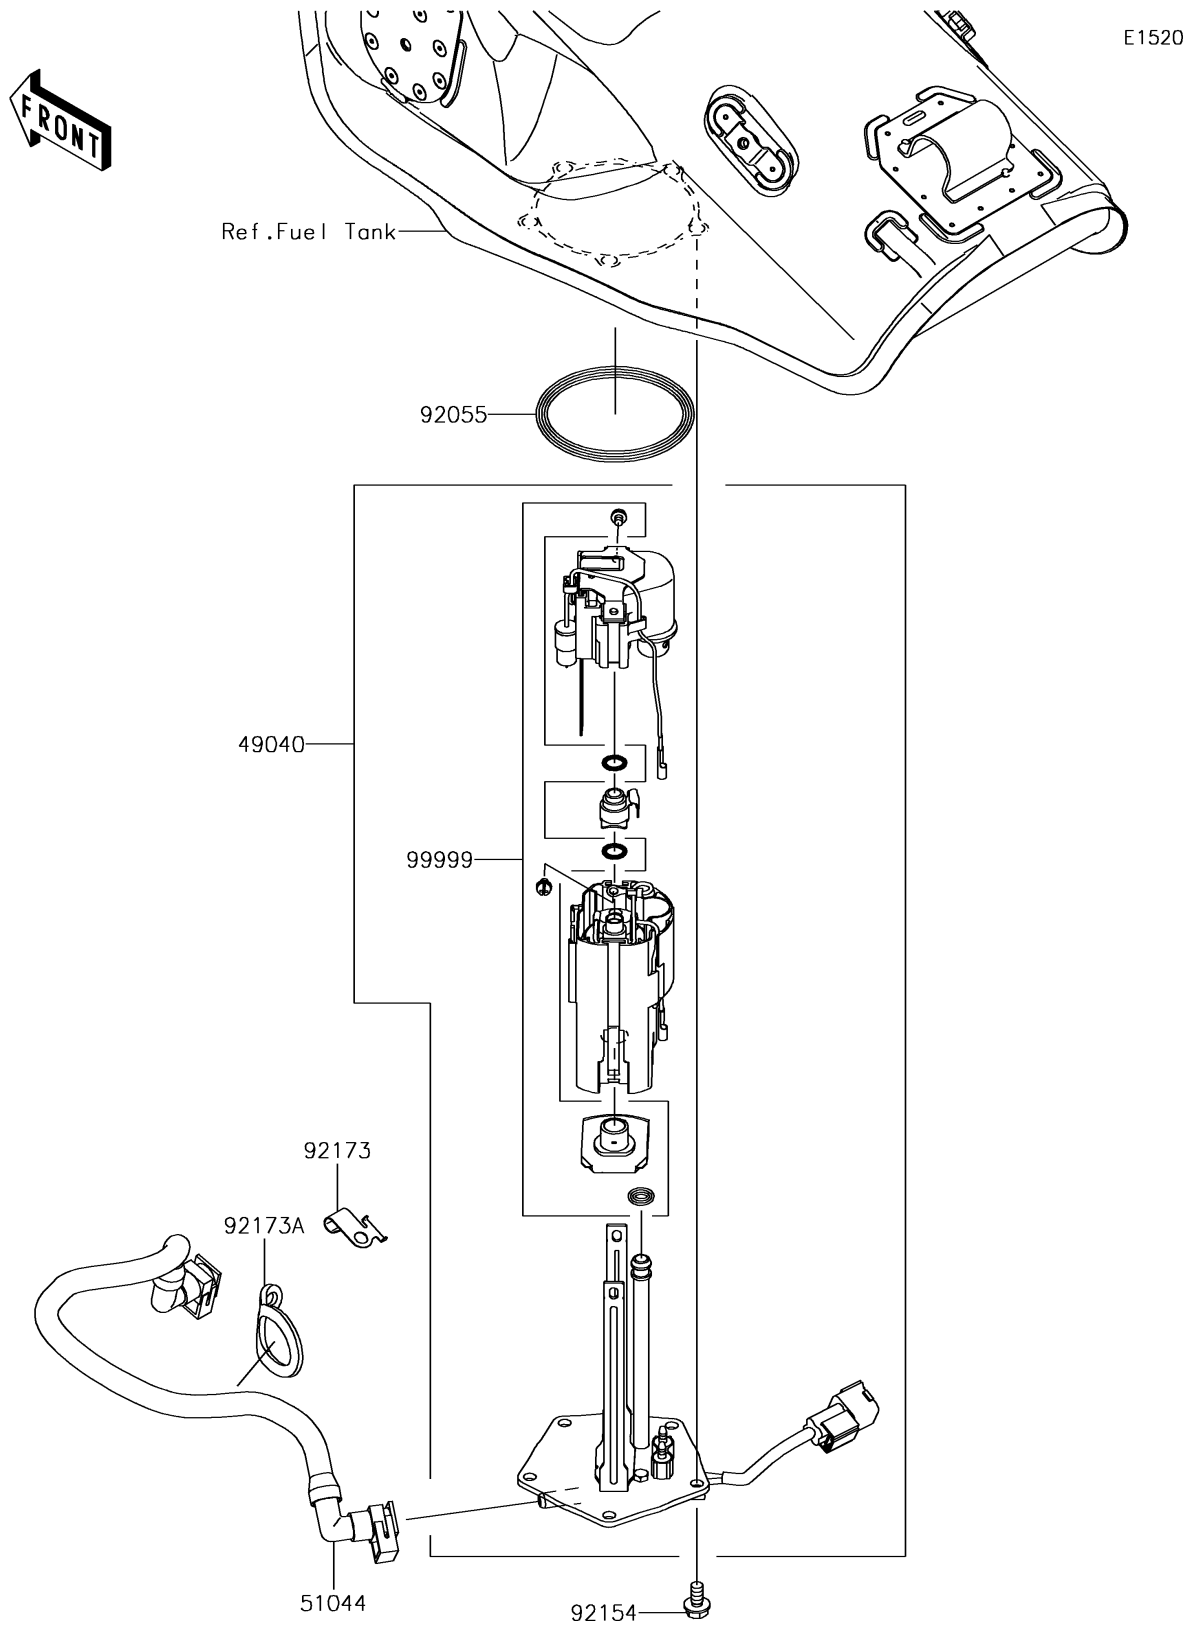

2018 NINJA® ZX™ -10R ABS KRT EDITION PARTS DIAGRAM

Fuel Pump

2018 NINJA® ZX™ -10R ABS KRT EDITION PARTS LIST

Fuel Pump

ITEM NAME	PART NUMBER	QUANTITY
PUMP-FUEL (Ref # 49040)	49040-0750	1
TUBE-ASSY,FUEL (Ref # 51044)	51044-0858	1
RING-O,70.6X5.7 (Ref # 92055)	92055-0210	1
BOLT,FLANGED,6X12 (Ref # 92154)	92154-1848	5
CLAMP (Ref # 92173)	92173-0831	1
CLAMP (Ref # 92173A)	92173-0832	1
KIT,FUEL FILTER (Ref # 99999)	99999-0521	1