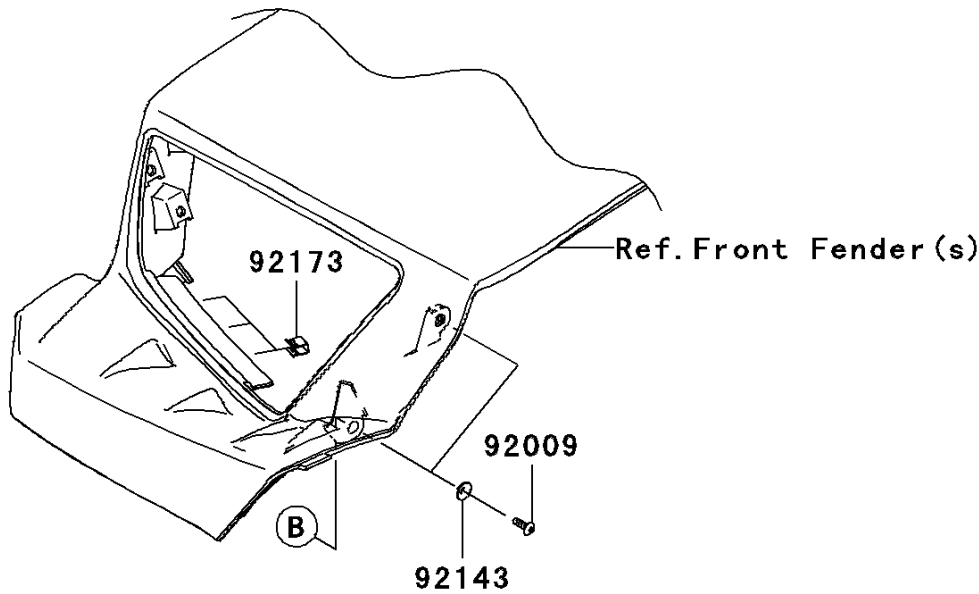

2010 Teryx 750 FI 4X4 (SGE) PARTS DIAGRAM

Headlight(s)

F2710

| | |
|----|----------|
| LH | (14092) |
| RH | (14092A) |

| | |
|----|----------|
| LH | (14092B) |
| RH | (14092C) |

2010 Teryx 750 FI 4X4 (SGE) PARTS LIST

Headlight(s)

| ITEM NAME | PART NUMBER | QUANTITY |
|--------------------------------------|-------------|----------|
| BOLT-FLANGED-SMALL,6X25 (Ref # 132) | 132BA0625 | 4 |
| SCREW-PAN-WP-CROS,4X45 (Ref # 224) | 224AA0445 | 2 |
| COVER,HEAD LAMP,FR,LH (Ref # 14092) | 14092-0054 | 1 |
| COVER,HEAD LAMP,FR,RH (Ref # 14092A) | 14092-0055 | 1 |
| COVER,HEAD LAMP,RR,LH (Ref # 14092B) | 14092-0056 | 1 |
| COVER,HEAD LAMP,RR,RH (Ref # 14092C) | 14092-0057 | 1 |
| LENS-COMP,HEAD LAMP (Ref # 23007) | 23007-0096 | 2 |
| NUT,4MM,FOCUS ADJUST (Ref # 23020) | 23020-018 | 2 |
| SCREW,5X16,BLACK (Ref # 92009) | 92009-1654 | 6 |
| NUT,5MM (Ref # 92015) | 92015-1627 | 6 |
| NUT,RUBBER,6MM (Ref # 92015A) | 92015-1692 | 2 |
| WASHER,6.5X20X1.6 (Ref # 92022) | 92022-125 | 4 |
| COLLAR,6.8X10X12 (Ref # 92027) | 92027-162 | 4 |
| BULB,12V 35/35W (Ref # 92069) | 92069-0019 | 2 |
| DAMPER (Ref # 92075) | 92075-1690 | 4 |
| SPRING,FOCUS ADJUST (Ref # 92081) | 92081-1896 | 2 |
| COLLAR (Ref # 92143) | 92143-1087 | 6 |
| SCREW,TAPPING,5X10 (Ref # 92172) | 92172-1061 | 2 |
| CLAMP (Ref # 92173) | 92173-0104 | 6 |
| NUT (Ref # 92210) | 92210-1125 | 4 |