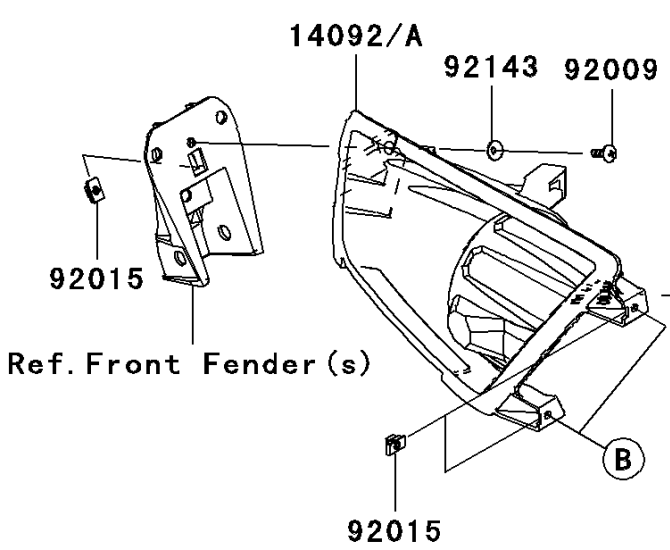

2010 Teryx 750 FI 4X4 (SGE) PARTS DIAGRAM

Headlight(s)

F2710

| | |
|----|----------|
| LH | (14092) |
| RH | (14092A) |

| | |
|----|----------|
| LH | (14092B) |
| RH | (14092C) |

2010 Teryx 750 FI 4X4 (SGE) PARTS LIST

Headlight(s)

| ITEM NAME | PART NUMBER | QUANTITY |
|--------------------------------------|-------------|----------|
| BOLT-FLANGED-SMALL,6X25 (Ref # 132) | 132BA0625 | 4 |
| SCREW-PAN-WP-CROS,4X45 (Ref # 224) | 224AA0445 | 2 |
| COVER,HEAD LAMP,FR,LH (Ref # 14092) | 14092-0054 | 1 |
| COVER,HEAD LAMP,FR,RH (Ref # 14092A) | 14092-0055 | 1 |
| COVER,HEAD LAMP,RR,LH (Ref # 14092B) | 14092-0056 | 1 |
| COVER,HEAD LAMP,RR,RH (Ref # 14092C) | 14092-0057 | 1 |
| LENS-COMP,HEAD LAMP (Ref # 23007) | 23007-0096 | 2 |
| NUT,4MM,FOCUS ADJUST (Ref # 23020) | 23020-018 | 2 |
| SCREW,5X16,BLACK (Ref # 92009) | 92009-1654 | 6 |
| NUT,5MM (Ref # 92015) | 92015-1627 | 6 |
| NUT,RUBBER,6MM (Ref # 92015A) | 92015-1692 | 2 |
| WASHER,6.5X20X1.6 (Ref # 92022) | 92022-125 | 4 |
| COLLAR,6.8X10X12 (Ref # 92027) | 92027-162 | 4 |
| BULB,12V 35/35W (Ref # 92069) | 92069-0019 | 2 |
| DAMPER (Ref # 92075) | 92075-1690 | 4 |
| SPRING,FOCUS ADJUST (Ref # 92081) | 92081-1896 | 2 |
| COLLAR (Ref # 92143) | 92143-1087 | 6 |
| SCREW,TAPPING,5X10 (Ref # 92172) | 92172-1061 | 2 |
| CLAMP (Ref # 92173) | 92173-0104 | 6 |
| NUT (Ref # 92210) | 92210-1125 | 4 |