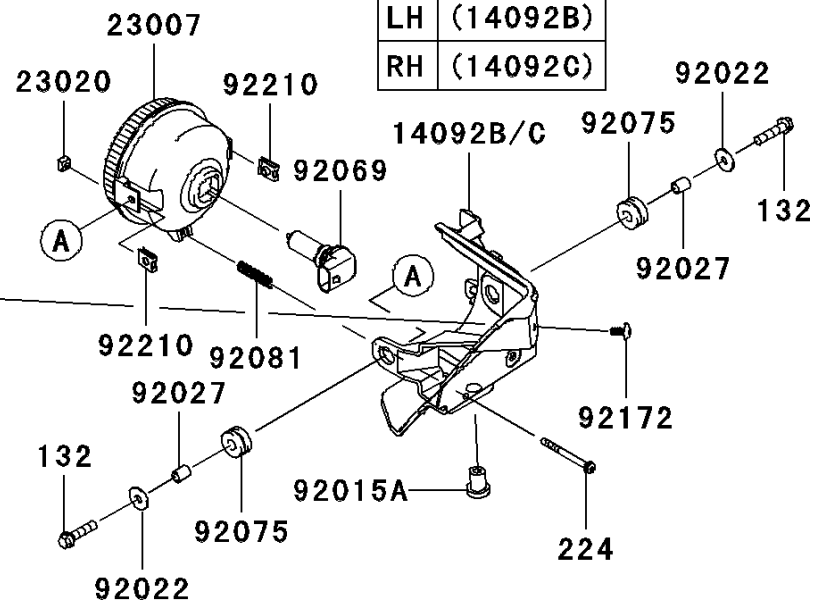

2010 Teryx 750 FI 4X4 (SGE) PARTS DIAGRAM

Headlight(s)

F2710

| | |
|----|----------|
| LH | (14092) |
| RH | (14092A) |

| | |
|----|----------|
| LH | (14092B) |
| RH | (14092C) |

2010 Teryx 750 FI 4X4 (SGE) PARTS LIST

Headlight(s)

| ITEM NAME | PART NUMBER | QUANTITY |
|--------------------------------------|-------------|----------|
| BOLT-FLANGED-SMALL,6X25 (Ref # 132) | 132BA0625 | 4 |
| SCREW-PAN-WP-CROS,4X45 (Ref # 224) | 224AA0445 | 2 |
| COVER,HEAD LAMP,FR,LH (Ref # 14092) | 14092-0054 | 1 |
| COVER,HEAD LAMP,FR,RH (Ref # 14092A) | 14092-0055 | 1 |
| COVER,HEAD LAMP,RR,LH (Ref # 14092B) | 14092-0056 | 1 |
| COVER,HEAD LAMP,RR,RH (Ref # 14092C) | 14092-0057 | 1 |
| LENS-COMP,HEAD LAMP (Ref # 23007) | 23007-0096 | 2 |
| NUT,4MM,FOCUS ADJUST (Ref # 23020) | 23020-018 | 2 |
| SCREW,5X16,BLACK (Ref # 92009) | 92009-1654 | 6 |
| NUT,5MM (Ref # 92015) | 92015-1627 | 6 |
| NUT,RUBBER,6MM (Ref # 92015A) | 92015-1692 | 2 |
| WASHER,6.5X20X1.6 (Ref # 92022) | 92022-125 | 4 |
| COLLAR,6.8X10X12 (Ref # 92027) | 92027-162 | 4 |
| BULB,12V 35/35W (Ref # 92069) | 92069-0019 | 2 |
| DAMPER (Ref # 92075) | 92075-1690 | 4 |
| SPRING,FOCUS ADJUST (Ref # 92081) | 92081-1896 | 2 |
| COLLAR (Ref # 92143) | 92143-1087 | 6 |
| SCREW,TAPPING,5X10 (Ref # 92172) | 92172-1061 | 2 |
| CLAMP (Ref # 92173) | 92173-0104 | 6 |
| NUT (Ref # 92210) | 92210-1125 | 4 |