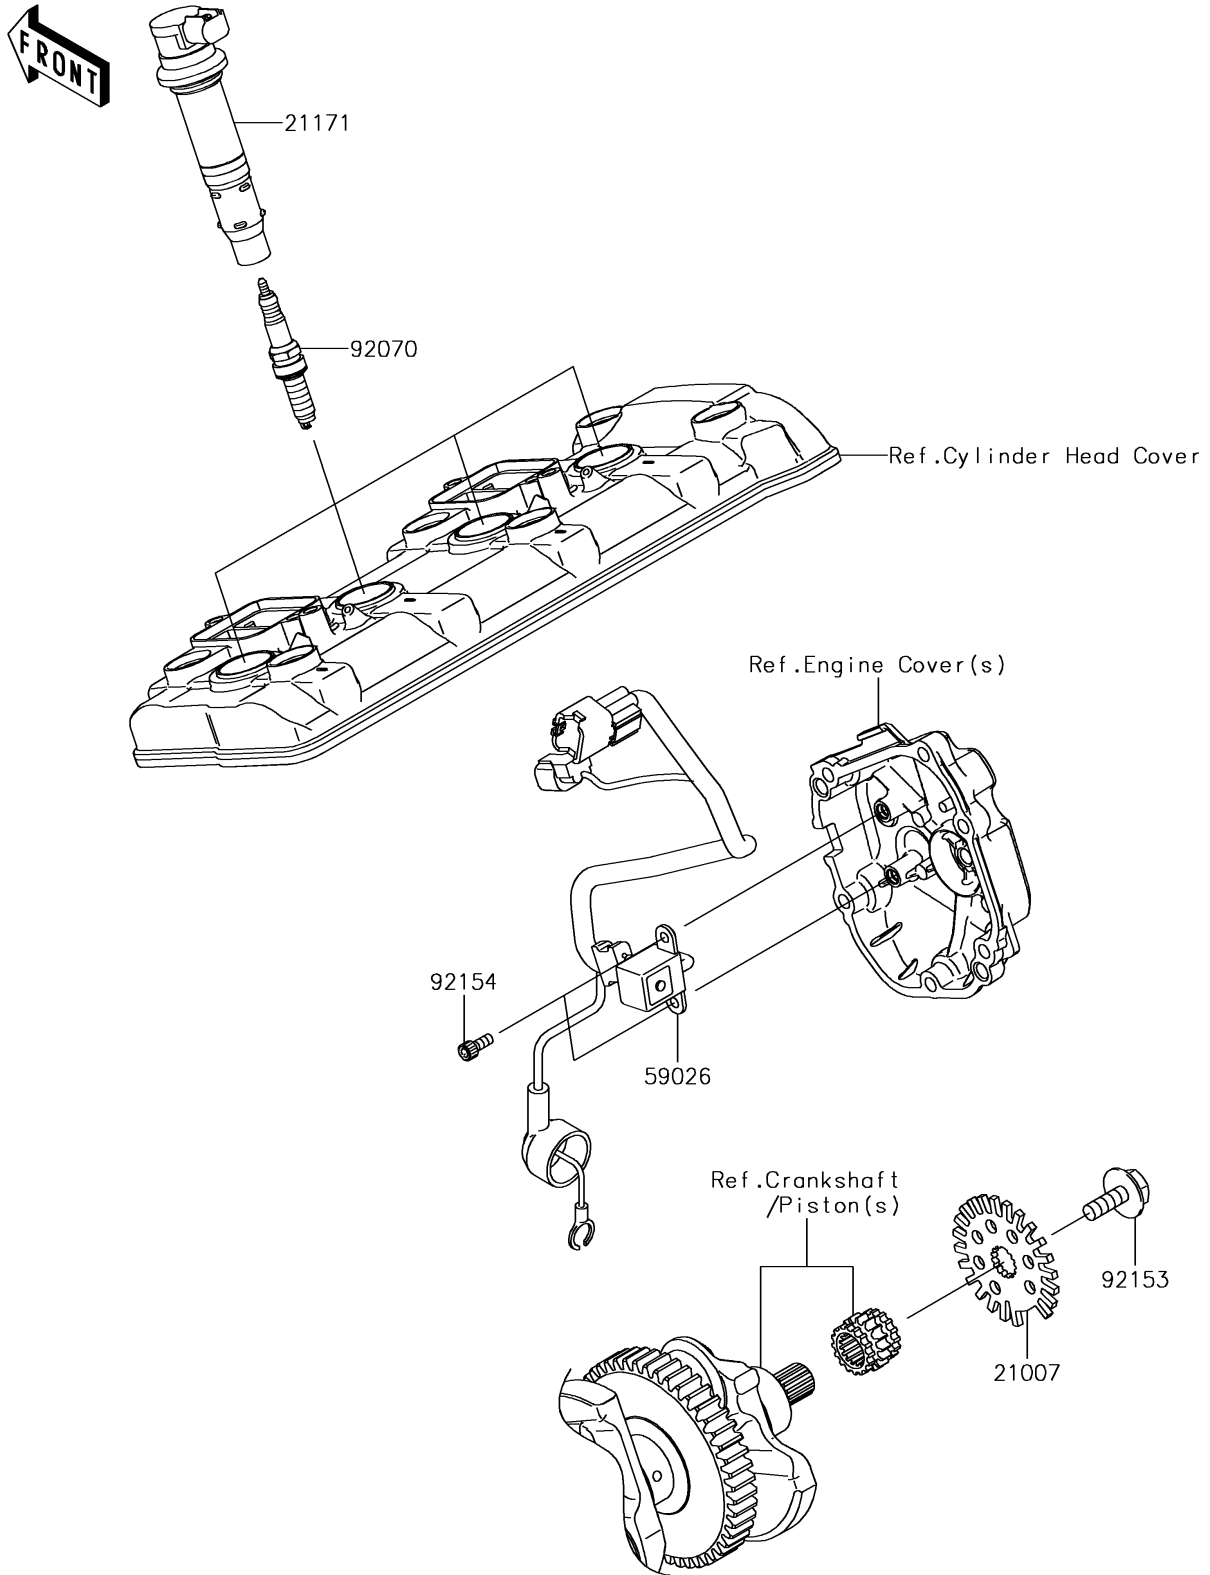

2018 NINJA® ZX™ -10R ABS KRT EDITION PARTS DIAGRAM

Ignition System

E1830

2018 NINJA® ZX™ -10R ABS KRT EDITION PARTS LIST

Ignition System

ITEM NAME	PART NUMBER	QUANTITY
ROTOR,PULSING (Ref # 21007)	21007-0019	1
COIL-ASSY-IGNITION (Ref # 21171)	21171-0741	4
COIL-PULSING (Ref # 59026)	59026-0044	1
PLUG-SPARK,SILMAR9B9(NGK) (Ref # 92070)	92070-0047	4
BOLT,FLANGED,8X23 (Ref # 92153)	92153-0549	1
BOLT,SOCKET,5X12 (Ref # 92154)	92154-0503	2