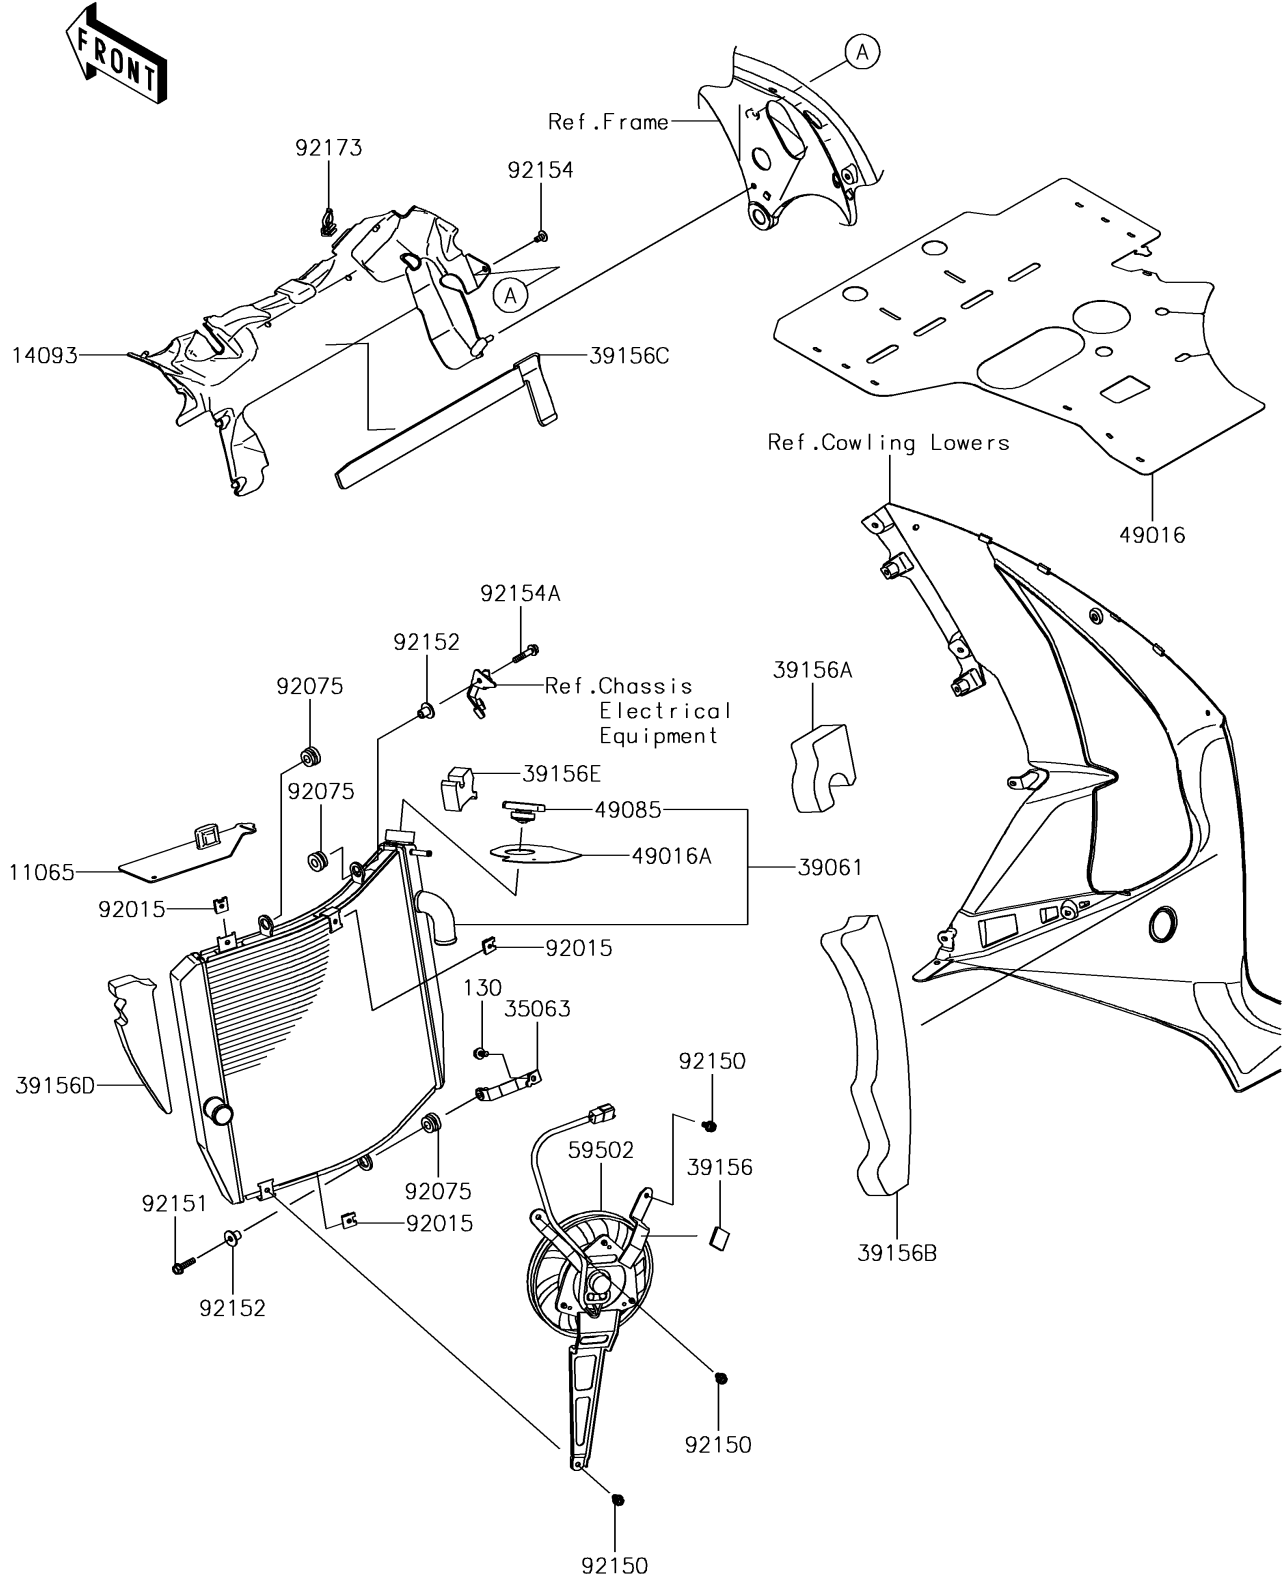

2018 NINJA® ZX™-10R ABS PARTS DIAGRAM

Radiator

E3032

2018 NINJA® ZX™ -10R ABS PARTS LIST

Radiator

ITEM NAME	PART NUMBER	QUANTITY
-----------	-------------	----------