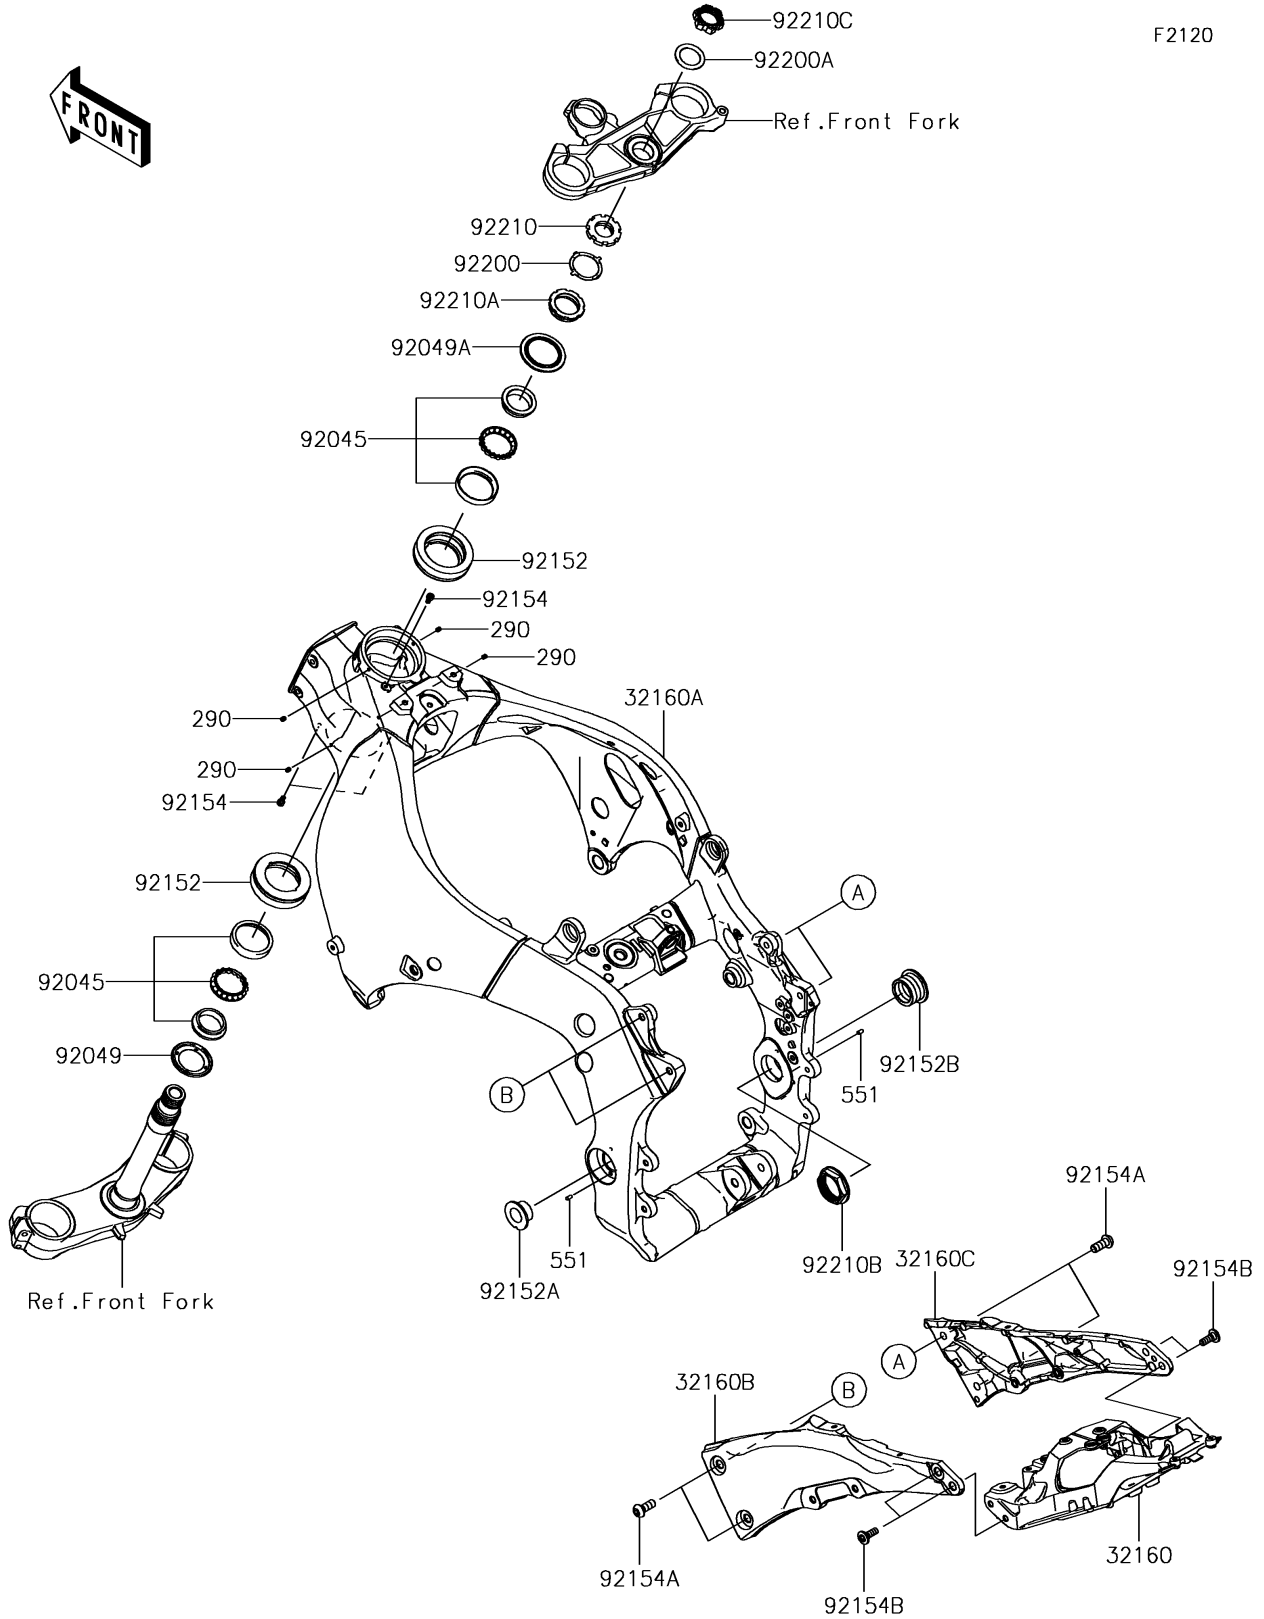

2018 NINJA[®] ZX[™]-10R ABS PARTS DIAGRAM

Frame

2018 NINJA® ZX™ -10R ABS PARTS LIST

Frame

ITEM NAME	PART NUMBER	QUANTITY
SCREW-SET-SOCKET,5X6 (Ref # 290)	290Q0506	4
FRAME-COMP (Ref # 32160)	32160-0801	1
FRAME-COMP,MAIN (Ref # 32160A)	32160-0882	1
FRAME-COMP,RR,LH,F.S.BLACK (Ref # 32160B)	32160-0885-18R	1
FRAME-COMP,RR,RH,F.S.BLACK (Ref # 32160C)	32160-0886-18R	1
PIN-DOWEL (Ref # 551)	551R0408	2
BEARING-BALL,SF07A17PX1V1 (Ref # 92045)	92045-1384	2
SEAL-OIL,DS35X55X4 (Ref # 92049)	92049-0022	1
SEAL-OIL,43X55.5X8.6 (Ref # 92049A)	92049-0742	1
COLLAR,55X77X18.5 (Ref # 92152)	92152-2165	2
COLLAR,20.5X40X17.5 (Ref # 92152A)	92152-2300	1
COLLAR,30X47X24 (Ref # 92152B)	92152-2301	1
BOLT,SOCKET,5X10 (Ref # 92154)	92154-1642	3
BOLT,SOCKET,10X25 (Ref # 92154A)	92154-1900	4
BOLT,SOCKET,8X23 (Ref # 92154B)	92154-1901	4
WASHER (Ref # 92200)	92200-0036	1
WASHER,28.5X40X1.6 (Ref # 92200A)	92200-0595	1
NUT,35MM (Ref # 92210)	92210-0095	1
NUT,35MM (Ref # 92210A)	92210-0823	1
NUT,38MM (Ref # 92210B)	92210-1441	1
NUT,28MM (Ref # 92210C)	92210-1460	1