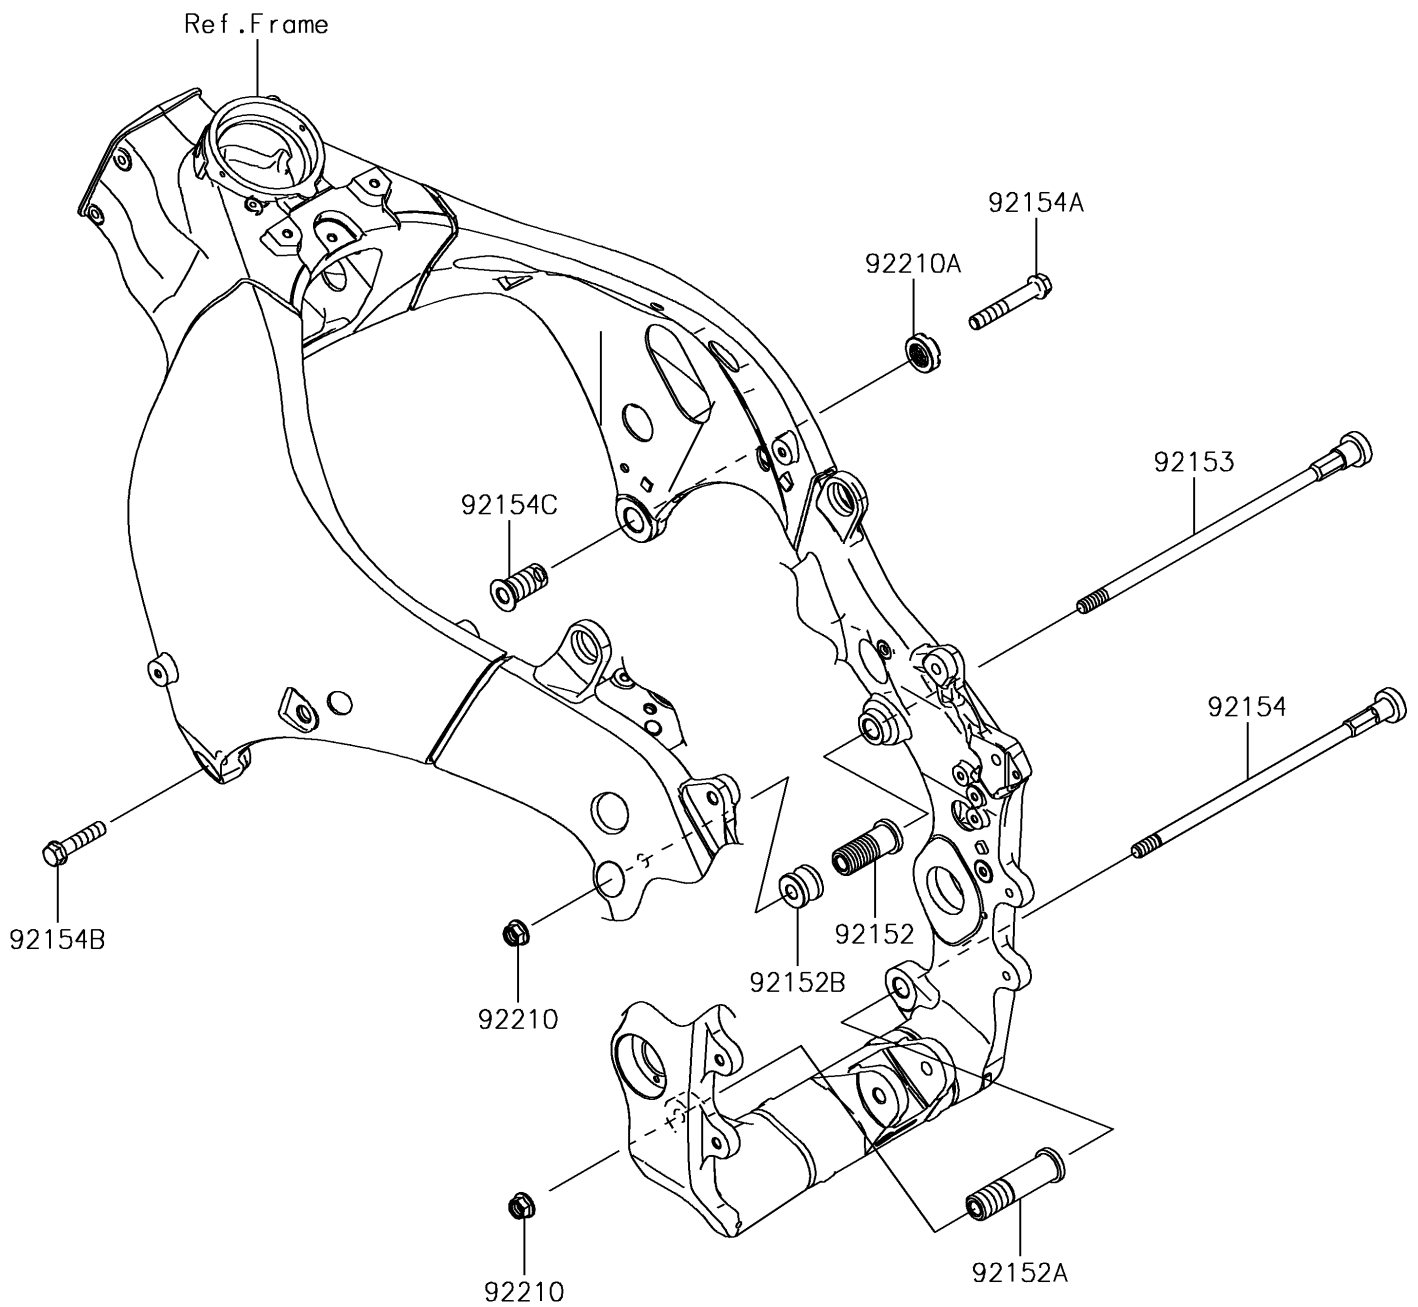

2018 NINJA® ZX™-10R ABS PARTS DIAGRAM

Engine Mount

F2122

2018 NINJA® ZX™ -10R ABS PARTS LIST

Engine Mount

ITEM NAME	PART NUMBER	QUANTITY
COLLAR,ENGINE MOUNT (Ref # 92152)	92152-0076	1
COLLAR,10.5X20X80 (Ref # 92152A)	92152-0860	1
COLLAR (Ref # 92152B)	92152-0984	1
BOLT,SOCKET,10X279 (Ref # 92153)	92153-1329	1
BOLT,SOCKET,10X260 (Ref # 92154)	92154-0386	1
BOLT,FLANGED,10X65 (Ref # 92154A)	92154-1964	1
BOLT,FLANGED,10X40 (Ref # 92154B)	92154-1965	1
BOLT,SOCKET,18X38 (Ref # 92154C)	92154-1966	1
NUT,LOCK,FLANGED,10MM (Ref # 92210)	92210-1139	2
NUT,CASTLE,18MM (Ref # 92210A)	92210-1390	1