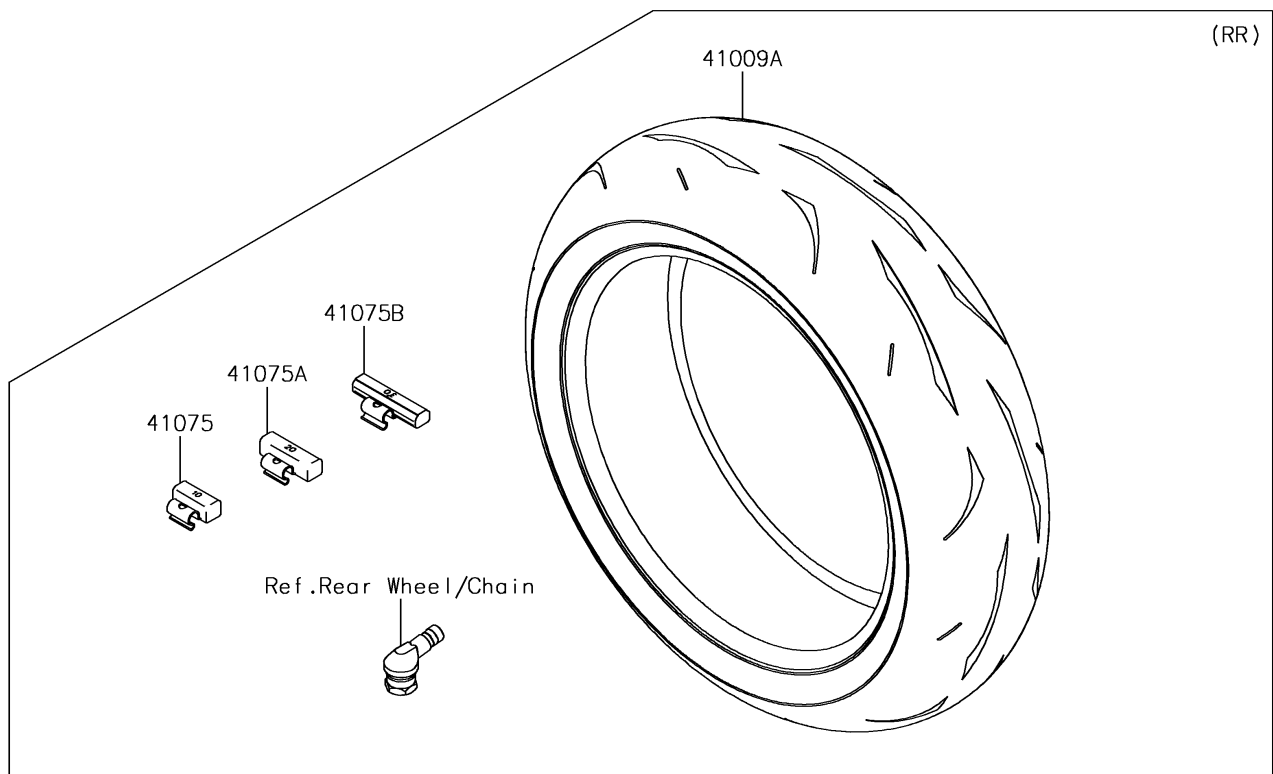

2018 NINJA® ZX™ -10R ABS KRT EDITION PARTS DIAGRAM

Tires

F2210

2018 NINJA® ZX™ -10R ABS KRT EDITION PARTS LIST

Tires

ITEM NAME	PART NUMBER	QUANTITY
TIRE,FR,120/70ZR17(58W),RS10F (Ref # 41009)	41009-0726	1
TIRE,RR,190/55ZR17(75W),RS10 (Ref # 41009A)	41009-0727	1
BALANCER-WHEEL,10G,SILVER (Ref # 41075)	41075-0007	AR
BALANCER-WHEEL,20G,SILVER (Ref # 41075A)	41075-0008	AR
BALANCER-WHEEL,30G,SILVER (Ref # 41075B)	41075-0009	AR