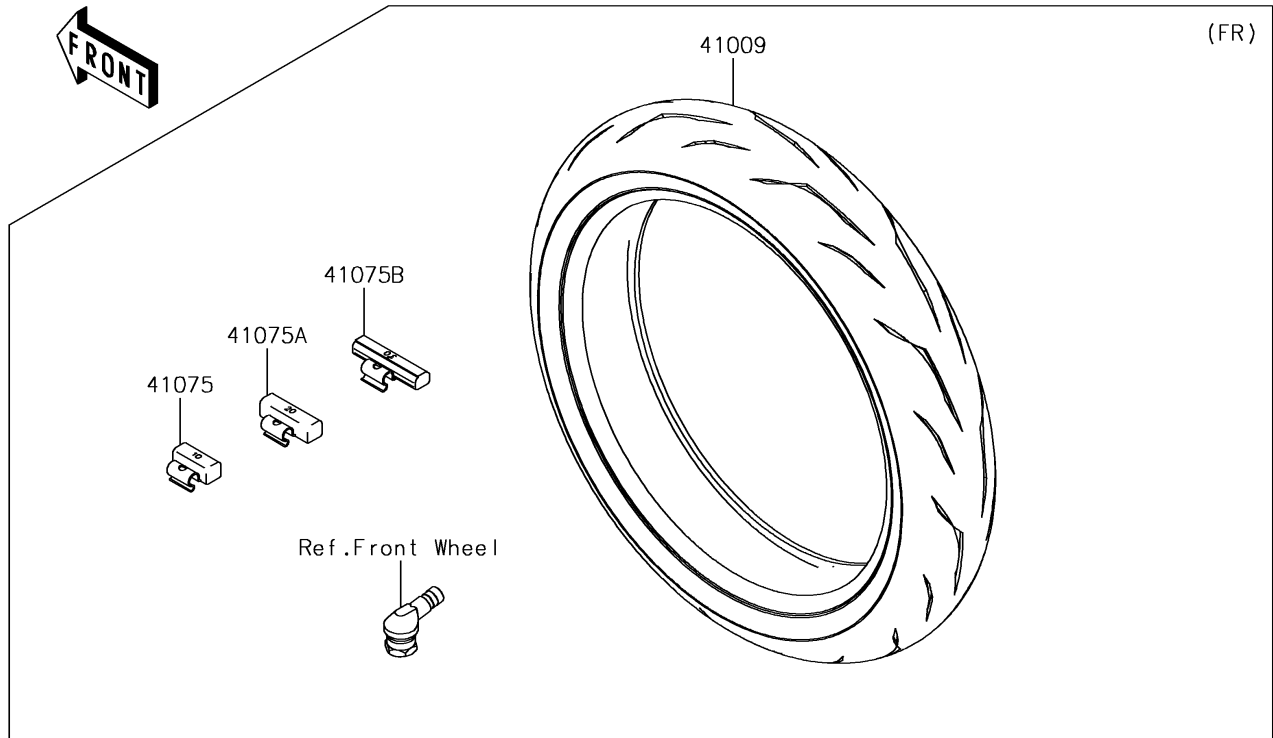

2018 NINJA® ZX™ -10R ABS KRT EDITION PARTS DIAGRAM

Tires

F2210

2018 NINJA® ZX™ -10R ABS KRT EDITION PARTS LIST

Tires

ITEM NAME	PART NUMBER	QUANTITY
TIRE,FR,120/70ZR17(58W),RS10F (Ref # 41009)	41009-0726	1
TIRE,RR,190/55ZR17(75W),RS10 (Ref # 41009A)	41009-0727	1
BALANCER-WHEEL,10G,SILVER (Ref # 41075)	41075-0007	AR
BALANCER-WHEEL,20G,SILVER (Ref # 41075A)	41075-0008	AR
BALANCER-WHEEL,30G,SILVER (Ref # 41075B)	41075-0009	AR