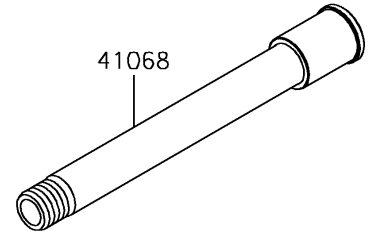

2018 NINJA® ZX™-10R ABS PARTS DIAGRAM

Front Wheel

F2230

WOD

41073

92152B

41068

92045

92049

92152A

92045

92049

92152

92152B

16126

2018 NINJA® ZX™ -10R ABS PARTS LIST

Front Wheel

ITEM NAME	PART NUMBER	QUANTITY
VALVE (Ref # 16126)	16126-0735	1
AXLE,FR,25X205 (Ref # 41068)	41068-0594	1
WHEEL-ASSY,FR,G.BLACK (Ref # 41073)	41073-0677-18F	1
BEARING-BALL,25X47X12 (Ref # 92045)	92045-0803	2
SEAL-OIL,BJN-C2 32X47X5 (Ref # 92049)	92049-0050	2
COLLAR,FR AXLE,LH,L=44.5 (Ref # 92152)	92152-0240	1
COLLAR,FR HUB,L=115 (Ref # 92152A)	92152-0616	1
COLLAR,25X40X18 (Ref # 92152B)	92152-1947	2