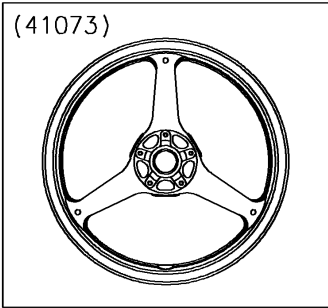

2018 NINJA® ZX™-10R ABS PARTS DIAGRAM

Front Wheel

F2230

WOD

41073

92152B

41068

92045

92049

92152A

92045

92049

92152

92152B

16126

2018 NINJA® ZX™ -10R ABS PARTS LIST

Front Wheel

ITEM NAME	PART NUMBER	QUANTITY
VALVE (Ref # 16126)	16126-0735	1
AXLE,FR,25X205 (Ref # 41068)	41068-0594	1
WHEEL-ASSY,FR,G.BLACK (Ref # 41073)	41073-0677-18F	1
BEARING-BALL,25X47X12 (Ref # 92045)	92045-0803	2
SEAL-OIL,BJN-C2 32X47X5 (Ref # 92049)	92049-0050	2
COLLAR,FR AXLE,LH,L=44.5 (Ref # 92152)	92152-0240	1
COLLAR,FR HUB,L=115 (Ref # 92152A)	92152-0616	1
COLLAR,25X40X18 (Ref # 92152B)	92152-1947	2