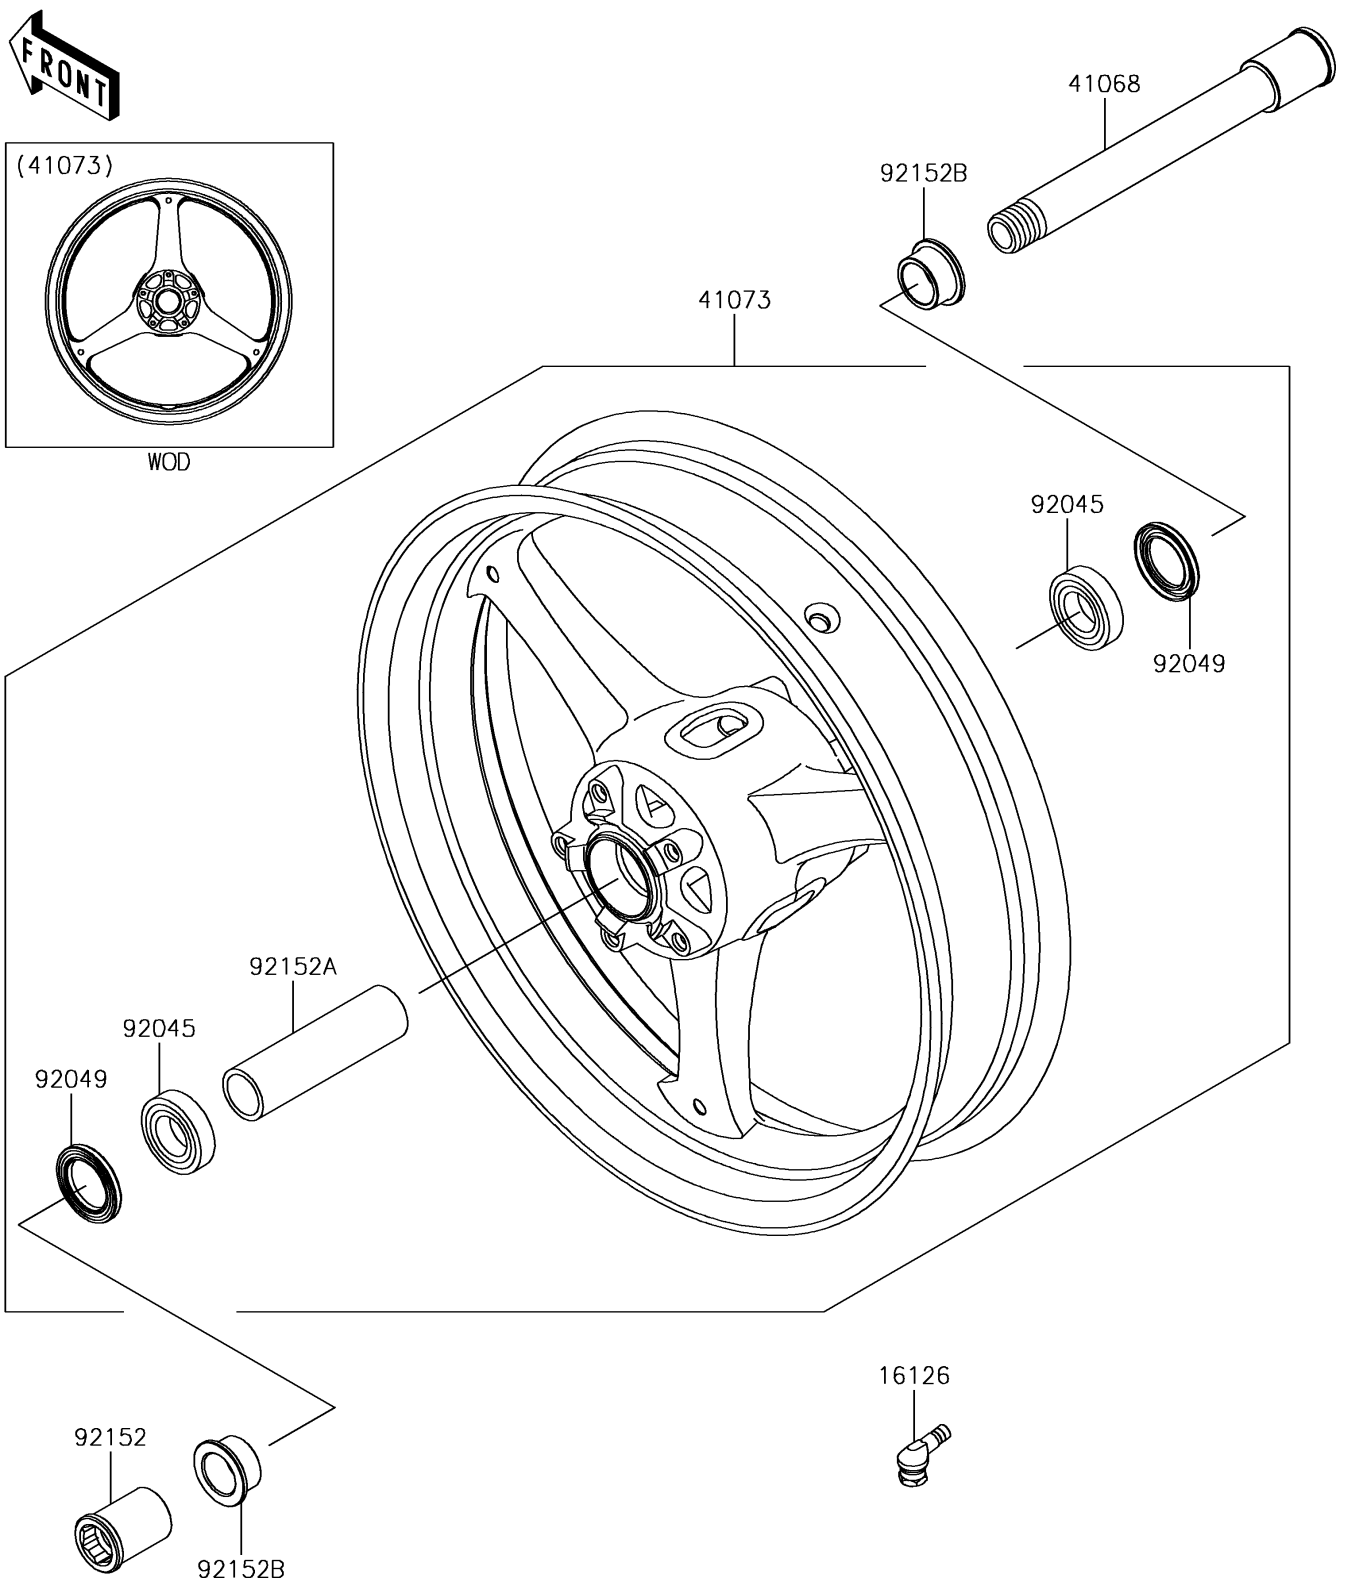

2018 NINJA® ZX™ -10R ABS KRT EDITION PARTS DIAGRAM

Front Wheel

F2230

2018 NINJA® ZX™ -10R ABS KRT EDITION PARTS LIST

Front Wheel

ITEM NAME	PART NUMBER	QUANTITY
VALVE (Ref # 16126)	16126-0735	1
AXLE,FR,25X205 (Ref # 41068)	41068-0594	1
WHEEL-ASSY,FR,G.BLACK (Ref # 41073)	41073-0677-18F	1
BEARING-BALL,25X47X12 (Ref # 92045)	92045-0803	2
SEAL-OIL,BJN-C2 32X47X5 (Ref # 92049)	92049-0050	2
COLLAR,FR AXLE,LH,L=44.5 (Ref # 92152)	92152-0240	1
COLLAR,FR HUB,L=115 (Ref # 92152A)	92152-0616	1
COLLAR,25X40X18 (Ref # 92152B)	92152-1947	2