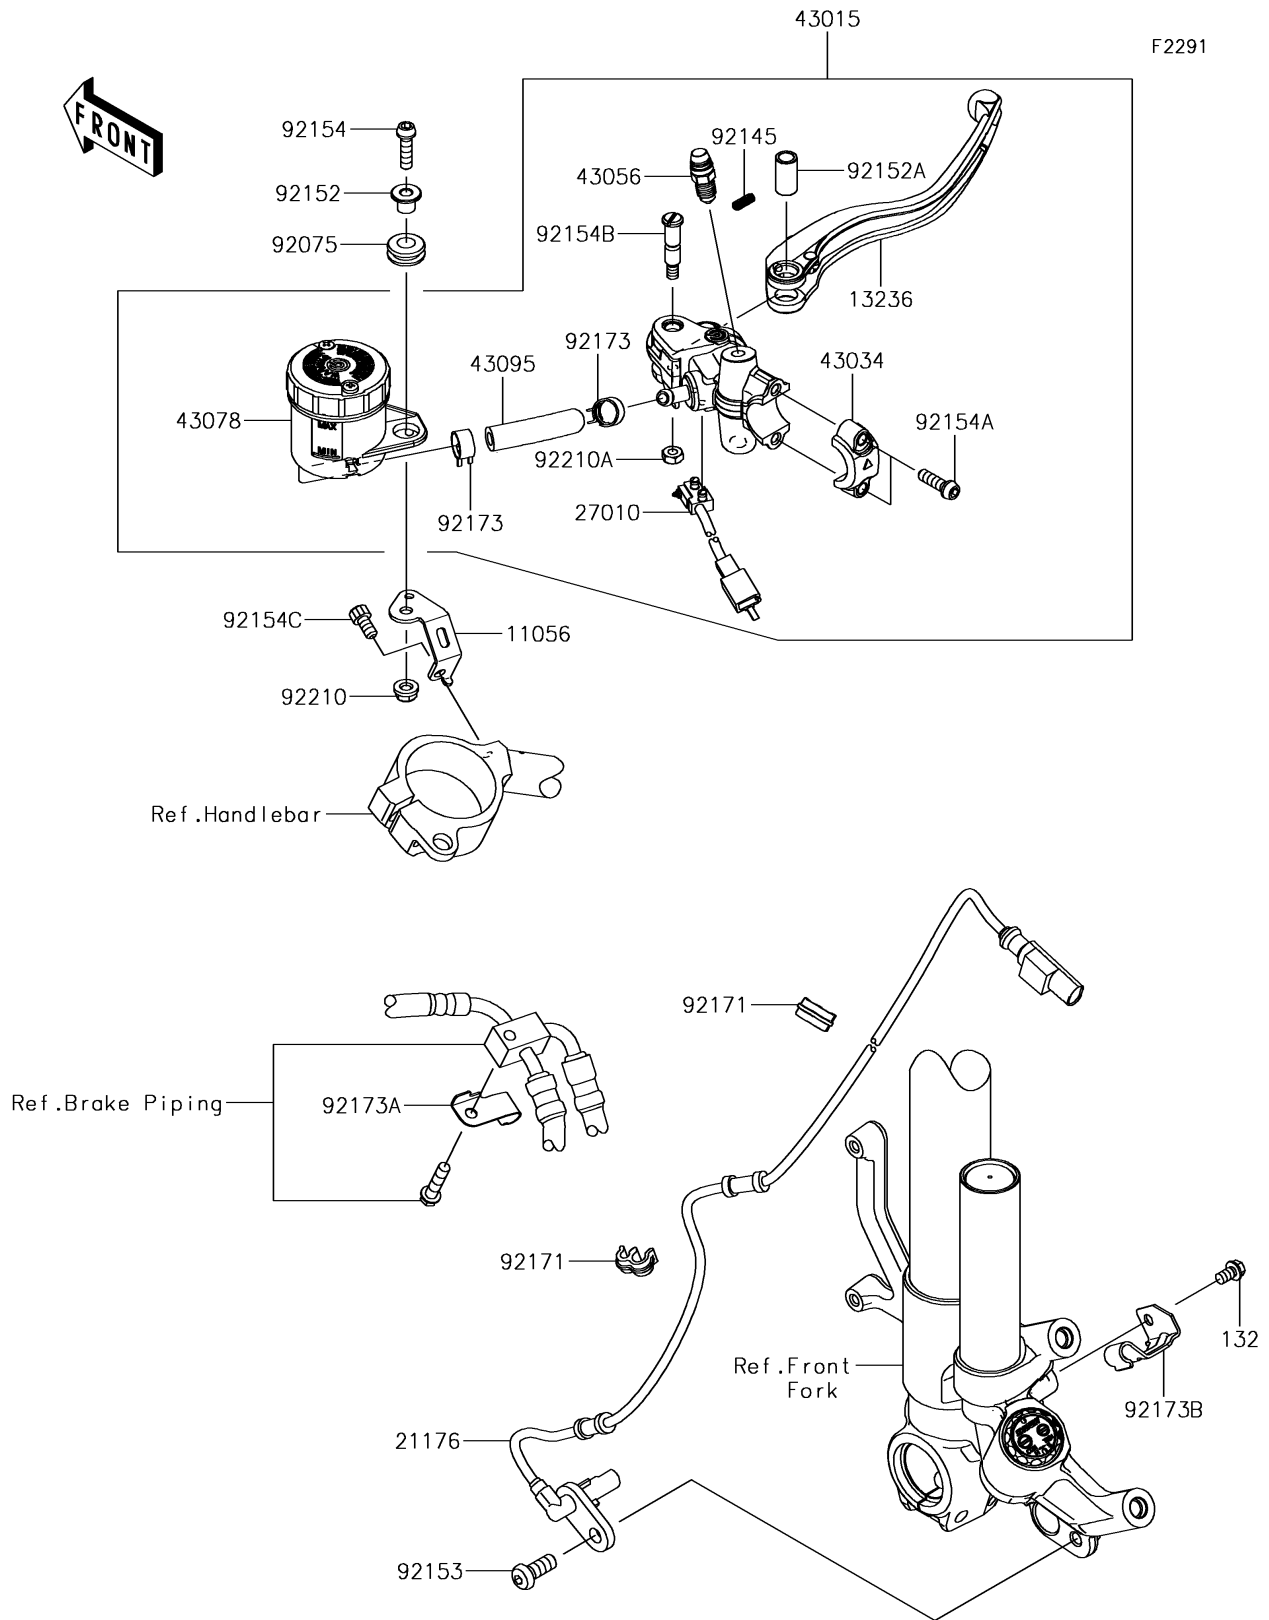

2018 NINJA® ZX™ -10R ABS KRT EDITION PARTS DIAGRAM

Front Master Cylinder

2018 NINJA® ZX™ -10R ABS KRT EDITION PARTS LIST

Front Master Cylinder

ITEM NAME	PART NUMBER	QUANTITY
BRACKET,RESERVOIR TANK (Ref # 11056)	11056-7023	1
BOLT-FLANGED-SMALL,6X10 (Ref # 132)	132BA0610	1
LEVER-COMP,BRAKE (Ref # 13236)	13236-0770	1
SENSOR,FR WHEEL (Ref # 21176)	21176-0813	1
SWITCH,BRAKE (Ref # 27010)	27010-0831	1
CYLINDER-ASSY-MASTER,FR (Ref # 43015)	43015-0668	1
HOLDER-BRAKE (Ref # 43034)	43034-0121	1
BREATHER-BRAKE (Ref # 43056)	43056-0019	1
RESERVOIR (Ref # 43078)	43078-0577	1
HOSE-BRAKE (Ref # 43095)	43095-0908	1
DAMPER (Ref # 92075)	92075-1028	1
SPRING (Ref # 92145)	92145-1683	1
COLLAR,6X16X10.6 (Ref # 92152)	92152-2110	1
COLLAR,LEVER (Ref # 92152A)	92152-2151	1
BOLT,SOCKET,8X20 (Ref # 92153)	92153-0912	1
BOLT,SOCKET,6X22 (Ref # 92154)	92154-1456	1
BOLT,SOCKET,6X20 (Ref # 92154A)	92154-1644	2
BOLT,LEVER (Ref # 92154B)	92154-1809	1
BOLT,SOCKET,6X12 (Ref # 92154C)	92154-1978	1
CLAMP (Ref # 92171)	92171-0921	2
CLAMP,HOSE (Ref # 92173)	92173-1498	2
CLAMP,UNDER BRACKET (Ref # 92173A)	92173-1507	1
CLAMP,FRONT FORK,LH (Ref # 92173B)	92173-1508	1
NUT,6MM (Ref # 92210)	92210-0991	1
NUT,U (Ref # 92210A)	92210-1424	1