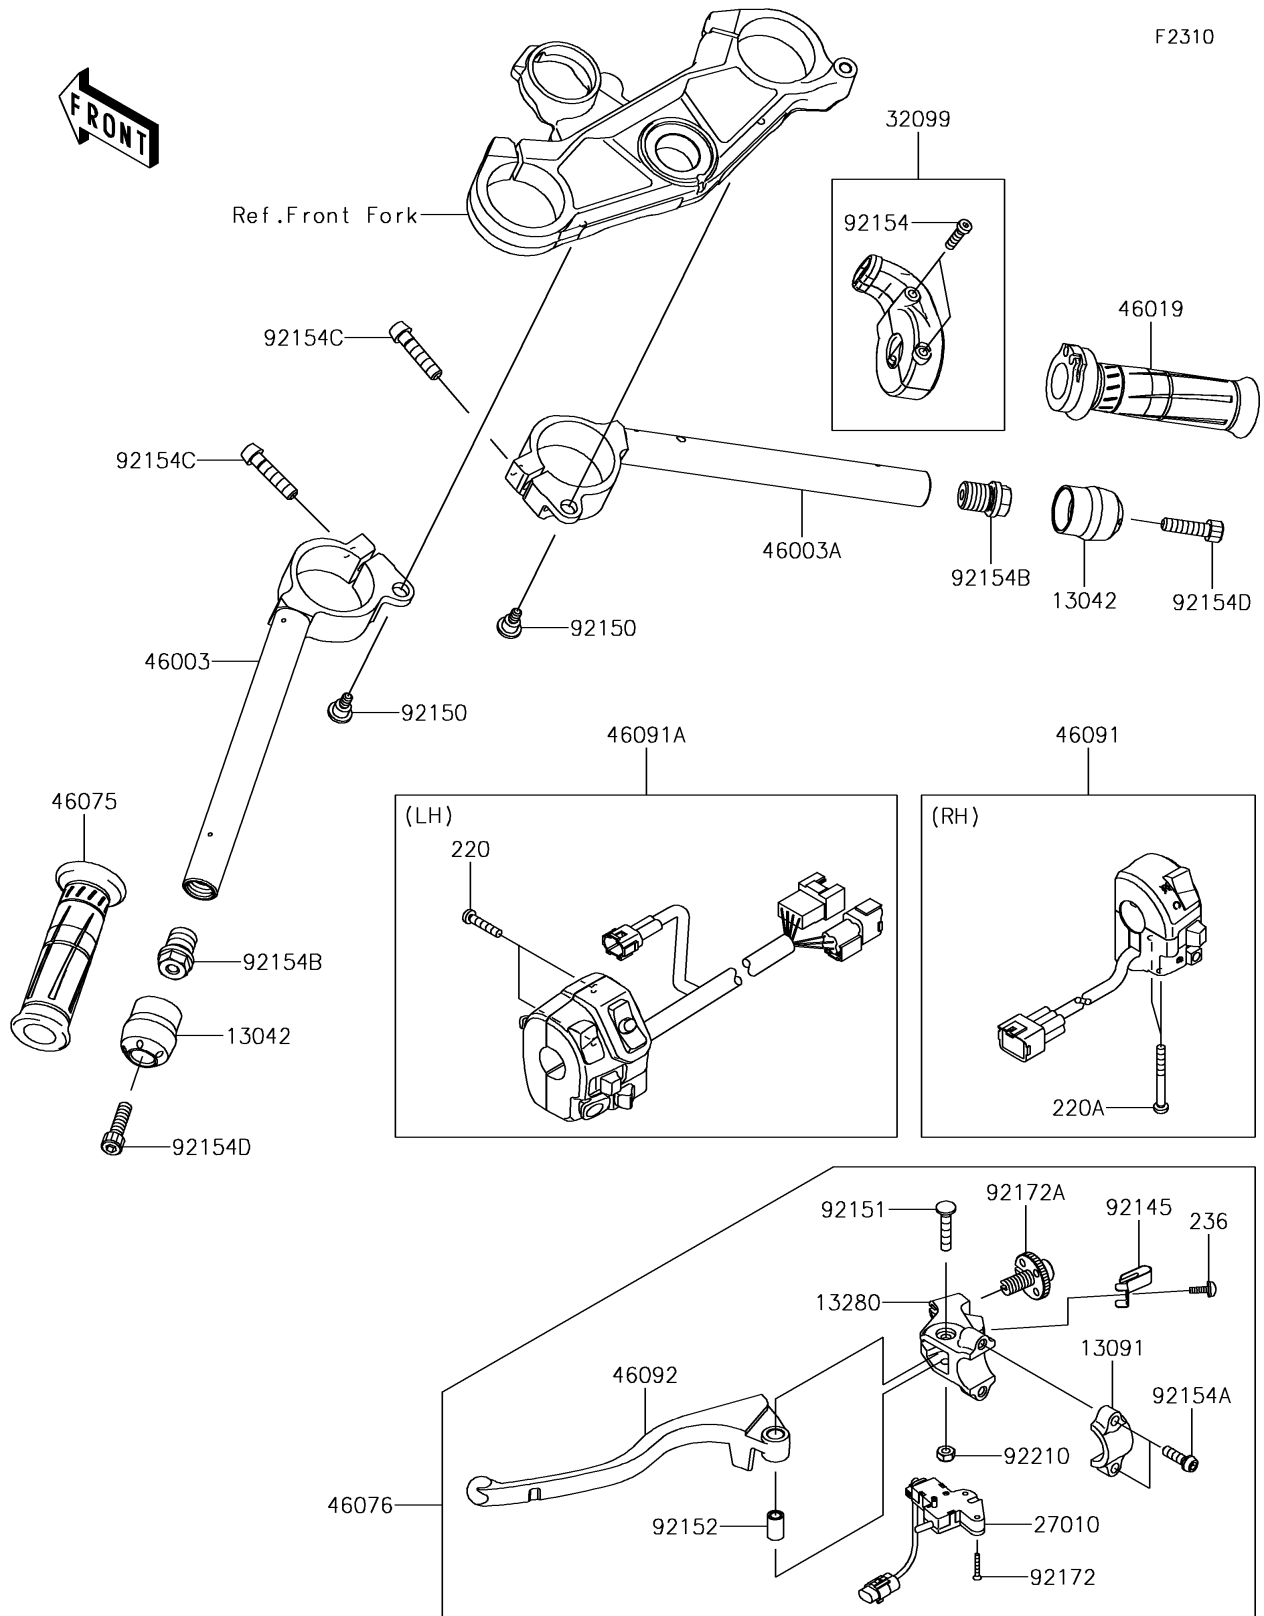

2018 NINJA® ZX™ -10R ABS PARTS DIAGRAM

Handlebar

2018 NINJA® ZX™ -10R ABS PARTS LIST

Handlebar

ITEM NAME	PART NUMBER	QUANTITY
-----------	-------------	----------