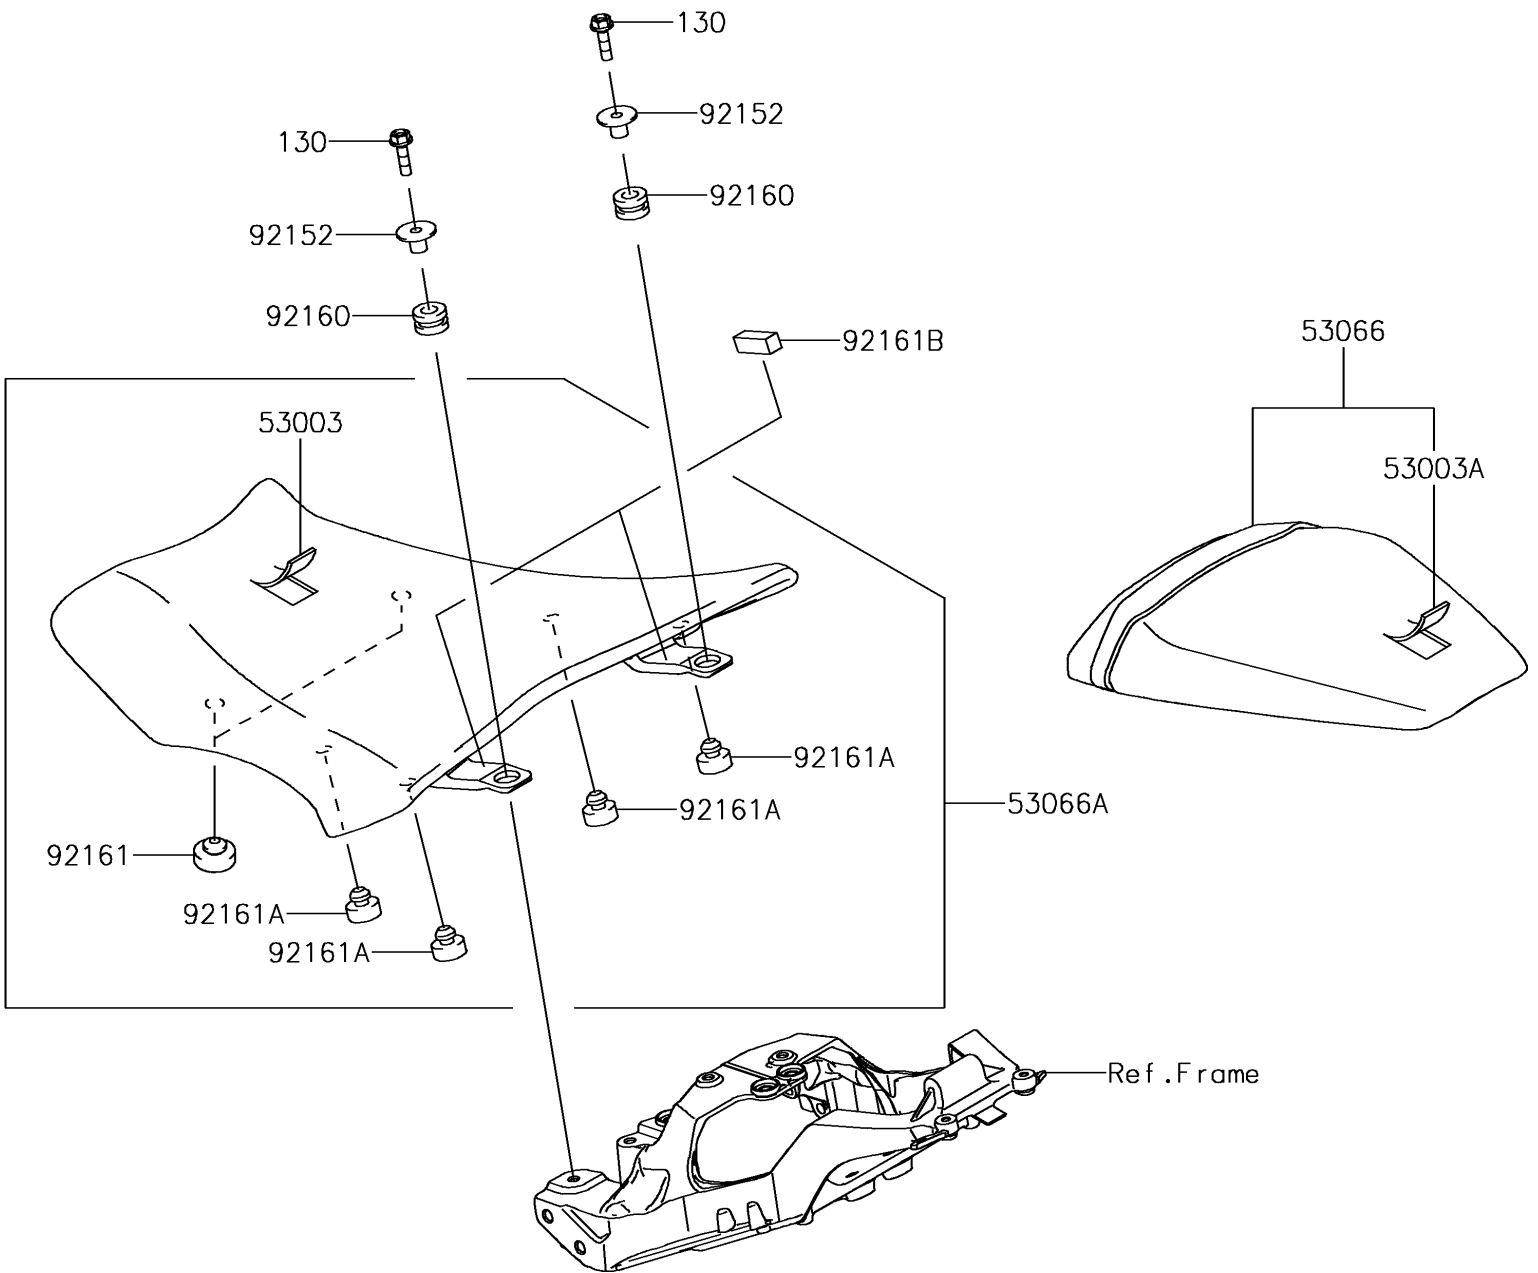

2018 NINJA[®] ZX[™]-10R ABS PARTS DIAGRAM

Seat

F2510

2018 NINJA® ZX™ -10R ABS PARTS LIST

Seat

ITEM NAME	PART NUMBER	QUANTITY
BOLT-FLANGED,6X22 (Ref # 130)	130BA0622	2
LEATHER,FR SEAT,BLACK (Ref # 53003)	53003-0209-MA	1
LEATHER,RR SEAT,BLACK (Ref # 53003A)	53003-0420-MA	1
SEAT-ASSY,RR,BLACK/BLACK (Ref # 53066)	53066-0506-12Y	1
SEAT-ASSY,FR,BLACK (Ref # 53066A)	53066-0521-MA	1
COLLAR (Ref # 92152)	92152-0365	2
DAMPER,10X20X12 (Ref # 92160)	92160-1167	2
DAMPER,SEAT (Ref # 92161)	92161-0095	2
DAMPER (Ref # 92161A)	92161-0223	4
DAMPER,10X30X10 (Ref # 92161B)	92161-1835	2