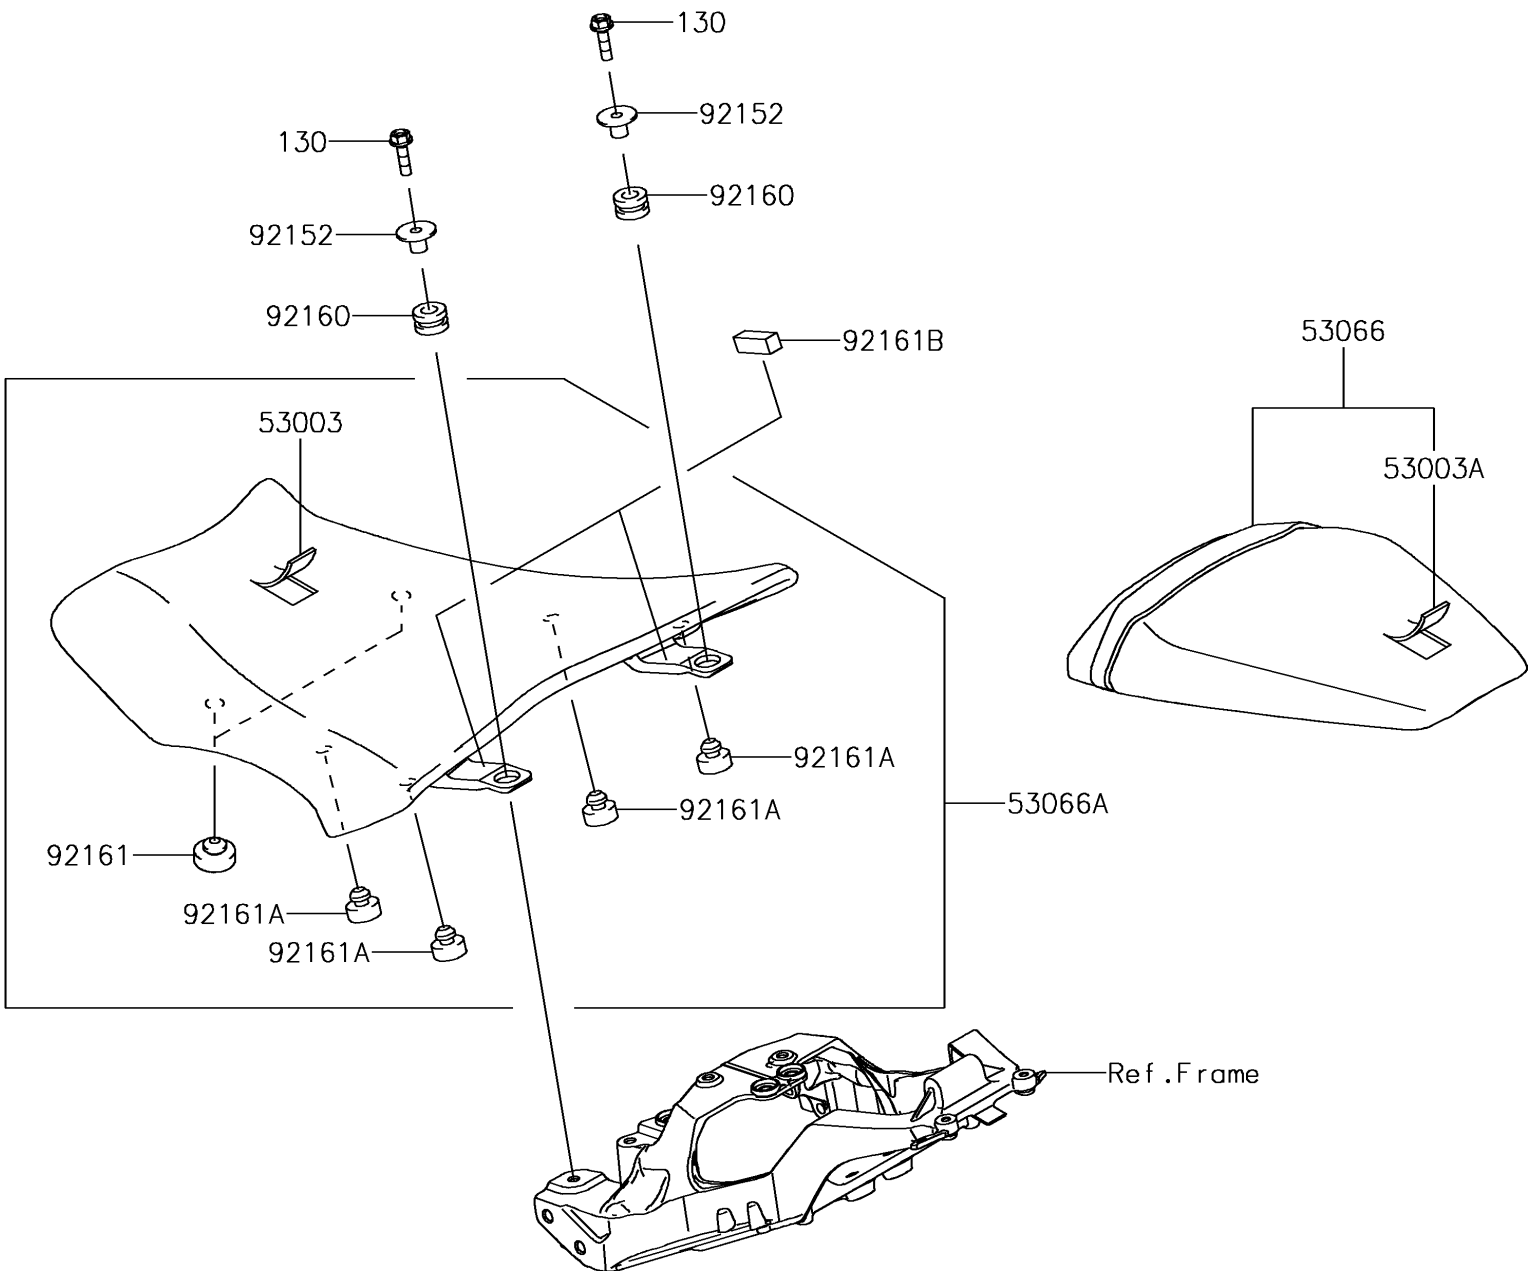

# 2018 NINJA® ZX™ -10R ABS KRT EDITION PARTS DIAGRAM

Seat

F2510

## 2018 NINJA® ZX™ -10R ABS KRT EDITION PARTS LIST

### Seat

ITEM NAME	PART NUMBER	QUANTITY
BOLT-FLANGED,6X22 (Ref # 130)	130BA0622	2
LEATHER,FR SEAT,BLACK (Ref # 53003)	53003-0209-MA	1
LEATHER,RR SEAT,BLACK (Ref # 53003A)	53003-0420-MA	1
SEAT-ASSY,RR,BLACK/BLACK (Ref # 53066)	53066-0506-12Y	1
SEAT-ASSY,FR,BLACK (Ref # 53066A)	53066-0521-MA	1
COLLAR (Ref # 92152)	92152-0365	2
DAMPER,10X20X12 (Ref # 92160)	92160-1167	2
DAMPER,SEAT (Ref # 92161)	92161-0095	2
DAMPER (Ref # 92161A)	92161-0223	4
DAMPER,10X30X10 (Ref # 92161B)	92161-1835	2