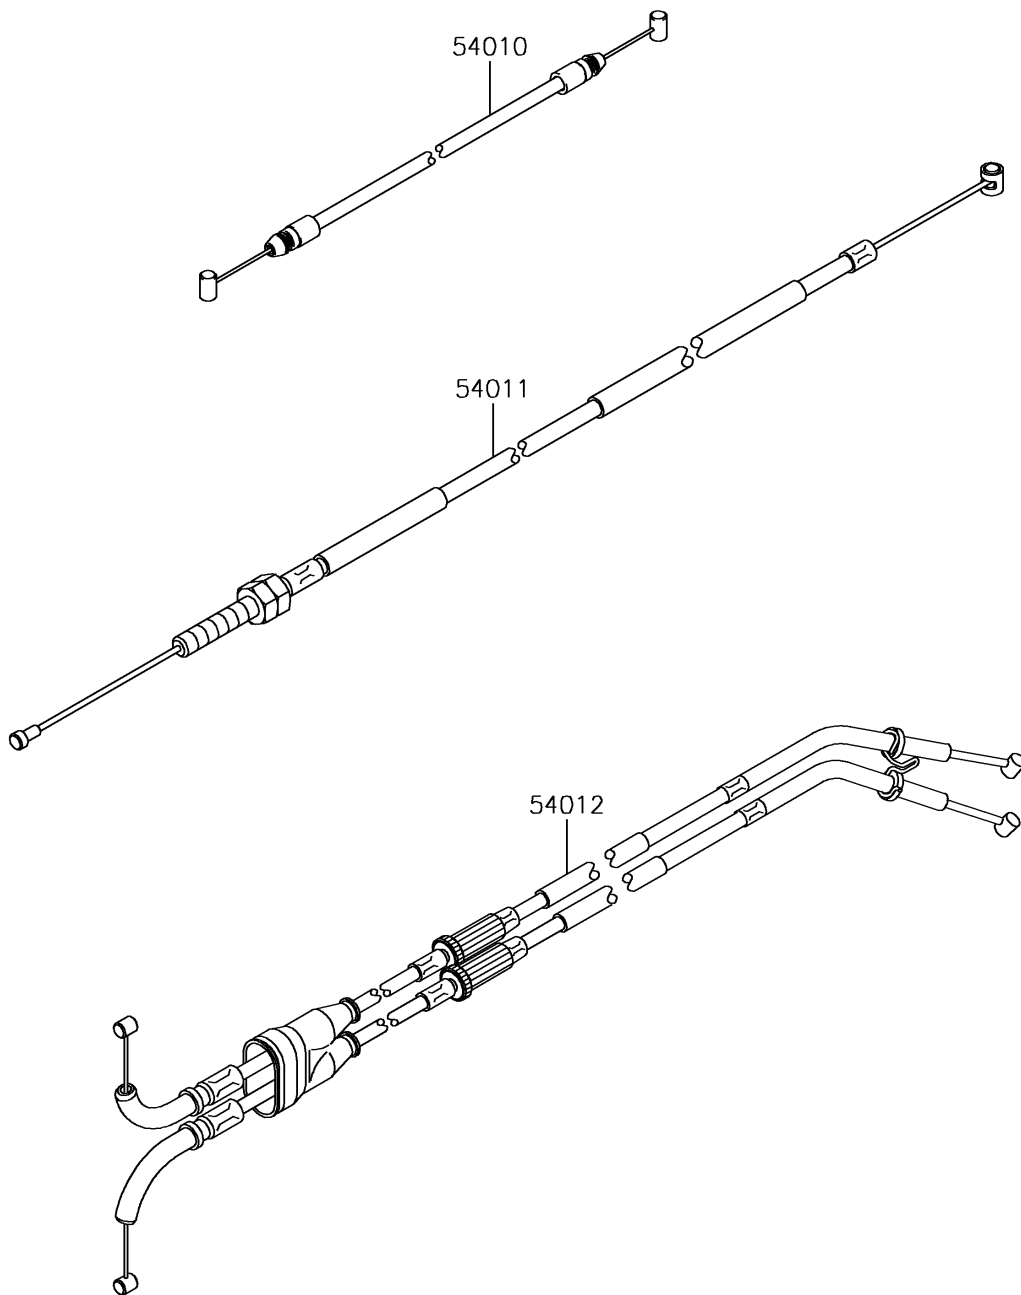

2018 NINJA® ZX™-10R ABS PARTS DIAGRAM

Cables

F2540

2018 NINJA® ZX™-10R ABS PARTS LIST

Cables

ITEM NAME	PART NUMBER	QUANTITY
CABLE,SEAT LOCK (Ref # 54010)	54010-0609	1
CABLE-CLUTCH (Ref # 54011)	54011-0612	1
CABLE-THROTTLE (Ref # 54012)	54012-0631	1