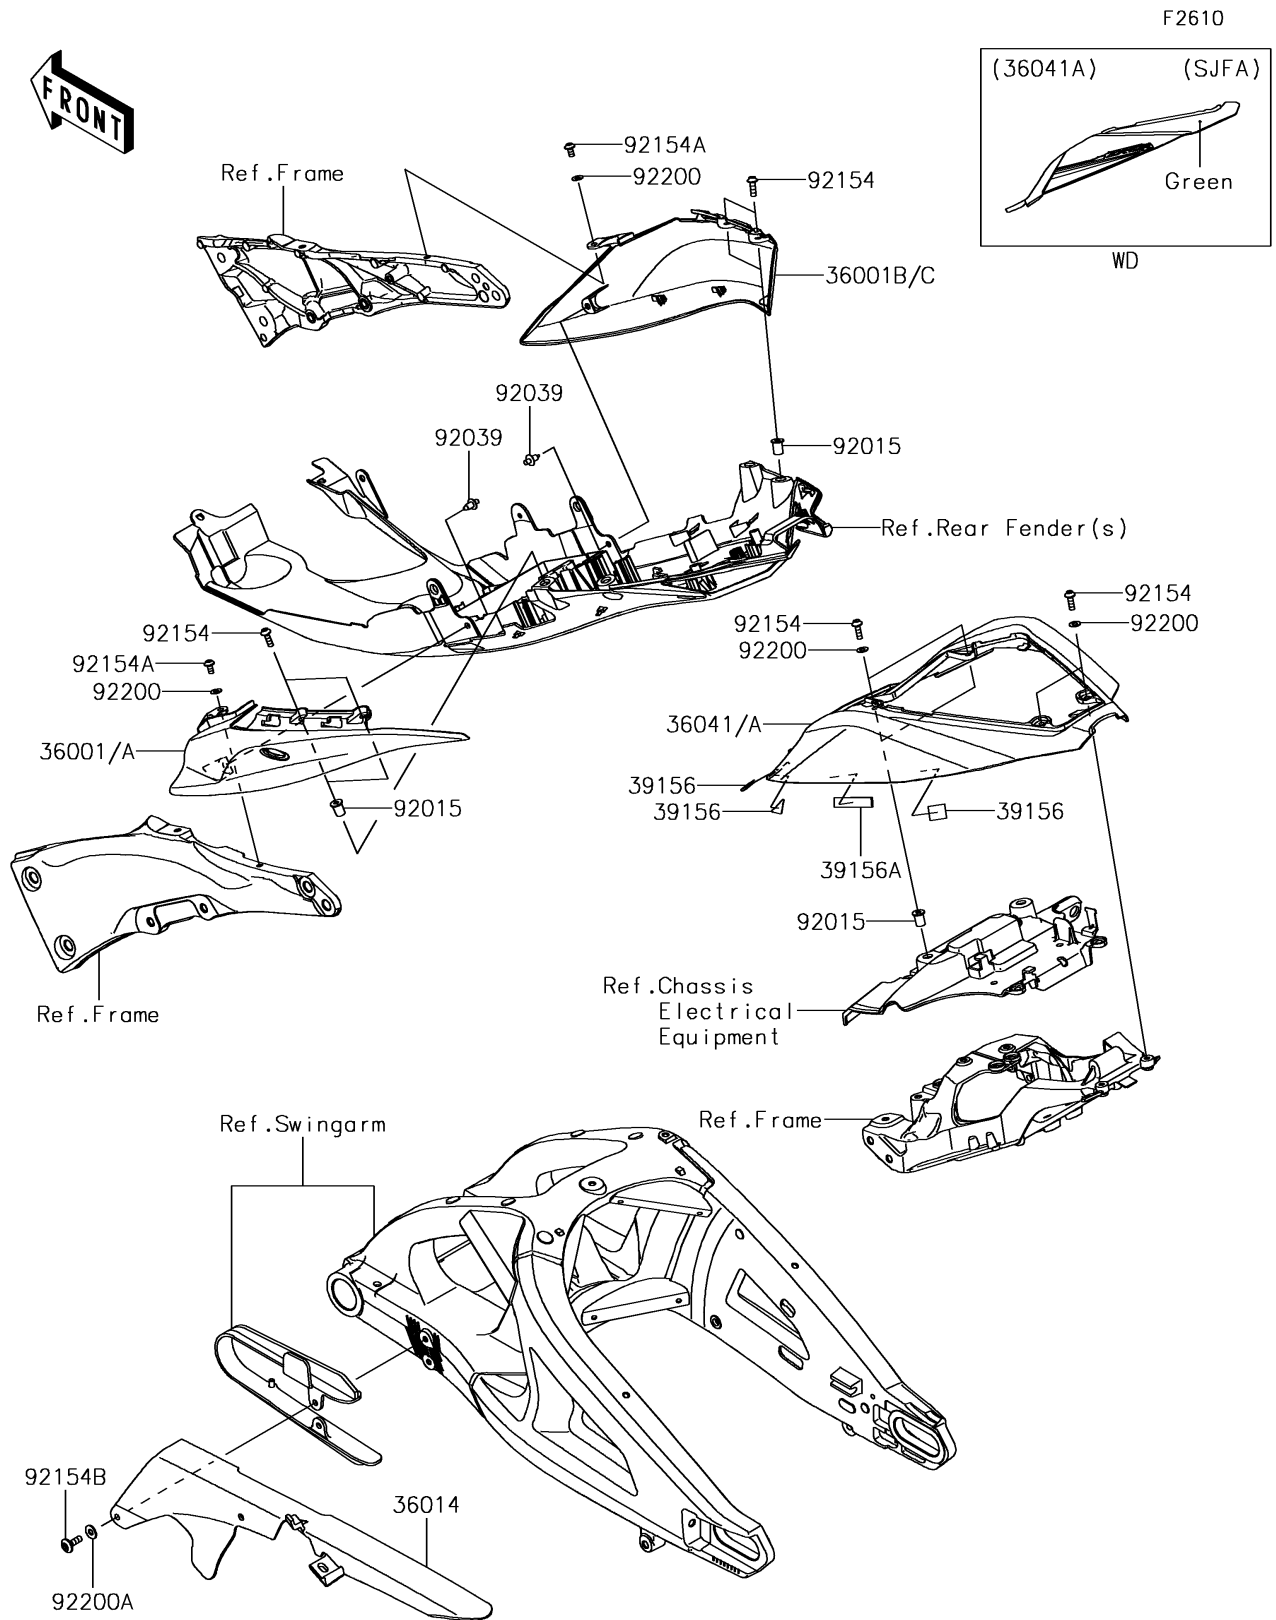

2018 NINJA® ZX™ -10R ABS KRT EDITION PARTS DIAGRAM

Side Covers/Chain Cover

2018 NINJA® ZX™ -10R ABS KRT EDITION PARTS LIST

Side Covers/Chain Cover

ITEM NAME	PART NUMBER	QUANTITY
-----------	-------------	----------