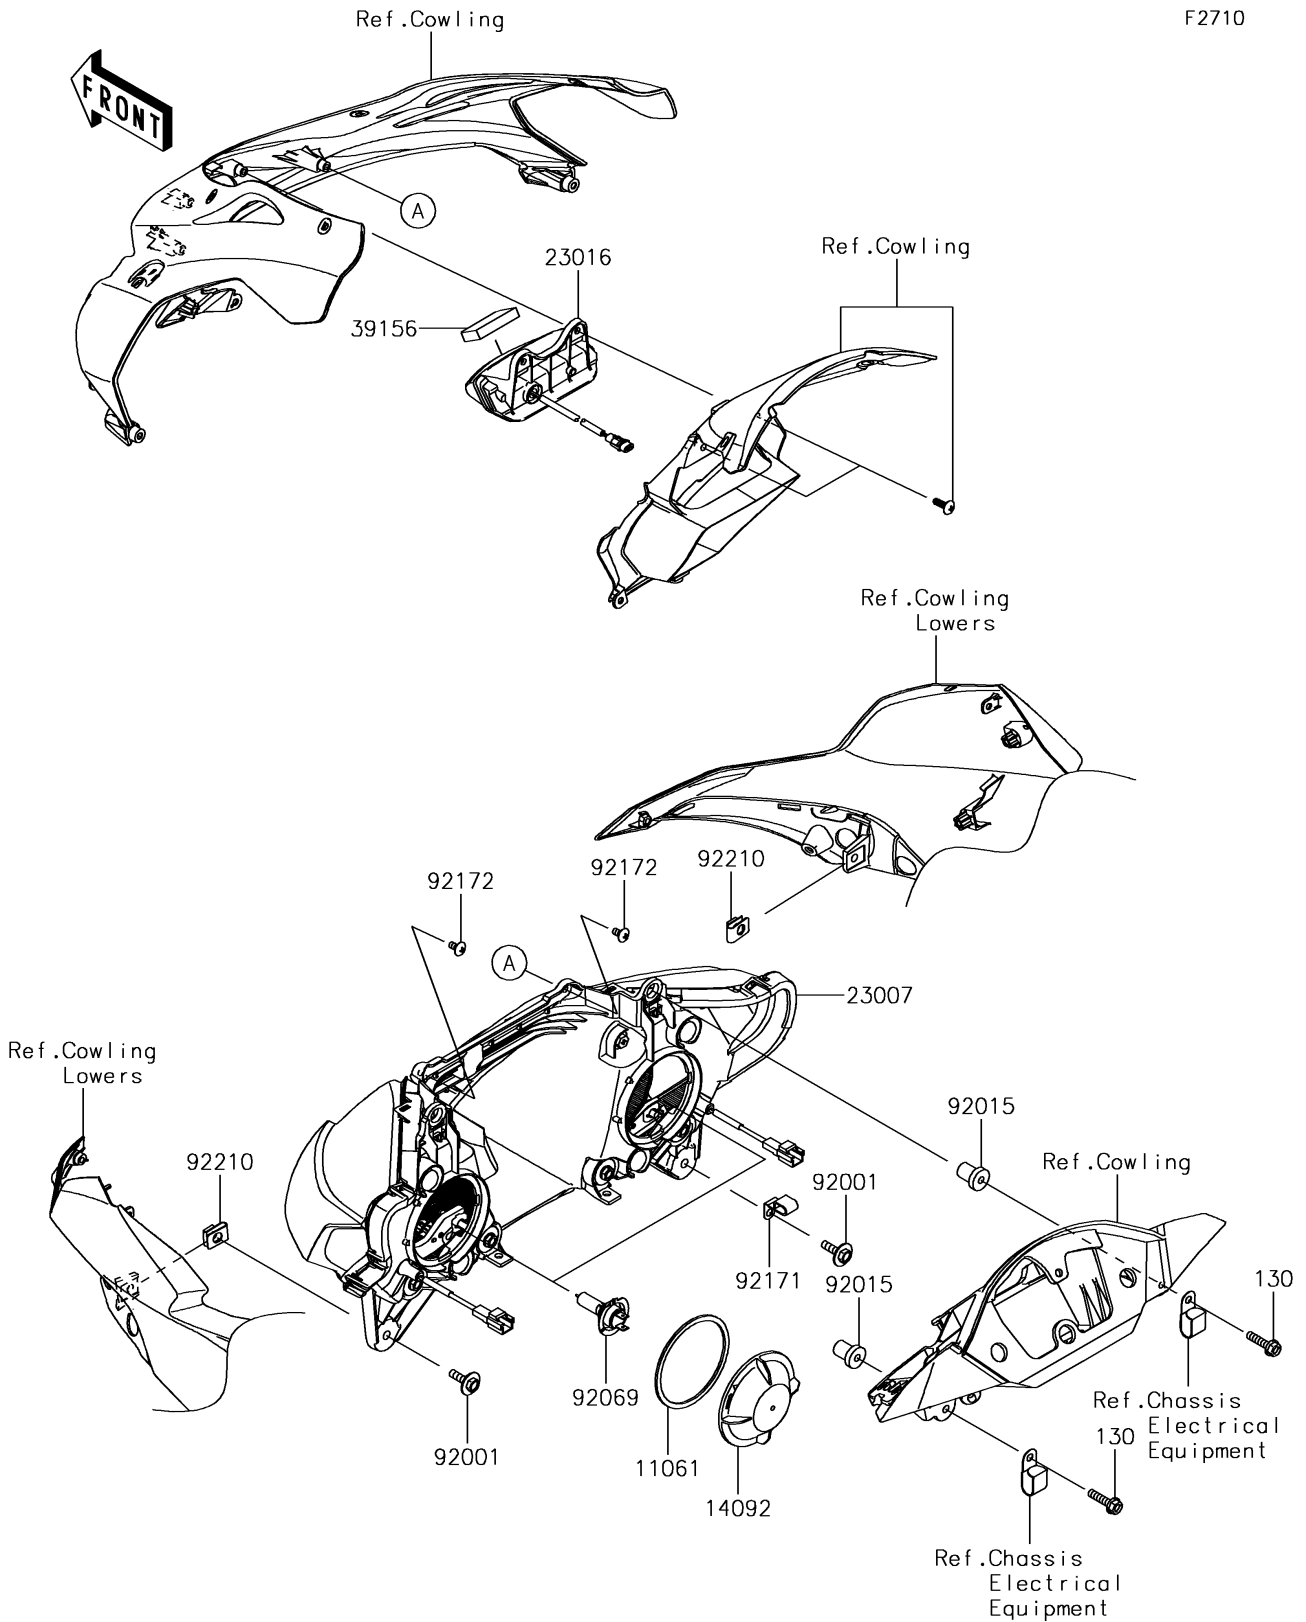

2018 NINJA® ZX™ -10R ABS KRT EDITION PARTS DIAGRAM

Headlight(s)

F2710

2018 NINJA® ZX™ -10R ABS KRT EDITION PARTS LIST

Headlight(s)

ITEM NAME	PART NUMBER	QUANTITY
GASKET (Ref # 11061)	11061-0746	2
BOLT-FLANGED,6X25 (Ref # 130)	130BB0625	2
COVER,HEAD LAMP (Ref # 14092)	14092-0793	2
LENS-COMP (Ref # 23007)	23007-0203	1
LAMP-ASSY,POSITION LAMP (Ref # 23016)	23016-0045	1
PAD,45X24X8 (Ref # 39156)	39156-2113	1
BOLT,UPSET-WP,6X22 (Ref # 92001)	92001-1774	2
NUT,RUBBER,6MM (Ref # 92015)	92015-1692	2
BULB,12V 55W,H7 (Ref # 92069)	92069-0053	2
CLAMP (Ref # 92171)	92171-0926	1
SCREW,TAPPING,5X10 (Ref # 92172)	92172-0335	2
NUT (Ref # 92210)	92210-0130	2