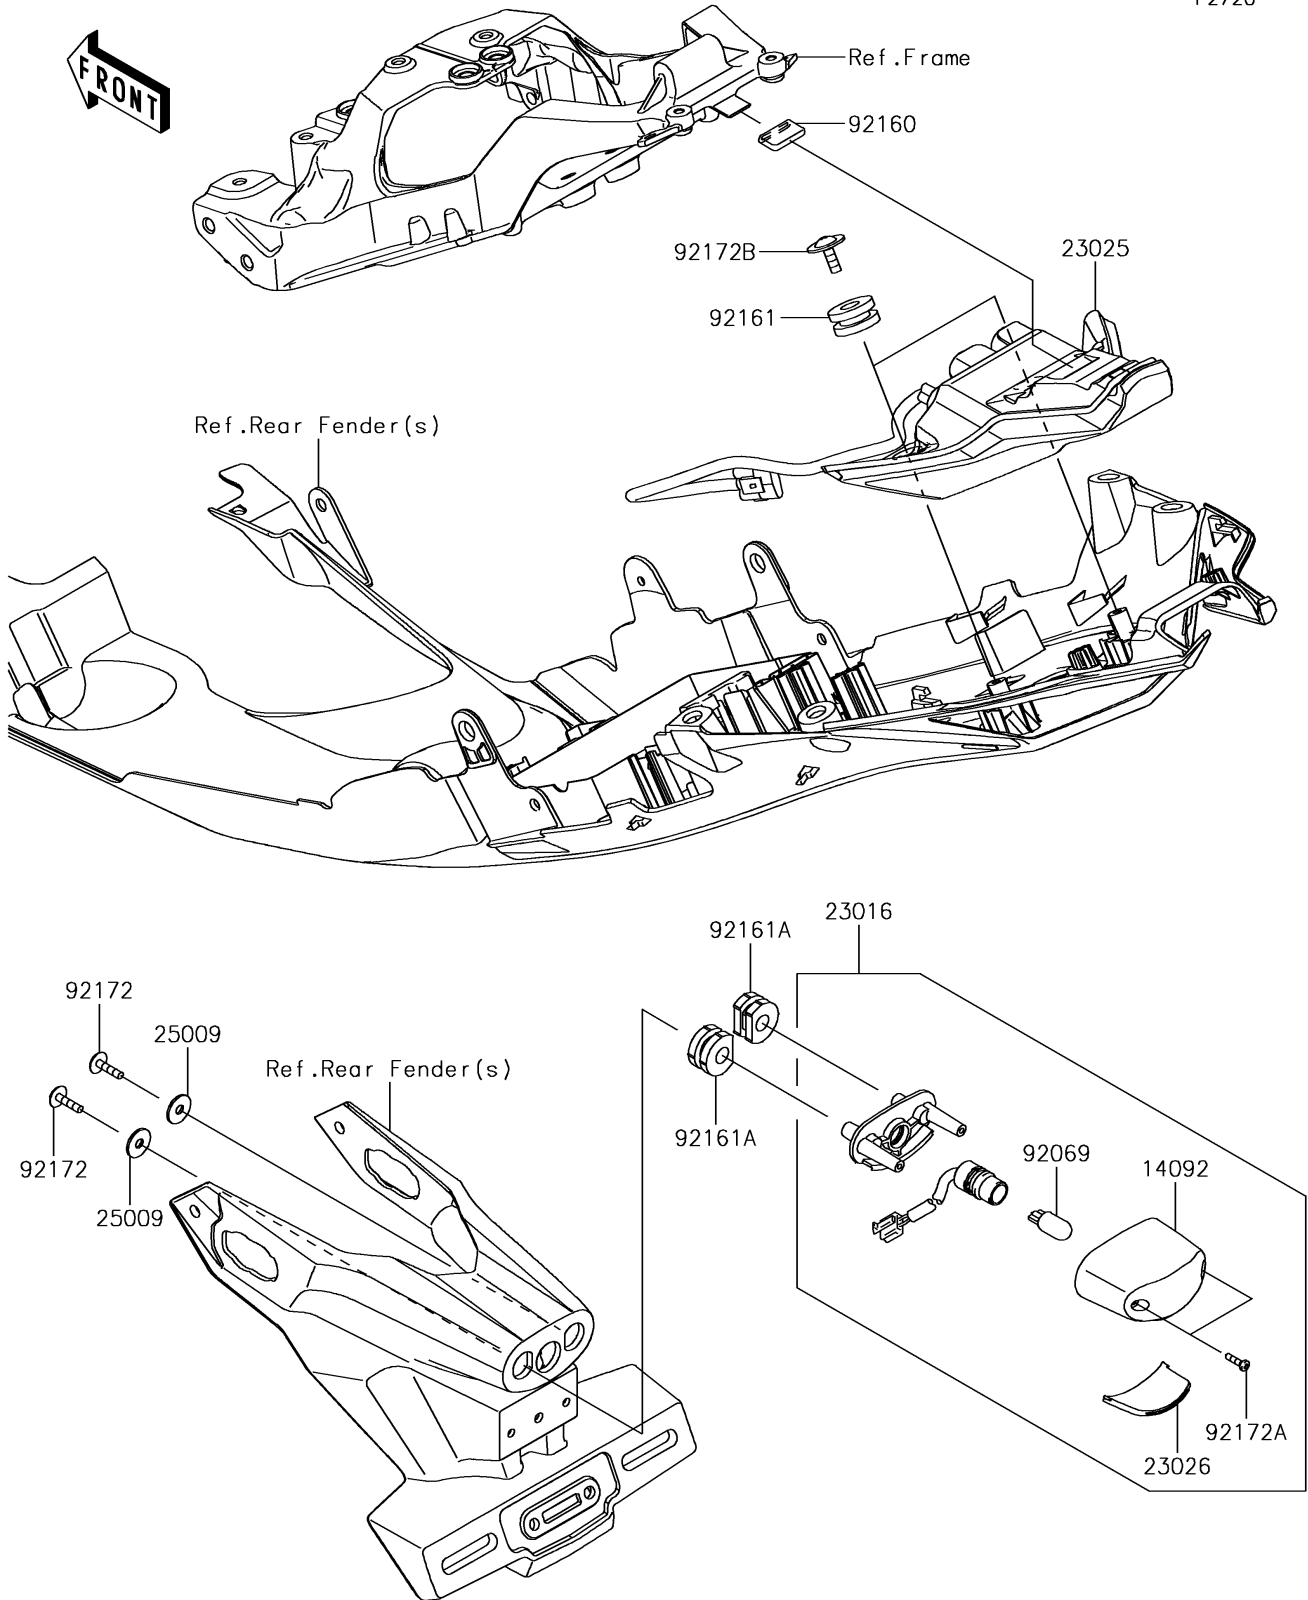

# 2018 NINJA® ZX™ -10R ABS PARTS DIAGRAM

Taillight(s)

F2720

## 2018 NINJA® ZX™-10R ABS PARTS LIST

### Taillight(s)

ITEM NAME	PART NUMBER	QUANTITY
COVER,LICENSE LAMP (Ref # 14092)	14092-0001	1
LAMP-ASSY,LICENSE (Ref # 23016)	23016-0607	1
LAMP-TAIL,LED (Ref # 23025)	23025-0332	1
LENS,LICENCE LAMP (Ref # 23026)	23026-0028	1
WASHER,5.2X16X1.2 (Ref # 25009)	25009-004	2
BULB,12V 5W (Ref # 92069)	92069-1016	1
DAMPER (Ref # 92160)	92160-1190	1
DAMPER (Ref # 92161)	92161-0163	2
DAMPER (Ref # 92161A)	92161-0776	2
SCREW,TAPPING,5X16 (Ref # 92172)	92172-0238	2
SCREW,TAPPING,2.9X13 (Ref # 92172A)	92172-0343	2
SCREW,TAPTITE,5X16 (Ref # 92172B)	92172-0481	2