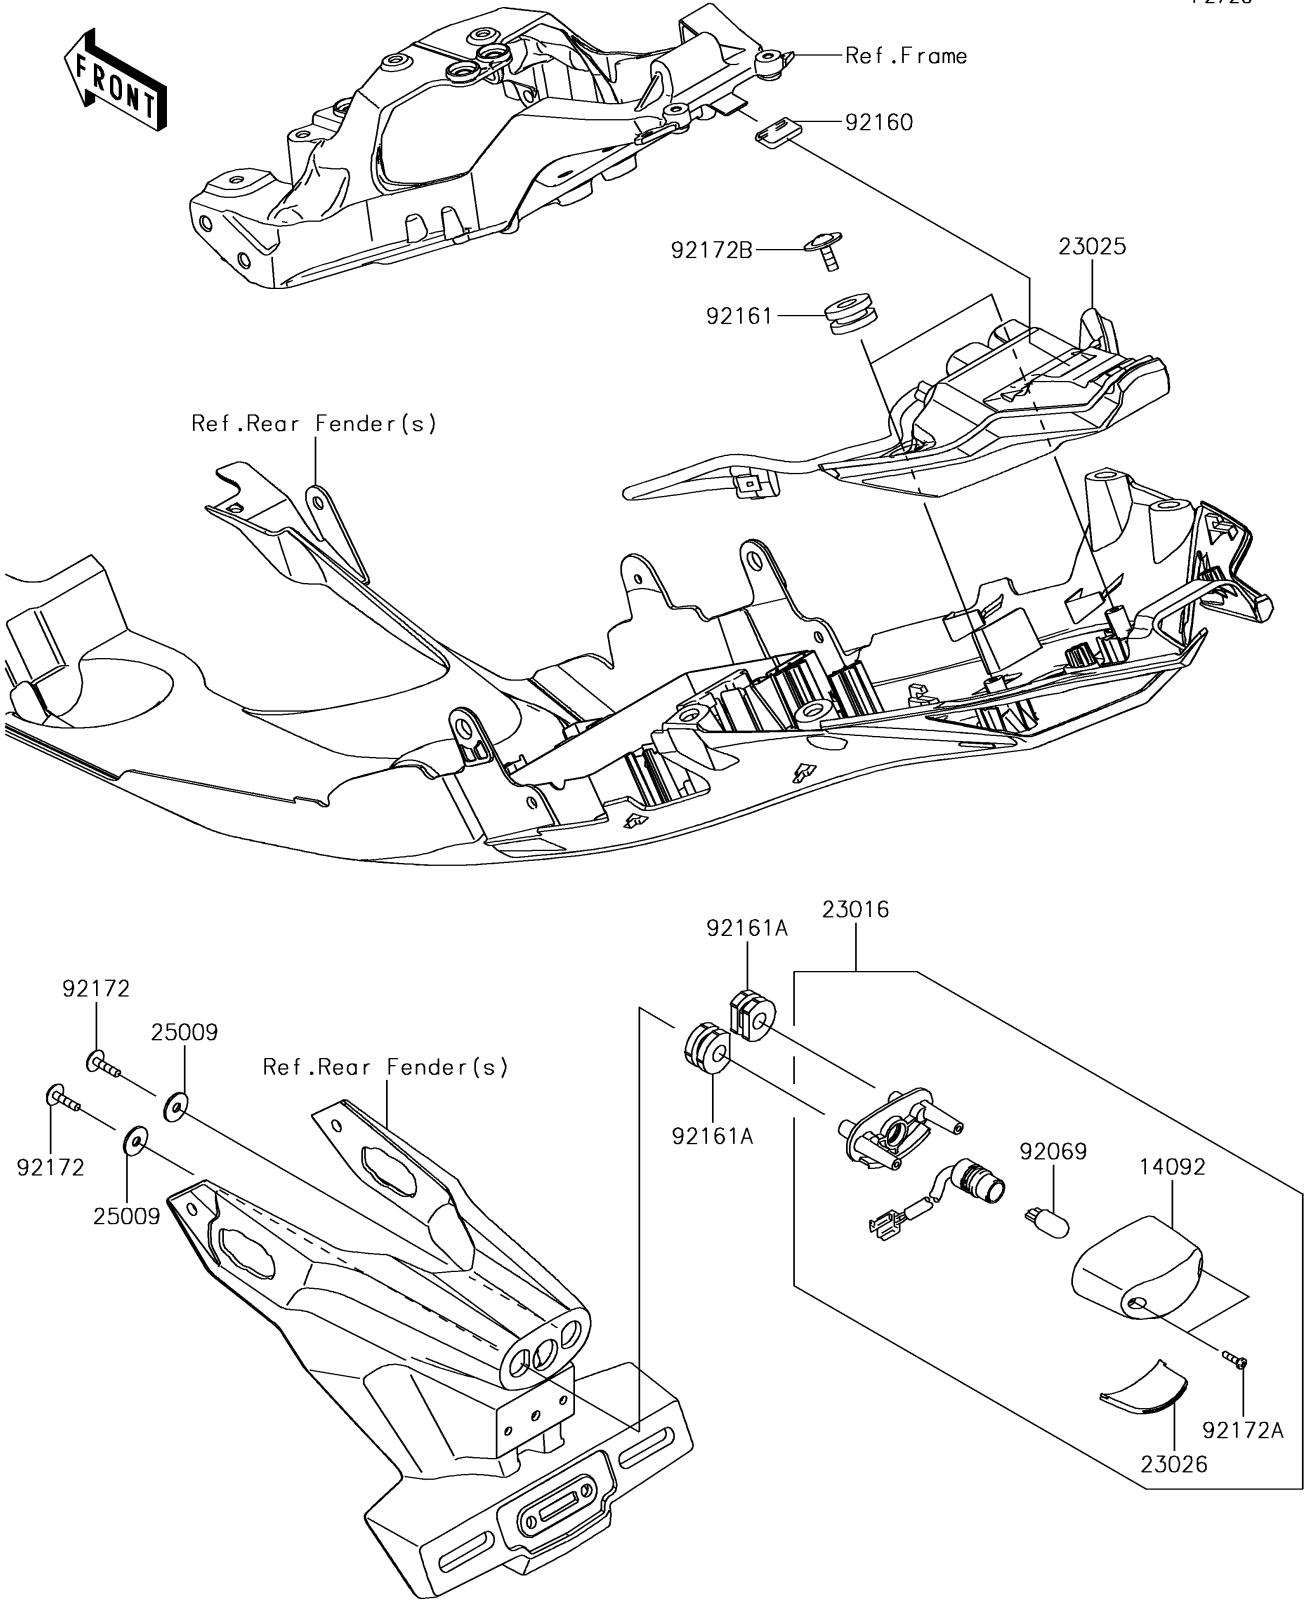

2018 NINJA® ZX™ -10R ABS KRT EDITION PARTS DIAGRAM

Taillight(s)

F2720

2018 NINJA® ZX™ -10R ABS KRT EDITION PARTS LIST

Taillight(s)

ITEM NAME	PART NUMBER	QUANTITY
-----------	-------------	----------