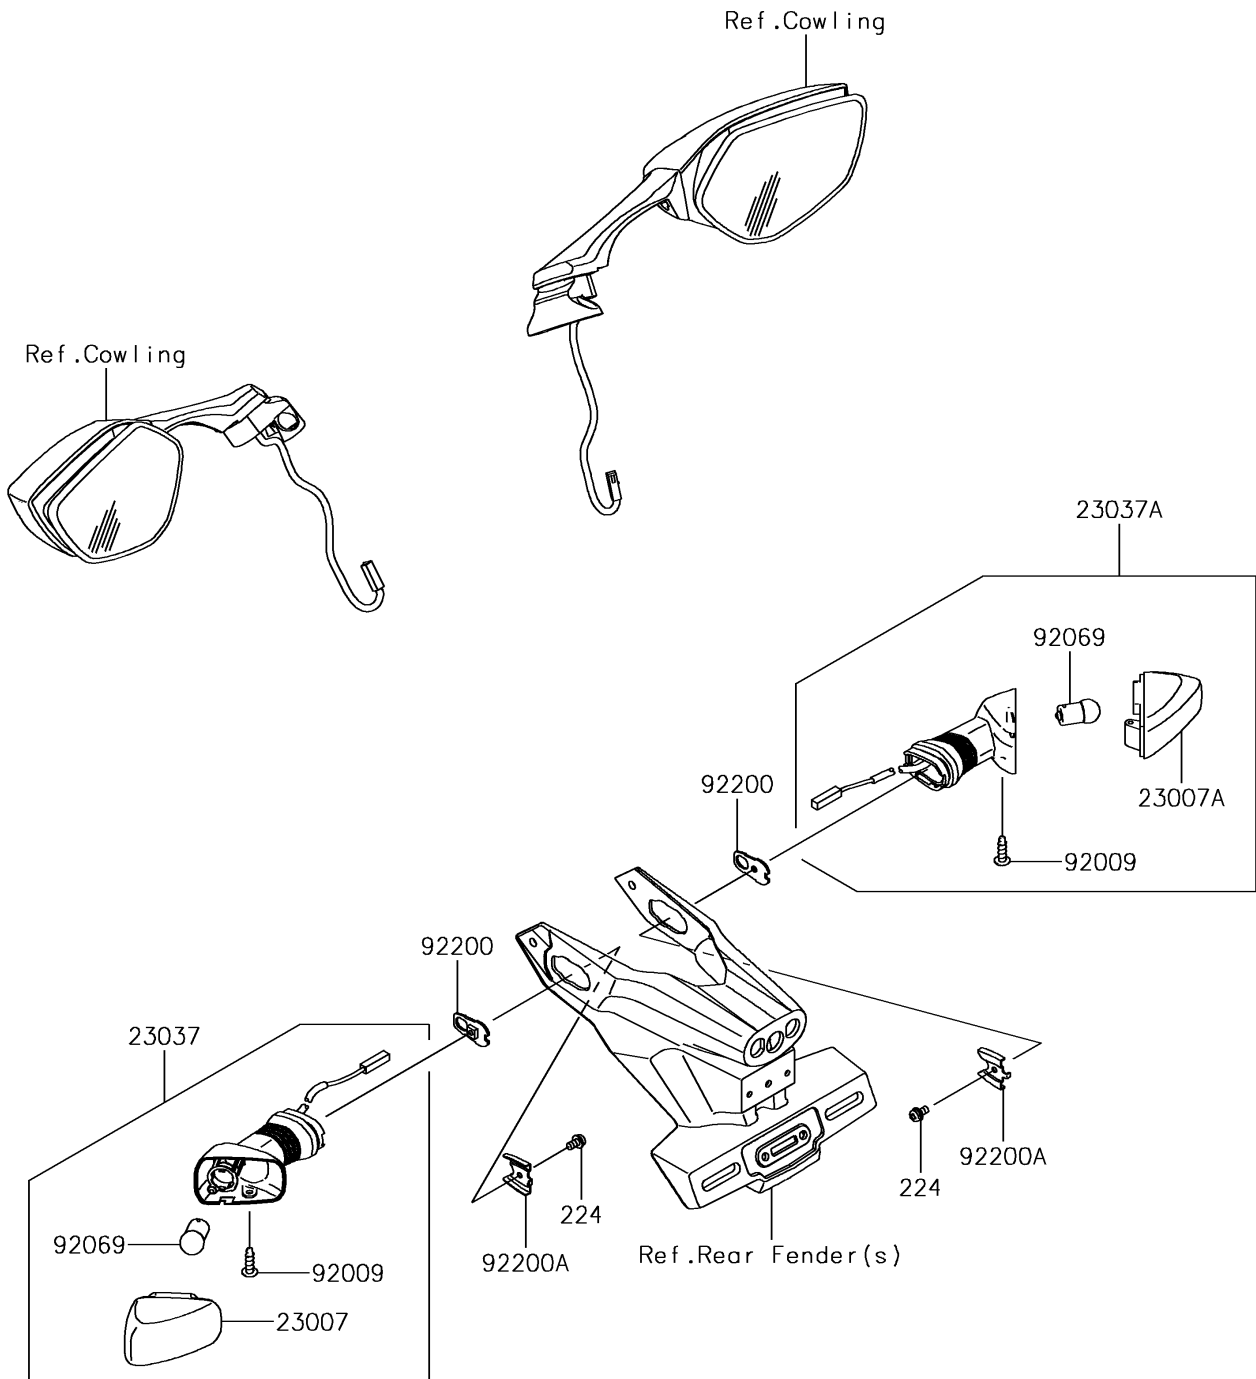

2018 NINJA® ZX™ -10R ABS KRT EDITION PARTS DIAGRAM

Turn Signals

F2730

2018 NINJA® ZX™ -10R ABS KRT EDITION PARTS LIST

Turn Signals

ITEM NAME	PART NUMBER	QUANTITY
SCREW-PAN-WP-CROS,4X8 (Ref # 224)	224AB0408	2
LENS-COMP,SIGNAL LAMP,RR,LH (Ref # 23007)	23007-0102	1
LENS-COMP,SIGNAL LAMP,RR,RH (Ref # 23007A)	23007-0103	1
LAMP-ASSY-SIGNAL,RR,LH (Ref # 23037)	23037-0145	1
LAMP-ASSY-SIGNAL,RR,RH (Ref # 23037A)	23037-0146	1
SCREW,4X16,BLACK (Ref # 92009)	92009-1158	2
BULB,12V 10W (Ref # 92069)	92069-0020	2
WASHER,NUT 4MM (Ref # 92200)	92200-0854	2
WASHER (Ref # 92200A)	92200-0855	2