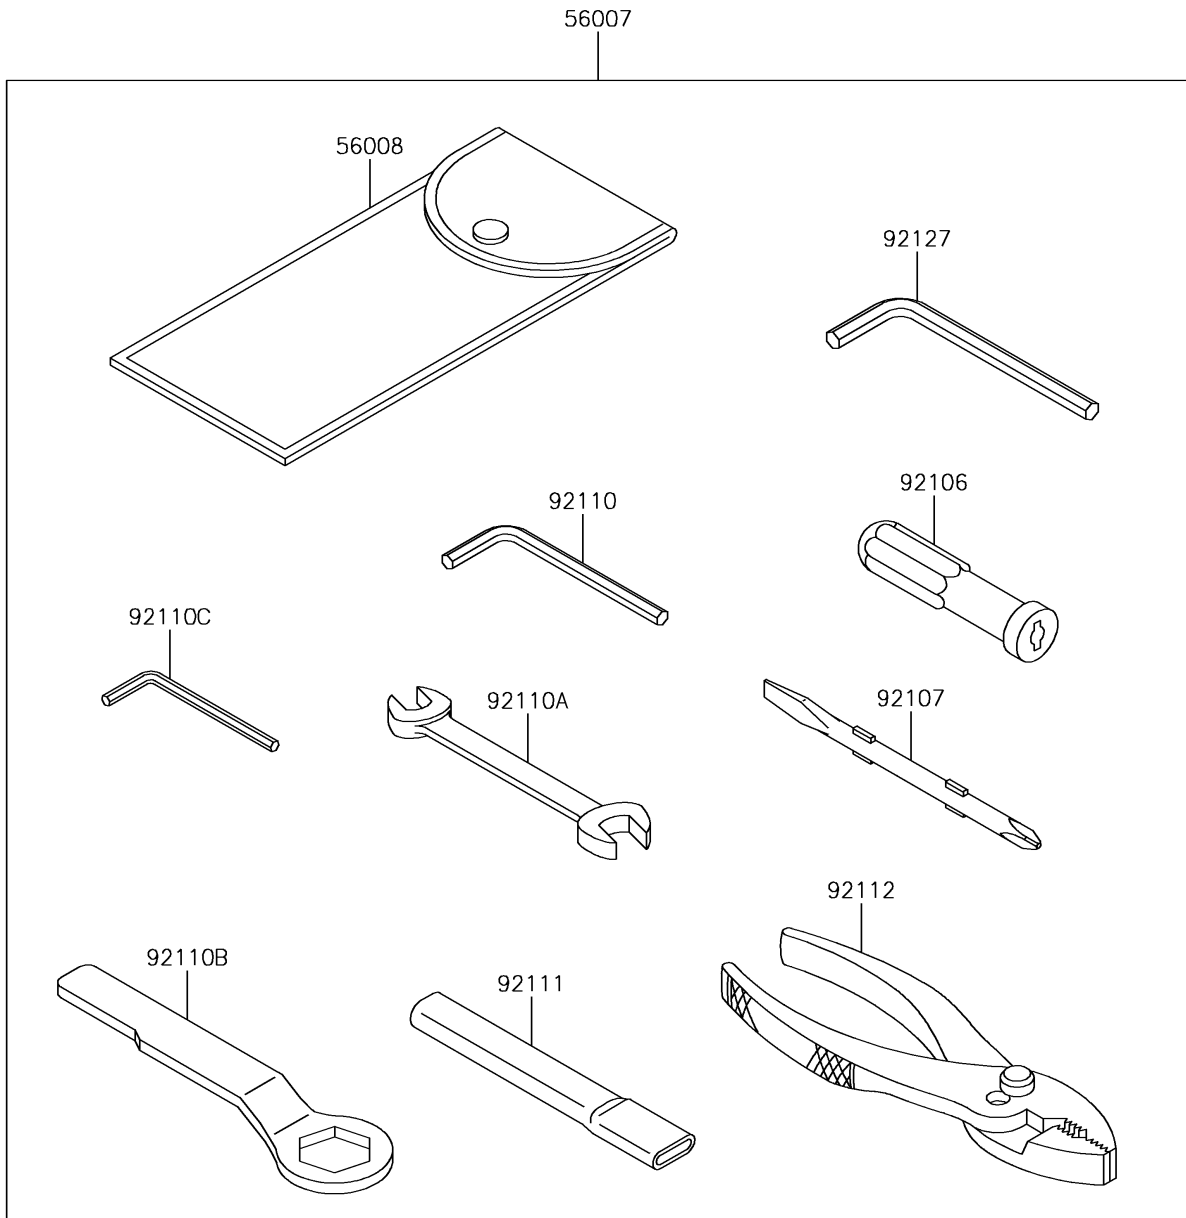

2018 NINJA® ZX™ -10R ABS KRT EDITION PARTS DIAGRAM

Owner's Tools

F2810

2018 NINJA® ZX™ -10R ABS KRT EDITION PARTS LIST

Owner's Tools

ITEM NAME	PART NUMBER	QUANTITY
TOOL-KIT (Ref # 56007)	56007-0141	1
BAG,TOOL (Ref # 56008)	56008-1075	1
GASKET-LIQUID,TB1211F,CLEAR (Ref # 92104)	92104-0004	1
GASKET-LIQUID,TB1216,GRAY (Ref # 92104A)	92104-1063	1
GASKET-LIQUID,TB1216B,BLACK (Ref # 92104B)	92104-1064	1
GASKET-LIQUID,TB1207B,BLACK (Ref # 92104C)	92104-2068	1
GRIP-SCREW DRIVER (Ref # 92106)	92106-1001	1
TOOL-DRIVER,#2PHILLIPS&SLOT (Ref # 92107)	92107-1051	1
TOOL-WRENCH,ALLEN,5MM (Ref # 92110)	92110-1015	1
TOOL-WRENCH,OPEN END,10X12 (Ref # 92110A)	92110-1152	1
TOOL-WRENCH,BOX END,32MM (Ref # 92110B)	92110-1161	1
TOOL-WRENCH,ALLEN,4MM (Ref # 92110C)	92110-3703	1
TOOL-BAR,BOX END WRENCH (Ref # 92111)	92111-1051	1
TOOL-PLIERS (Ref # 92112)	92112-1001	1
TOOL-WRENCH,ALLEN,6MM (Ref # 92127)	92127-003	1