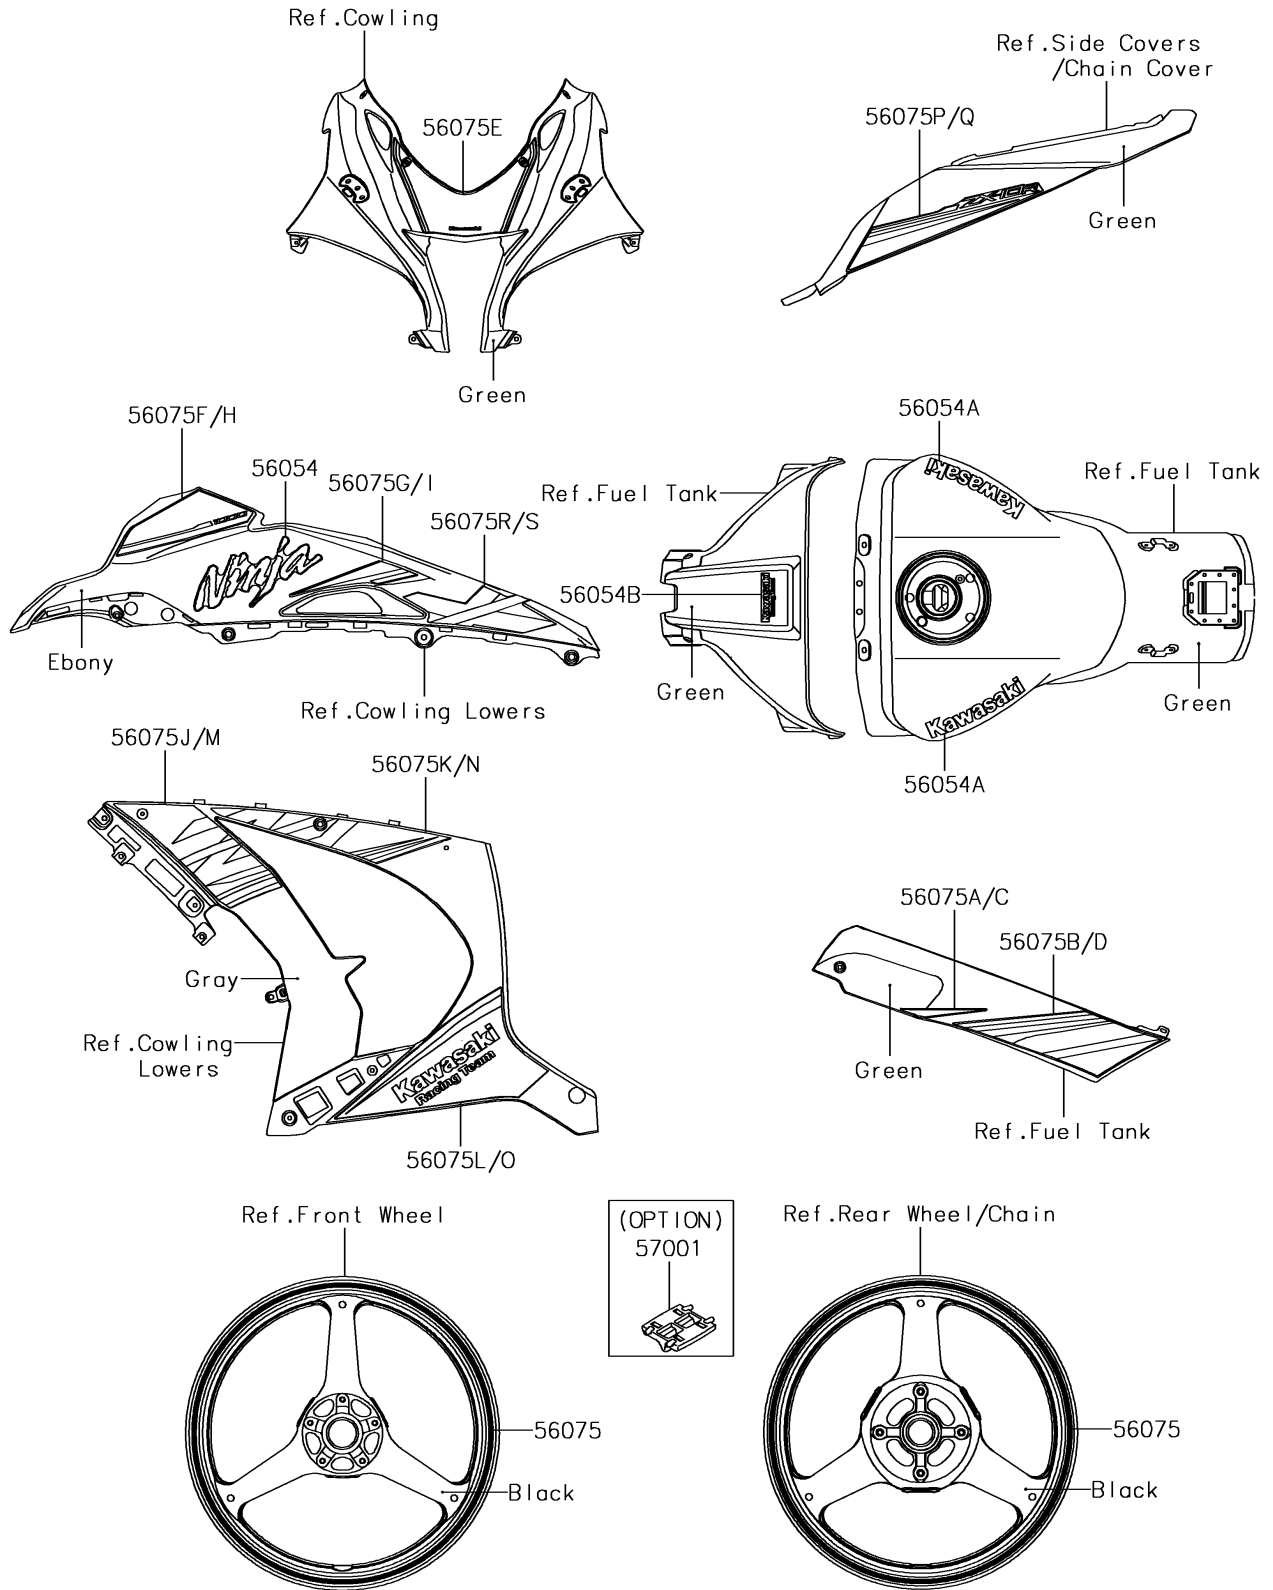

# 2018 NINJA® ZX™-10R ABS KRT EDITION PARTS DIAGRAM

Decals(Green)(SJFA)

F2861A

## 2018 NINJA® ZX™ -10R ABS KRT EDITION PARTS LIST

Decals(Green)(SJFA)

ITEM NAME	PART NUMBER	QUANTITY
MARK,SIDE COWL.,NINJA (Ref # 56054)	56054-2008	2
MARK,FUEL TANK,KAWASAKI (Ref # 56054A)	56054-2315	2
MARK,TANK COVER,KRT (Ref # 56054B)	56054-2366	1
PATTERN,WHEEL,GREEN,6X1079 (Ref # 56075)	56075-1575	4
PATTERN,TANK COVER,LH,FR (Ref # 56075A)	56075-3863	1
PATTERN,TANK COVER,LH,RR (Ref # 56075B)	56075-3864	1
PATTERN,TANK COVER,RH,FR (Ref # 56075C)	56075-3865	1
PATTERN,TANK COVER,RH,RR (Ref # 56075D)	56075-3866	1
PATTERN,UPP COWL.,CNT (Ref # 56075E)	56075-3867	1
PATTERN,SIDE COWL.,LH,UPP (Ref # 56075F)	56075-3868	1
PATTERN,SIDE COWL.,LH,CNT (Ref # 56075G)	56075-3869	1
PATTERN,SIDE COWL.,RH,UPP (Ref # 56075H)	56075-3870	1
PATTERN,SIDE COWL.,RH,CNT (Ref # 56075I)	56075-3871	1
PATTERN,LWR COWL.,LH,FR (Ref # 56075J)	56075-3872	1
PATTERN,LWR COWL.,LH,RR (Ref # 56075K)	56075-3873	1
PATTERN,LWR COWL.,LH,LWR (Ref # 56075L)	56075-3874	1
PATTERN,LWR COWL.,RH,FR (Ref # 56075M)	56075-3875	1
PATTERN,LWR COWL.,RH,RR (Ref # 56075N)	56075-3876	1
PATTERN,LWR COWL.,RH,LWR (Ref # 56075O)	56075-3877	1
PATTERN,TAIL COVER,LH (Ref # 56075P)	56075-3878	1
PATTERN,TAIL COVER,RH (Ref # 56075Q)	56075-3879	1
PATTERN,SIDE COWL.,LH,LWR (Ref # 56075R)	56075-3896	1
PATTERN,SIDE COWL.,RH,LWR (Ref # 56075S)	56075-3897	1
RIM STRIPE APPLICATOR (Ref # 57001)	57001-1752	AR