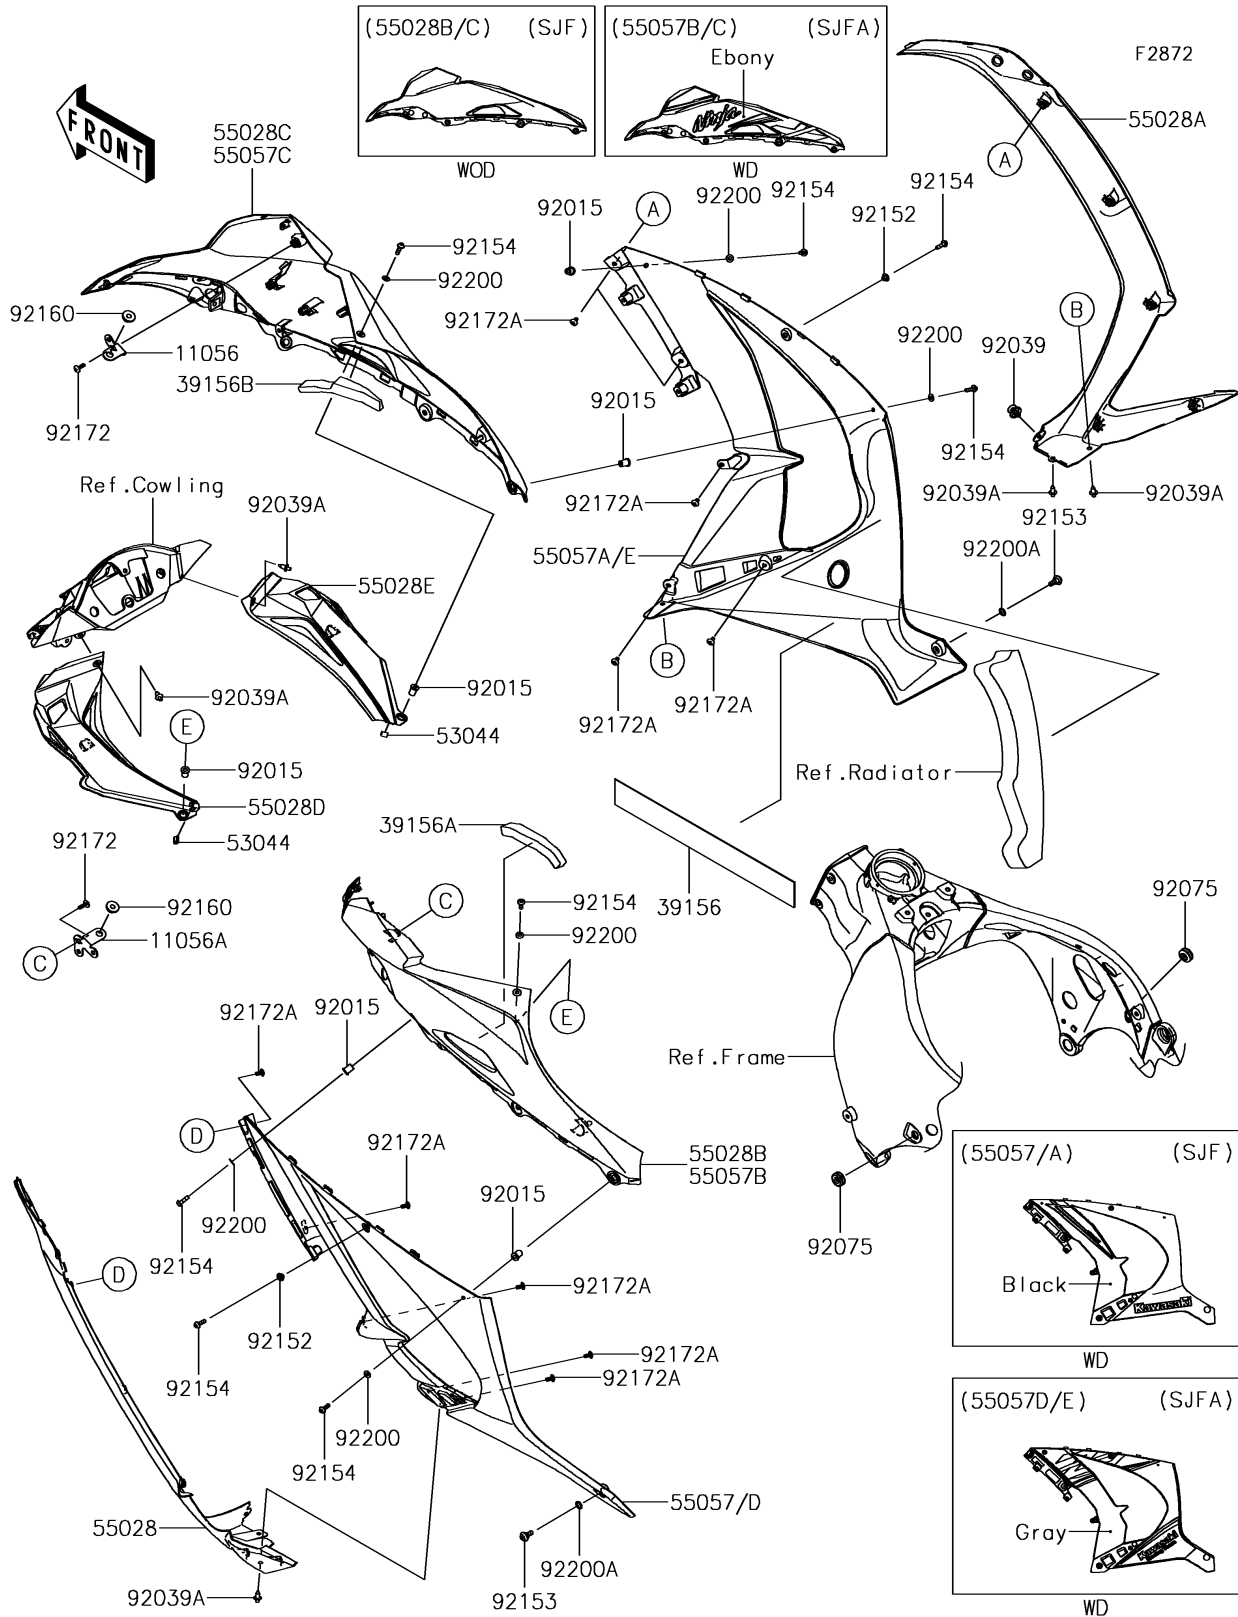

2018 NINJA® ZX™ -10R ABS KRT EDITION PARTS DIAGRAM

Cowling Lower

2018 NINJA® ZX™ -10R ABS KRT EDITION PARTS LIST

Cowling Lowers

ITEM NAME	PART NUMBER	QUANTITY
BRACKET,INNER COWL.,RH (Ref # 11056)	11056-7813	1
BRACKET,INNER COWL.,LH (Ref # 11056A)	11056-7814	1
PAD,49X400X0.3 (Ref # 39156)	39156-0753	1
PAD,SIDE COWL.,UPP,LH (Ref # 39156A)	39156-1972	1
PAD,SIDE COWL.,UPP,RH (Ref # 39156B)	39156-1974	1
TRIM (Ref # 53044)	53044-0552	2
COWLING,SIDE,FR,LH,F.BLACK (Ref # 55028)	55028-0336-6Z	1
COWLING,SIDE,FR,RH,F.BLACK (Ref # 55028A)	55028-0337-6Z	1
COWLING,INNER,LH,F.BLACK (Ref # 55028D)	55028-0576-6Z	1
COWLING,INNER,RH,F.BLACK (Ref # 55028E)	55028-0577-6Z	1
COWLING,SIDE,UPP,LH,EBONY (Ref # 55057B)	55057-5421-H8	1
COWLING,SIDE,UPP,RH,EBONY (Ref # 55057C)	55057-5422-H8	1
COWLING,SIDE,LH,M.G.GRAY (Ref # 55057D)	55057-5423-45W	1
COWLING,SIDE,RH,M.G.GRAY (Ref # 55057E)	55057-5424-45W	1
NUT,WELL,5MM (Ref # 92015)	92015-1757	6
RIVET,HOLE 8MM (Ref # 92039)	92039-0014	1
RIVET (Ref # 92039A)	92039-0068	5
DAMPER (Ref # 92075)	92075-1067	2
COLLAR,5.3X7.3X5.3 (Ref # 92152)	92152-2190	2
BOLT,SOCKET,6MM (Ref # 92153)	92153-0489	2
BOLT,SOCKET,5X16 (Ref # 92154)	92154-0209	8
DAMPER (Ref # 92160)	92160-1613	2
SCREW,TAPPING,5X16 (Ref # 92172)	92172-0175	2
SCREW,TAPPING,5X10 (Ref # 92172A)	92172-0335	10
WASHER,NYLONE,5.3X11.5X0.5 (Ref # 92200)	92200-0006	6
WASHER,10.4X15.9X0.5 (Ref # 92200A)	92200-0157	2