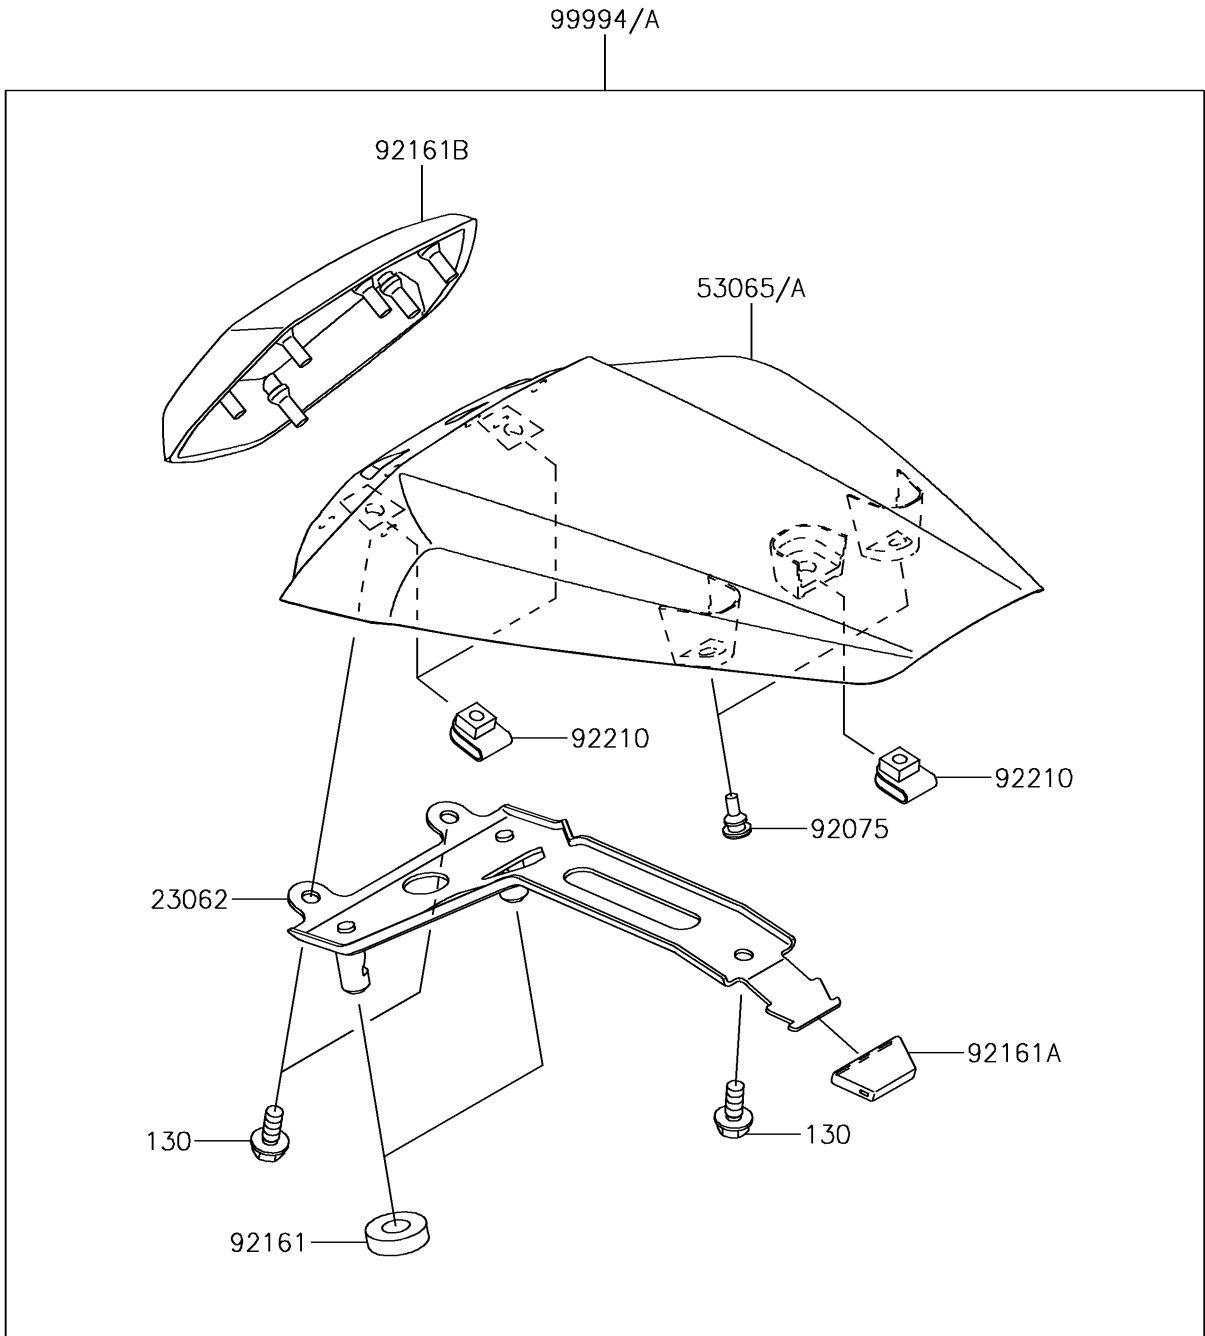

2018 NINJA® ZX™ -10R ABS PARTS DIAGRAM

Accessory(Single Seat Cover)

F2910

2018 NINJA® ZX™ -10R ABS PARTS LIST

Accessory(Single Seat Cover)

ITEM NAME	PART NUMBER	QUANTITY
BOLT-FLANGED,6X14 (Ref # 130)	130BA0614	3
BRACKET-COMP (Ref # 23062)	23062-0861	1
COVER SEAT,N.M.SILVER (Ref # 53065)	53065-0038-60S	1
DAMPER,6X10X15 (Ref # 92075)	92075-1808	2
DAMPER (Ref # 92161)	92161-0174	2
DAMPER (Ref # 92161A)	92161-0629	1
DAMPER,SEAT PAD (Ref # 92161B)	92161-1812	1
NUT,6MM (Ref # 92210)	92210-0277	3
KIT,SINGLE SEAT COVER,N.M.SIL (Ref # 99994)	99994-0667-60S	1