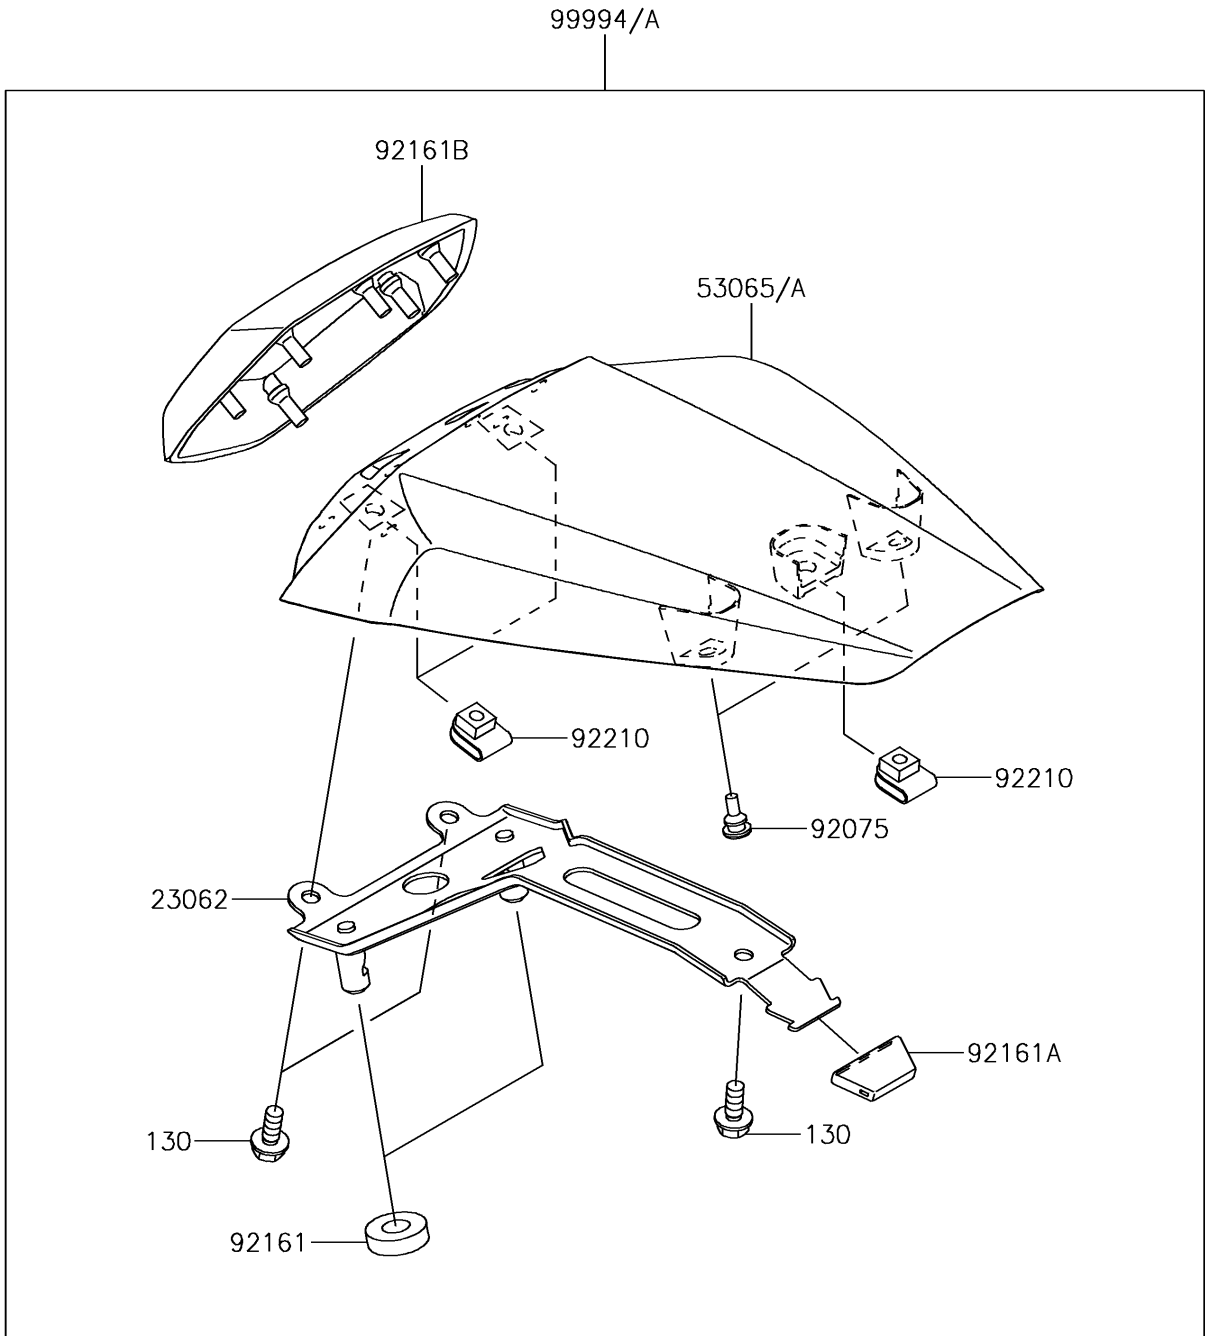

2018 NINJA® ZX™ -10R ABS KRT EDITION PARTS DIAGRAM

Accessory(Single Seat Cover)

F2910

2018 NINJA® ZX™ -10R ABS KRT EDITION PARTS LIST

Accessory(Single Seat Cover)

ITEM NAME	PART NUMBER	QUANTITY
BOLT-FLANGED,6X14 (Ref # 130)	130BA0614	3
BRACKET-COMP (Ref # 23062)	23062-0861	1
COVER SEAT,L.GREEN (Ref # 53065A)	53065-0038-777	1
DAMPER,6X10X15 (Ref # 92075)	92075-1808	2
DAMPER (Ref # 92161)	92161-0174	2
DAMPER (Ref # 92161A)	92161-0629	1
DAMPER,SEAT PAD (Ref # 92161B)	92161-1812	1
NUT,6MM (Ref # 92210)	92210-0277	3
KIT,SINGLE SEAT COVER,L.GREEN (Ref # 99994A)	99994-0667-777	1