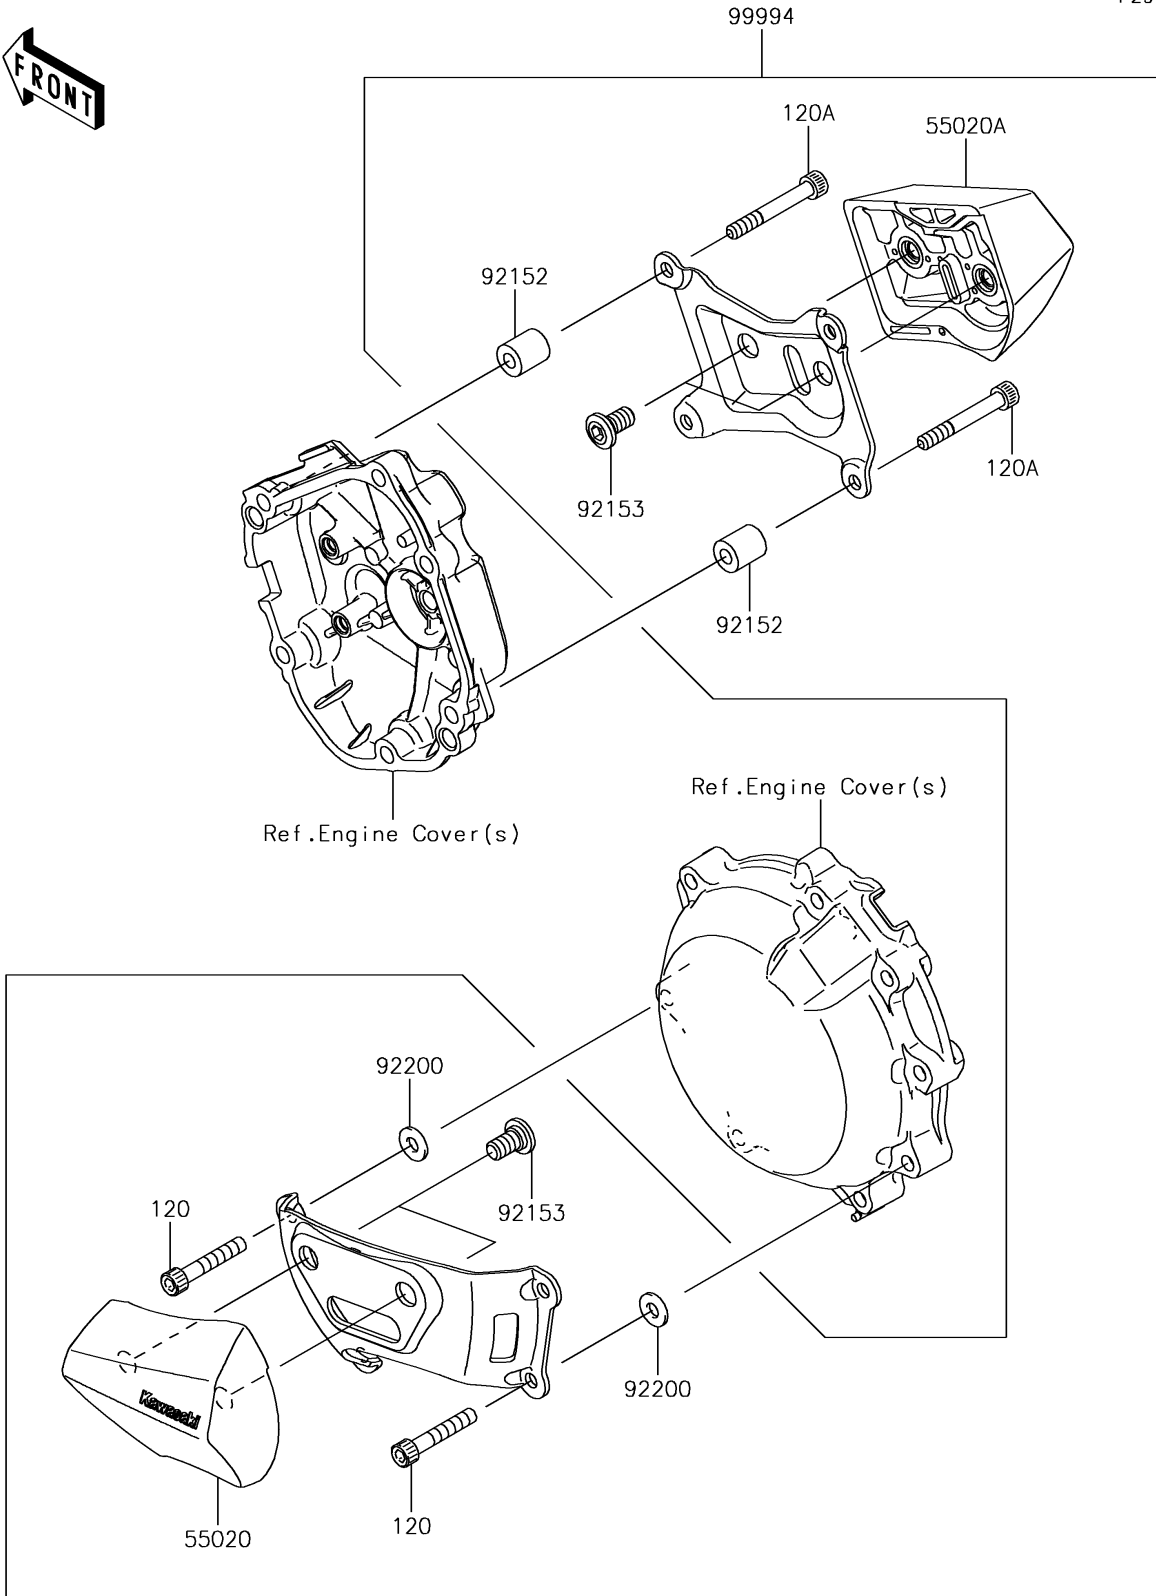

2018 NINJA® ZX™ -10R ABS PARTS DIAGRAM

Accessory(Frame Slider)

F2910A

2018 NINJA® ZX™-10R ABS PARTS LIST

Accessory(Frame Slider)

ITEM NAME	PART NUMBER	QUANTITY
BOLT-SOCKET,6X35 (Ref # 120)	120CC0635	4
BOLT-SOCKET,6X45 (Ref # 120A)	120CC0645	4
GUARD,ENGINE,LH (Ref # 55020)	55020-0595	1
GUARD,ENGINE,RH (Ref # 55020A)	55020-0596	1
COLLAR,6.5X14X16 (Ref # 92152)	92152-0940	4
BOLT,SOCKET,8X15 (Ref # 92153)	92153-1810	4
WASHER,6.5X14.5X1.5 (Ref # 92200)	92200-3775	4
KIT-ACCESSORY,SLIDER (Ref # 99994)	99994-0210	1