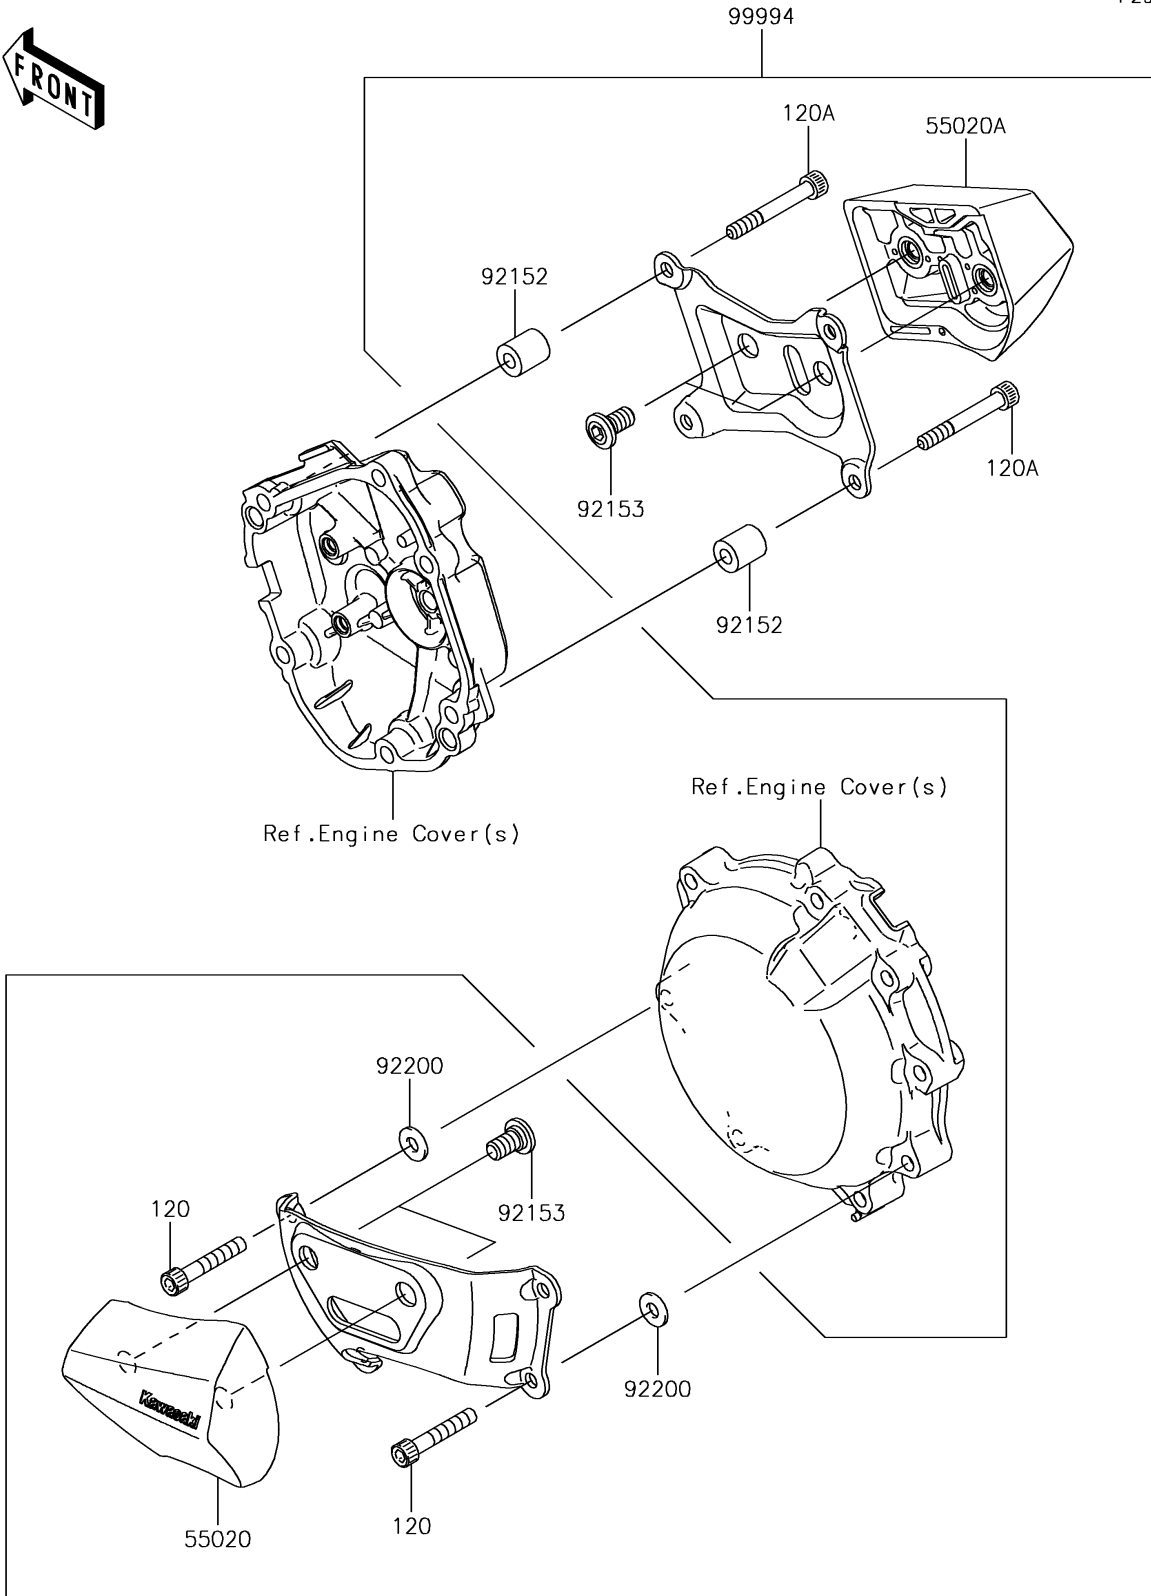

2018 NINJA® ZX™ -10R ABS PARTS DIAGRAM

Accessory(Frame Slider)

F2910A

2018 NINJA® ZX™-10R ABS PARTS LIST

Accessory(Frame Slider)

ITEM NAME	PART NUMBER	QUANTITY
BOLT-SOCKET,6X35 (Ref # 120)	120CC0635	4
BOLT-SOCKET,6X45 (Ref # 120A)	120CC0645	4
GUARD,ENGINE,LH (Ref # 55020)	55020-0595	1
GUARD,ENGINE,RH (Ref # 55020A)	55020-0596	1
COLLAR,6.5X14X16 (Ref # 92152)	92152-0940	4
BOLT,SOCKET,8X15 (Ref # 92153)	92153-1810	4
WASHER,6.5X14.5X1.5 (Ref # 92200)	92200-3775	4
KIT-ACCESSORY,SLIDER (Ref # 99994)	99994-0210	1