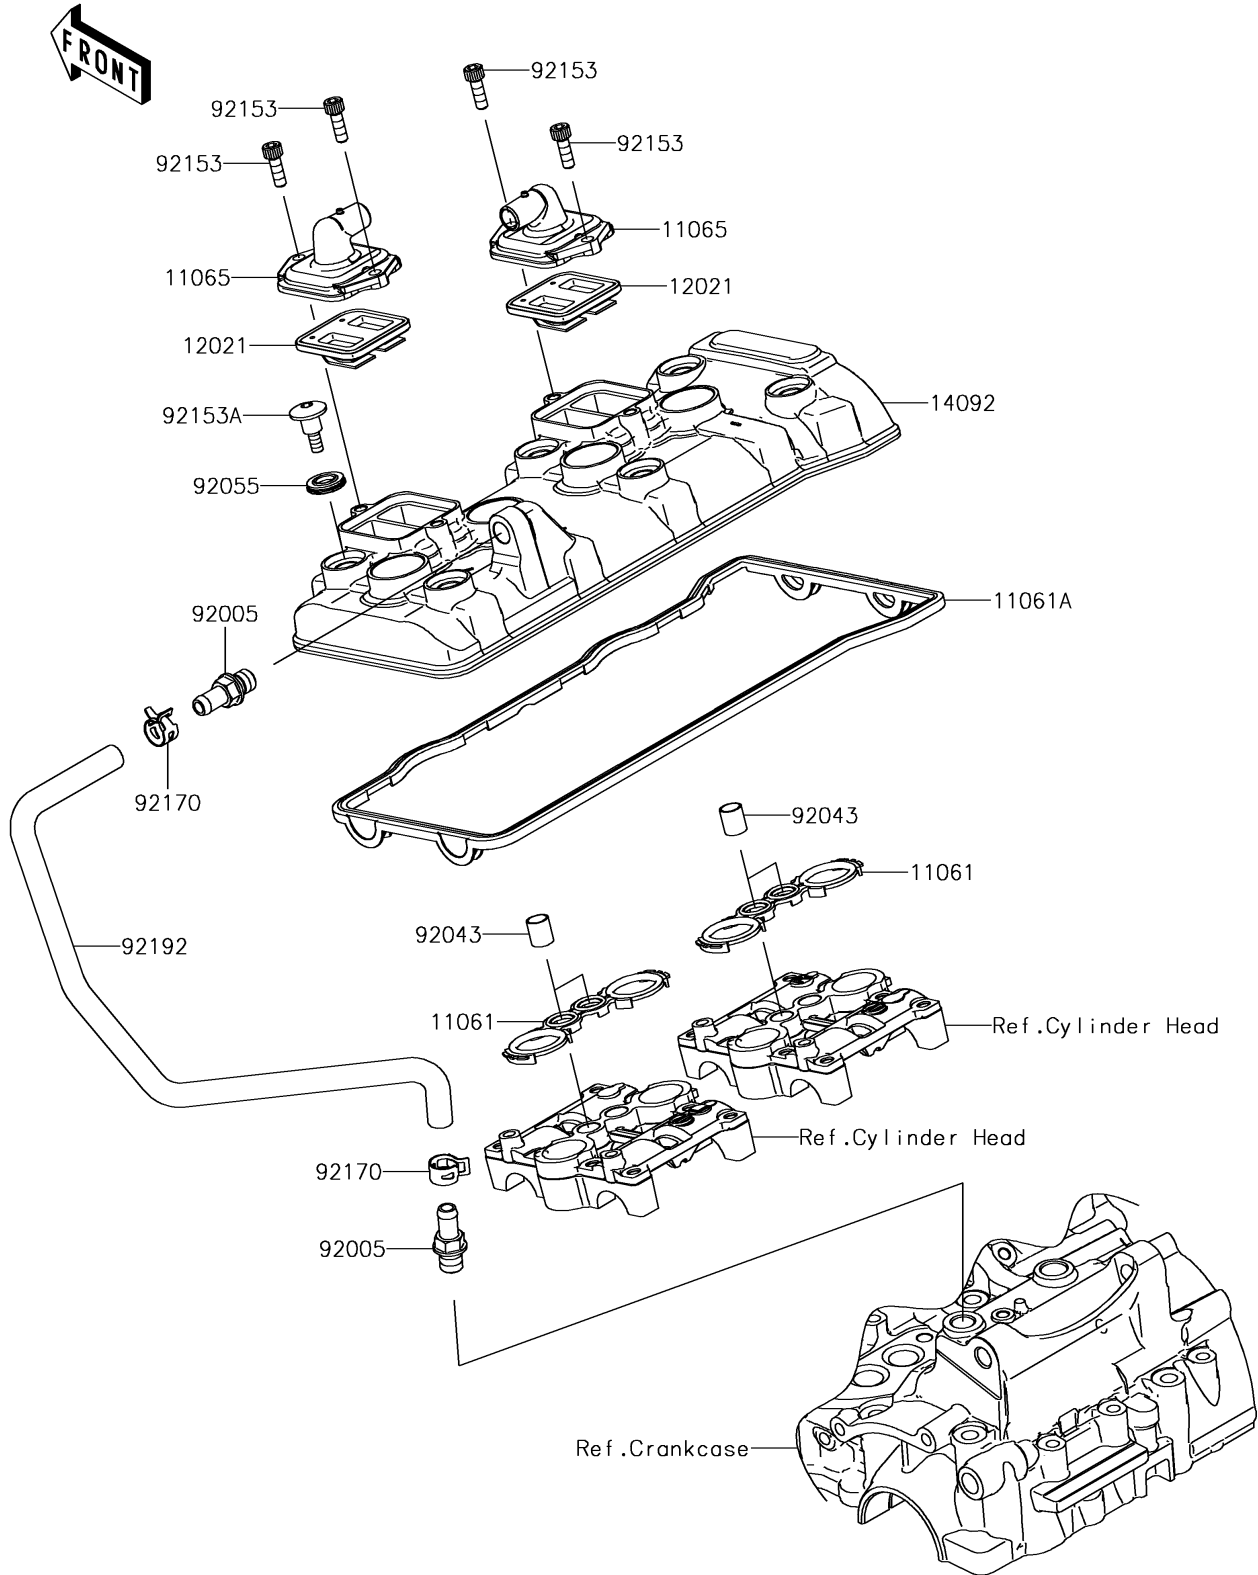

2018 NINJA® ZX™ -6R PARTS DIAGRAM

Cylinder Head Cover

E1112

2018 NINJA® ZX™ -6R PARTS LIST

Cylinder Head Cover

ITEM NAME	PART NUMBER	QUANTITY
GASKET,PLUG HOLE (Ref # 11061)	11061-0374	2
GASKET,HEAD COVER (Ref # 11061A)	11061-0375	1
CAP,HEAD COVER (Ref # 11065)	11065-0328	2
VALVE-ASSY-REED (Ref # 12021)	12021-0016	2
COVER,HEAD (Ref # 14092)	14092-1084	1
FITTING,BREATHER CONNECTION (Ref # 92005)	92005-0086	2
PIN,10.1X12X14 (Ref # 92043)	92043-4009	4
RING-O (Ref # 92055)	92055-0187	6
BOLT,SOCKET,6X18 (Ref # 92153)	92153-1284	4
BOLT,SOCKET,6X22.5 (Ref # 92153A)	92153-1779	6
CLAMP (Ref # 92170)	92170-1938	2
TUBE,BREATHER CONNECTION (Ref # 92192)	92192-0423	1