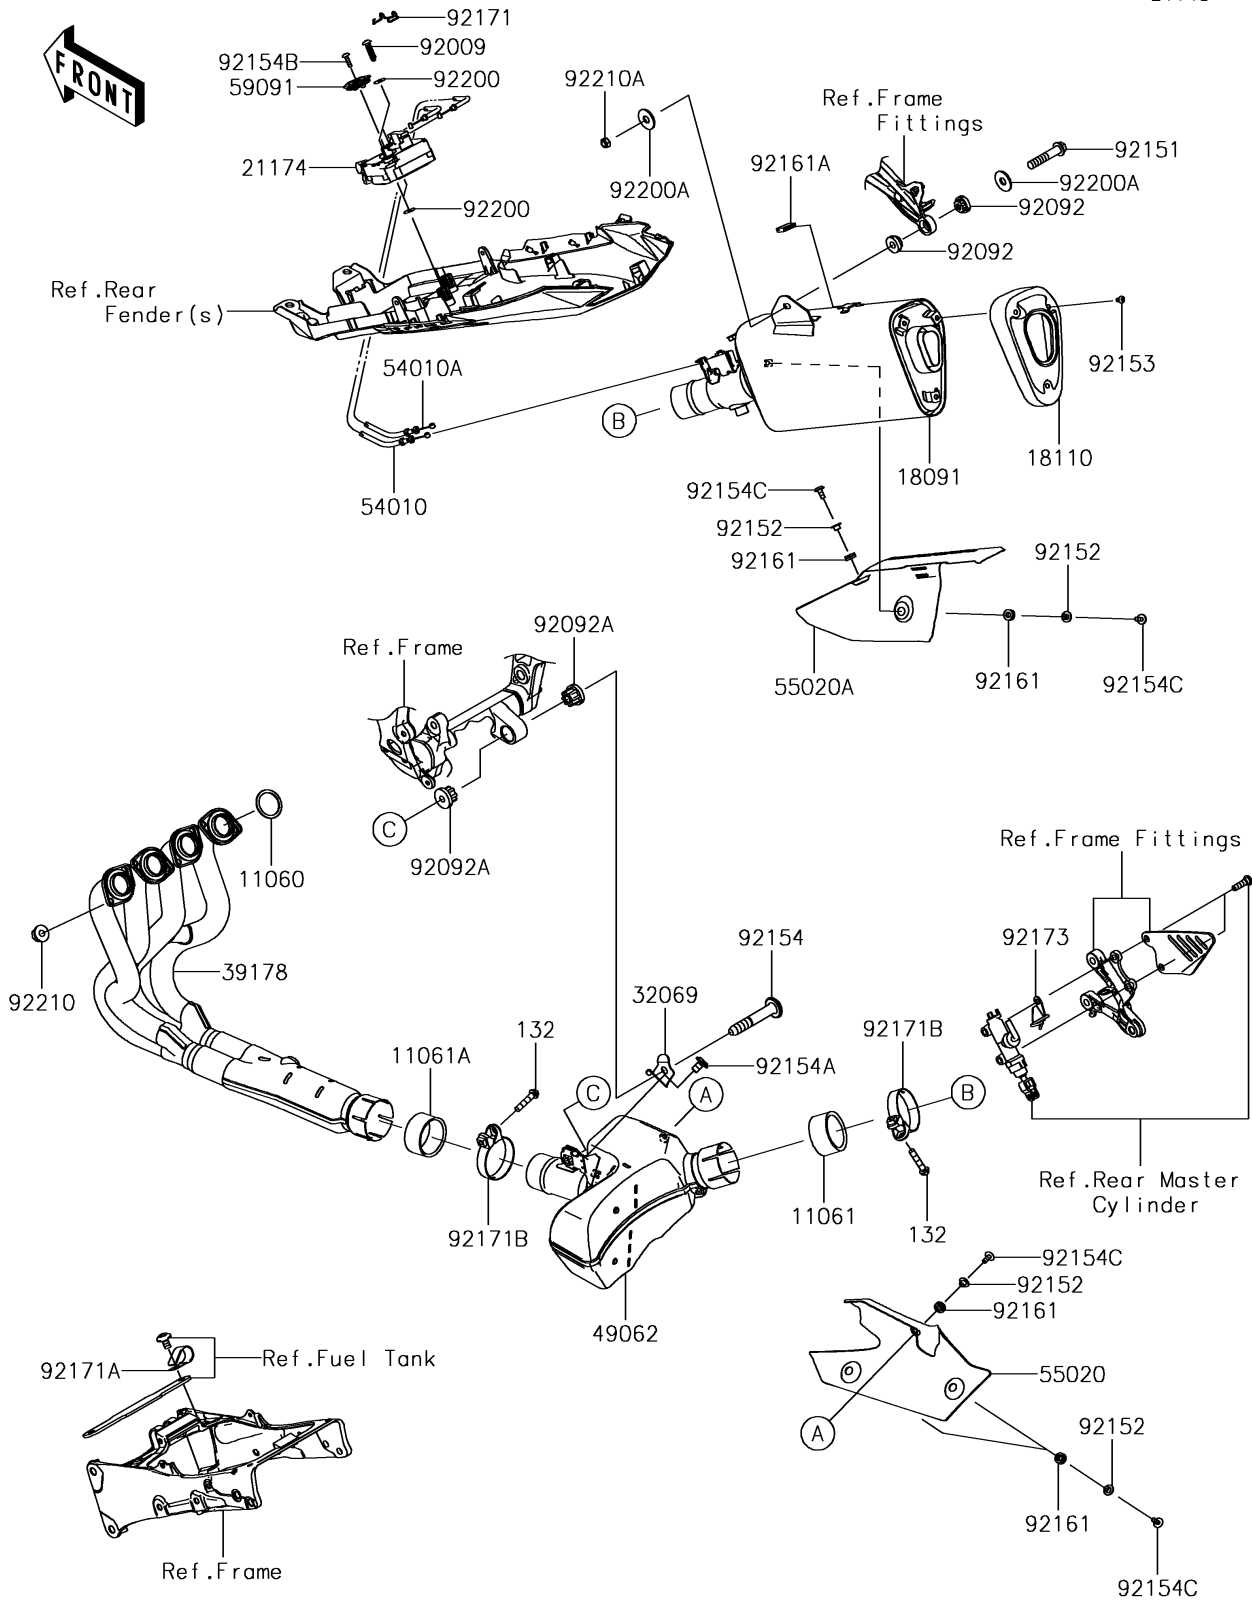

2018 NINJA® ZX™ -6R PARTS DIAGRAM

Muffler(s)

E1140

2018 NINJA® ZX™ -6R PARTS LIST

Muffler(s)

ITEM NAME	PART NUMBER	QUANTITY
GASKET,EXHAUST PIPE (Ref # 11060)	11060-1203	4
GASKET,50.8X62X30 (Ref # 11061)	11061-0447	1
GASKET,54X62X30 (Ref # 11061A)	11061-0448	1
BOLT-FLANGED-SMALL,8X40 (Ref # 132)	132BC0840	2
BODY-COMP-MUFFLER (Ref # 18091)	18091-0909	1
BODY END-MUFFLER (Ref # 18110)	18110-0185	1
MOTOR-ELECTRIC (Ref # 21174)	21174-0005	1
BRACKET-MUFFLER (Ref # 32069)	32069-0340	1
MANIFOLD-COMP-EXHAUST (Ref # 39178)	39178-0207	1
PIPE-COMP-EXHAUST (Ref # 49062)	49062-0713	1
CABLE,CLOSE (Ref # 54010)	54010-0592	1
CABLE,OPEN (Ref # 54010A)	54010-0599	1
GUARD,CHAMBER (Ref # 55020)	55020-0864	1
GUARD,FRONT COVER (Ref # 55020A)	55020-0901	1
PULLEY (Ref # 59091)	59091-0007	1
SCREW,TAPPING,6X30 (Ref # 92009)	92009-1481	2
BUSHING-RUBBER (Ref # 92092)	92092-0018	2
BUSHING-RUBBER,MUFFLER (Ref # 92092A)	92092-1087	2
BOLT,FLANGED,8X40 (Ref # 92151)	92151-1532	1
COLLAR,6.3X8.3X16 (Ref # 92152)	92152-0286	5
BOLT,HEX HEAD,6X8 (Ref # 92153)	92153-1758	3
BOLT,SOCKET,10X61 (Ref # 92154)	92154-0125	1
BOLT,SOCKET,10X16 (Ref # 92154A)	92154-0126	1
BOLT,TORX,5X18 (Ref # 92154B)	92154-0217	1
BOLT,SOCKET,6X14 (Ref # 92154C)	92154-0907	5
DAMPER (Ref # 92161)	92161-0308	5
DAMPER (Ref # 92161A)	92161-1228	1
CLAMP (Ref # 92171)	92171-0292	1
CLAMP,L=60 (Ref # 92171A)	92171-0652	1

2018 NINJA® ZX™-6R PARTS LIST

Muffler(s)

ITEM NAME	PART NUMBER	QUANTITY
CLAMP,64.5MM (Ref # 92171B)	92171-1668	2
CLAMP (Ref # 92173)	92173-1053	1
WASHER (Ref # 92200)	92200-0078	4
WASHER,8.0X22.0X1.5 (Ref # 92200A)	92200-0174	2
NUT,8MM (Ref # 92210)	92210-0076	8
NUT,8MM (Ref # 92210A)	92210-0173	1