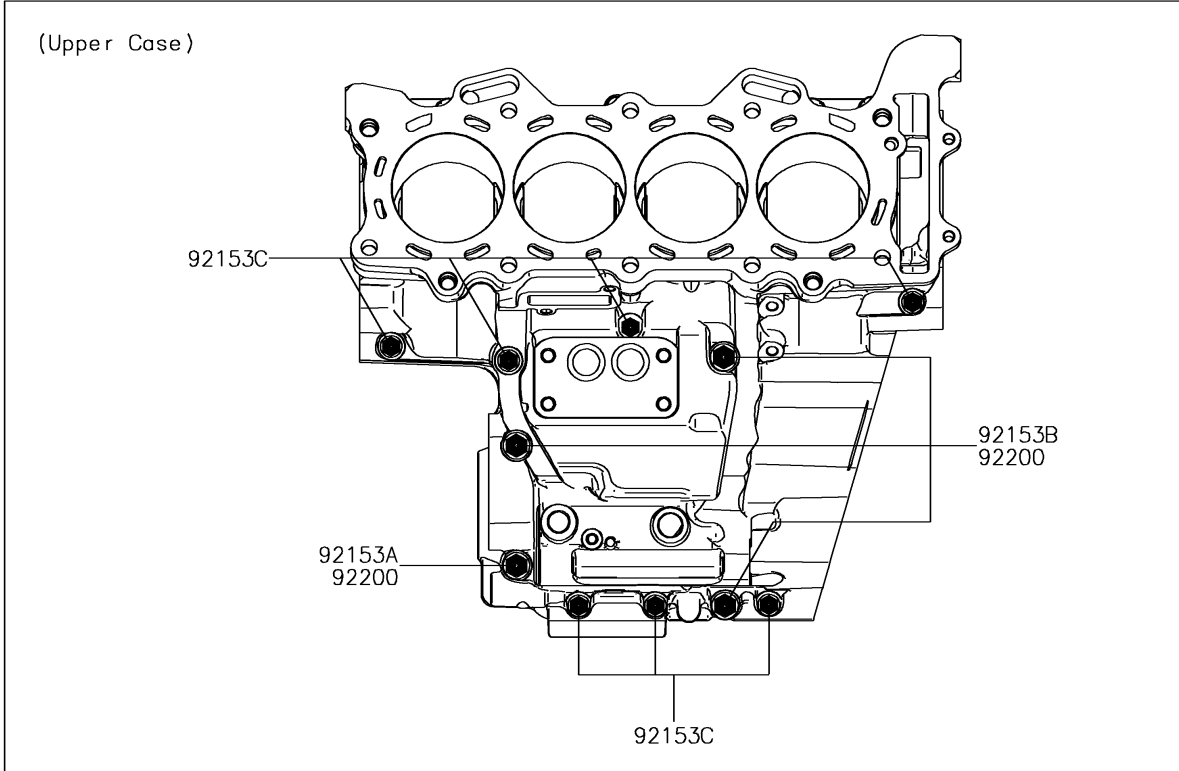

2018 NINJA® ZX™ -6R PARTS DIAGRAM

Crankcase Bolt Pattern

E1412

2018 NINJA® ZX™-6R PARTS LIST

Crankcase Bolt Pattern

ITEM NAME	PART NUMBER	QUANTITY
BOLT,FLANGED,8X95 (Ref # 92153)	92153-1631	10
BOLT,FLANGED,8X90 (Ref # 92153A)	92153-1632	1
BOLT,FLANGED,8X75 (Ref # 92153B)	92153-1633	3
BOLT,FLANGED,6X68 (Ref # 92153C)	92153-1637	7
BOLT,FLANGED,6X50 (Ref # 92153D)	92153-1638	9
WASHER,8.2X16X1.6 (Ref # 92200)	92200-0047	4
WASHER,8.5X18X3.0 (Ref # 92200A)	92200-0153	10