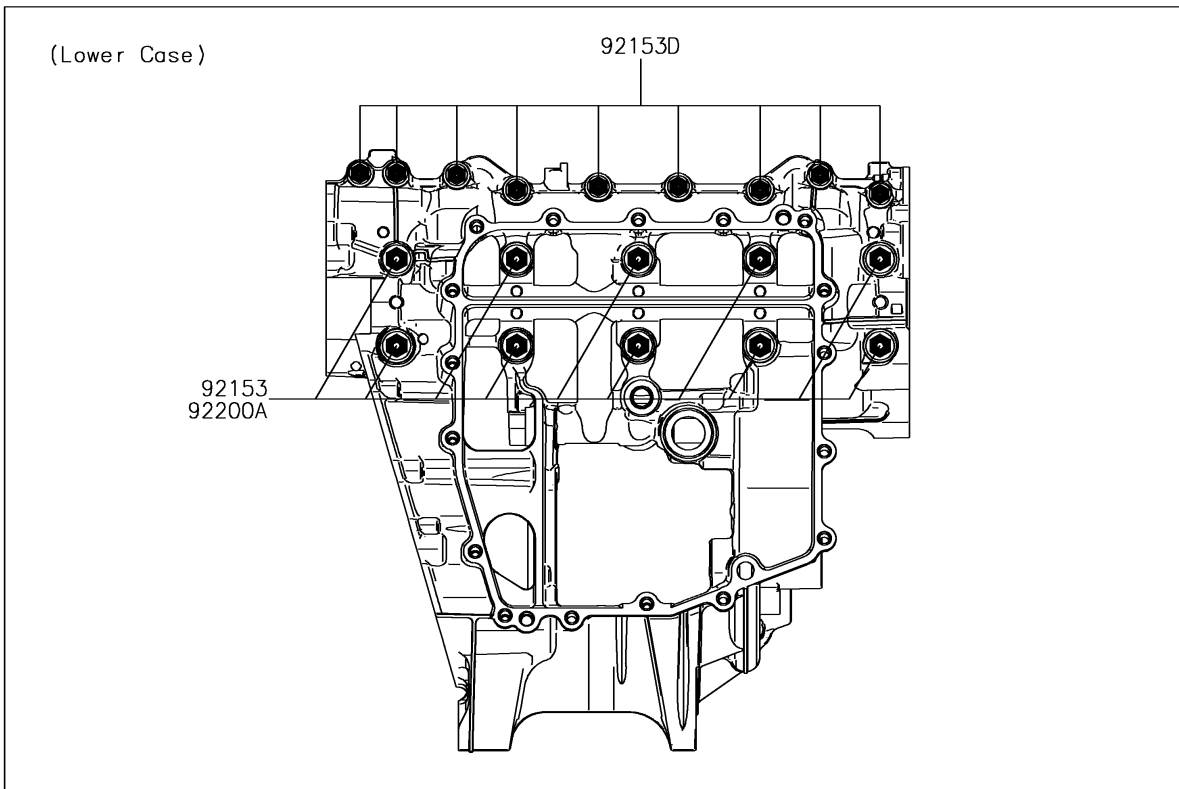

2018 NINJA® ZX™ -6R PARTS DIAGRAM

Crankcase Bolt Pattern

E1412

2018 NINJA® ZX™-6R PARTS LIST

Crankcase Bolt Pattern

ITEM NAME	PART NUMBER	QUANTITY
BOLT,FLANGED,8X95 (Ref # 92153)	92153-1631	10
BOLT,FLANGED,8X90 (Ref # 92153A)	92153-1632	1
BOLT,FLANGED,8X75 (Ref # 92153B)	92153-1633	3
BOLT,FLANGED,6X68 (Ref # 92153C)	92153-1637	7
BOLT,FLANGED,6X50 (Ref # 92153D)	92153-1638	9
WASHER,8.2X16X1.6 (Ref # 92200)	92200-0047	4
WASHER,8.5X18X3.0 (Ref # 92200A)	92200-0153	10