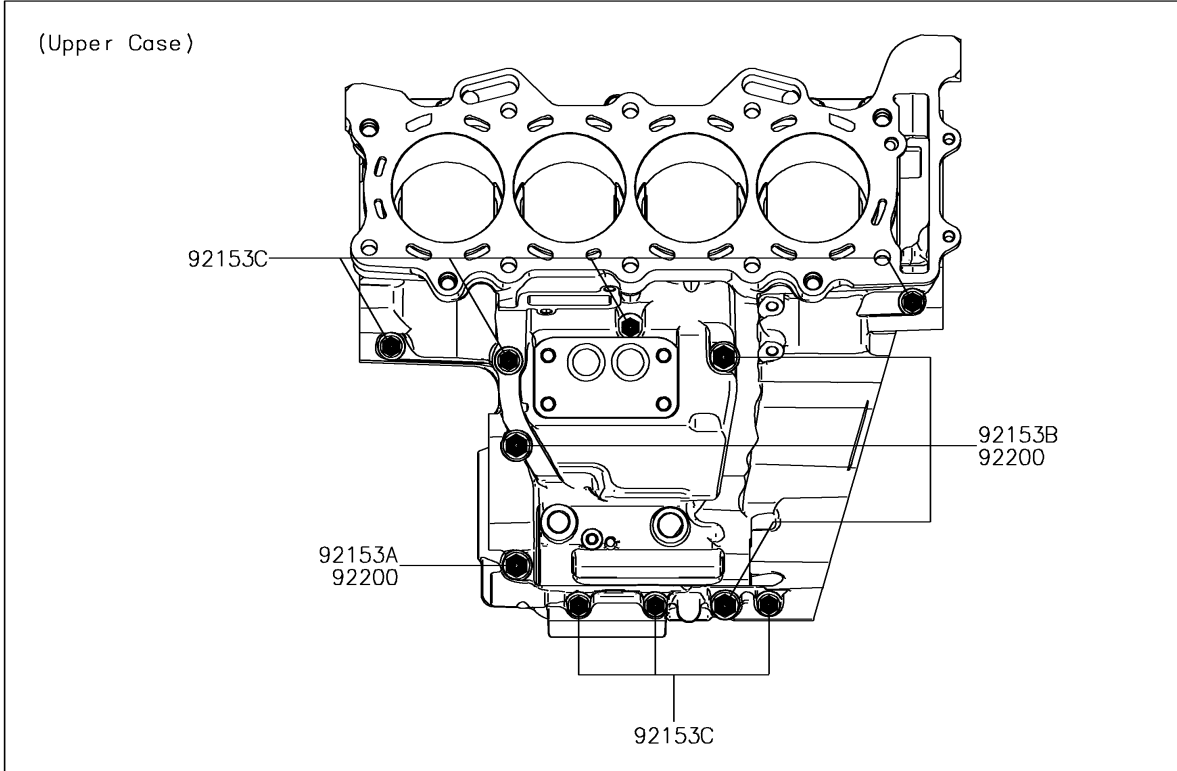

2018 NINJA® ZX™ -6R PARTS DIAGRAM

Crankcase Bolt Pattern

E1412

2018 NINJA® ZX™-6R PARTS LIST

Crankcase Bolt Pattern

ITEM NAME	PART NUMBER	QUANTITY
BOLT,FLANGED,8X95 (Ref # 92153)	92153-1631	10
BOLT,FLANGED,8X90 (Ref # 92153A)	92153-1632	1
BOLT,FLANGED,8X75 (Ref # 92153B)	92153-1633	3
BOLT,FLANGED,6X68 (Ref # 92153C)	92153-1637	7
BOLT,FLANGED,6X50 (Ref # 92153D)	92153-1638	9
WASHER,8.2X16X1.6 (Ref # 92200)	92200-0047	4
WASHER,8.5X18X3.0 (Ref # 92200A)	92200-0153	10