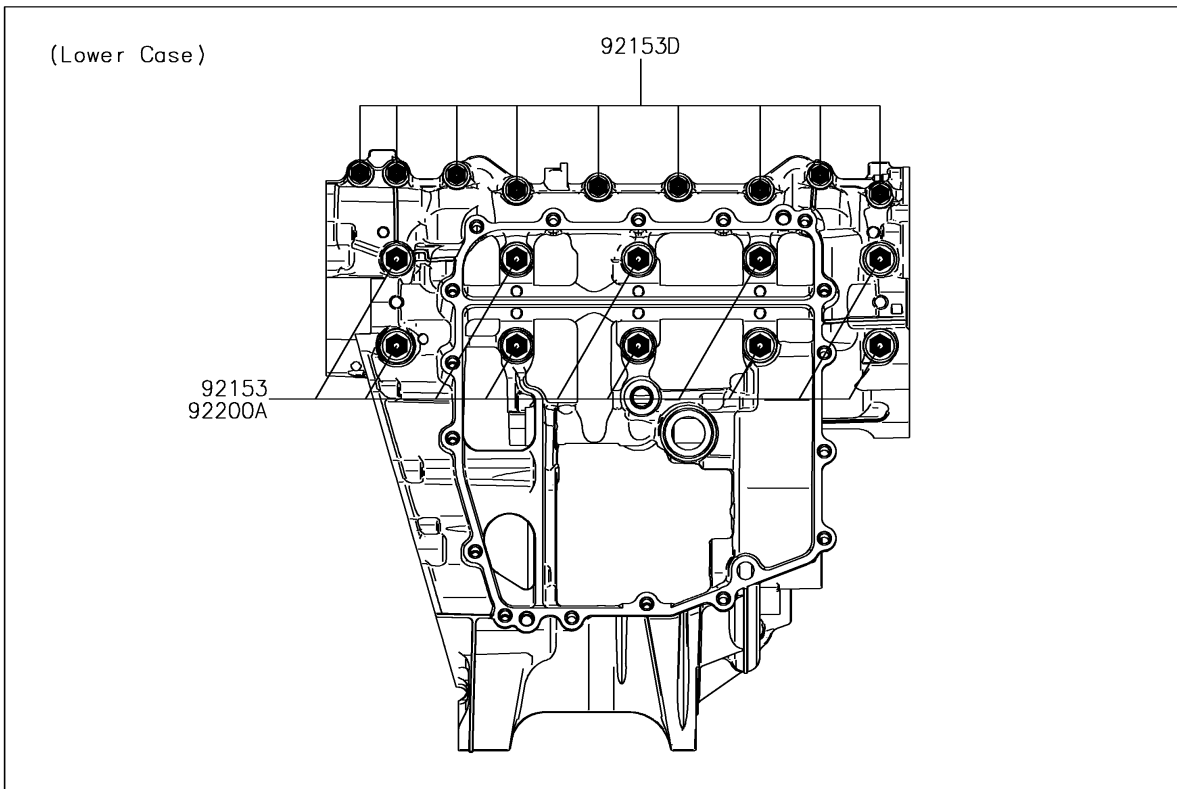

2018 NINJA® ZX™ -6R PARTS DIAGRAM

Crankcase Bolt Pattern

E1412

2018 NINJA® ZX™-6R PARTS LIST

Crankcase Bolt Pattern

ITEM NAME	PART NUMBER	QUANTITY
BOLT,FLANGED,8X95 (Ref # 92153)	92153-1631	10
BOLT,FLANGED,8X90 (Ref # 92153A)	92153-1632	1
BOLT,FLANGED,8X75 (Ref # 92153B)	92153-1633	3
BOLT,FLANGED,6X68 (Ref # 92153C)	92153-1637	7
BOLT,FLANGED,6X50 (Ref # 92153D)	92153-1638	9
WASHER,8.2X16X1.6 (Ref # 92200)	92200-0047	4
WASHER,8.5X18X3.0 (Ref # 92200A)	92200-0153	10