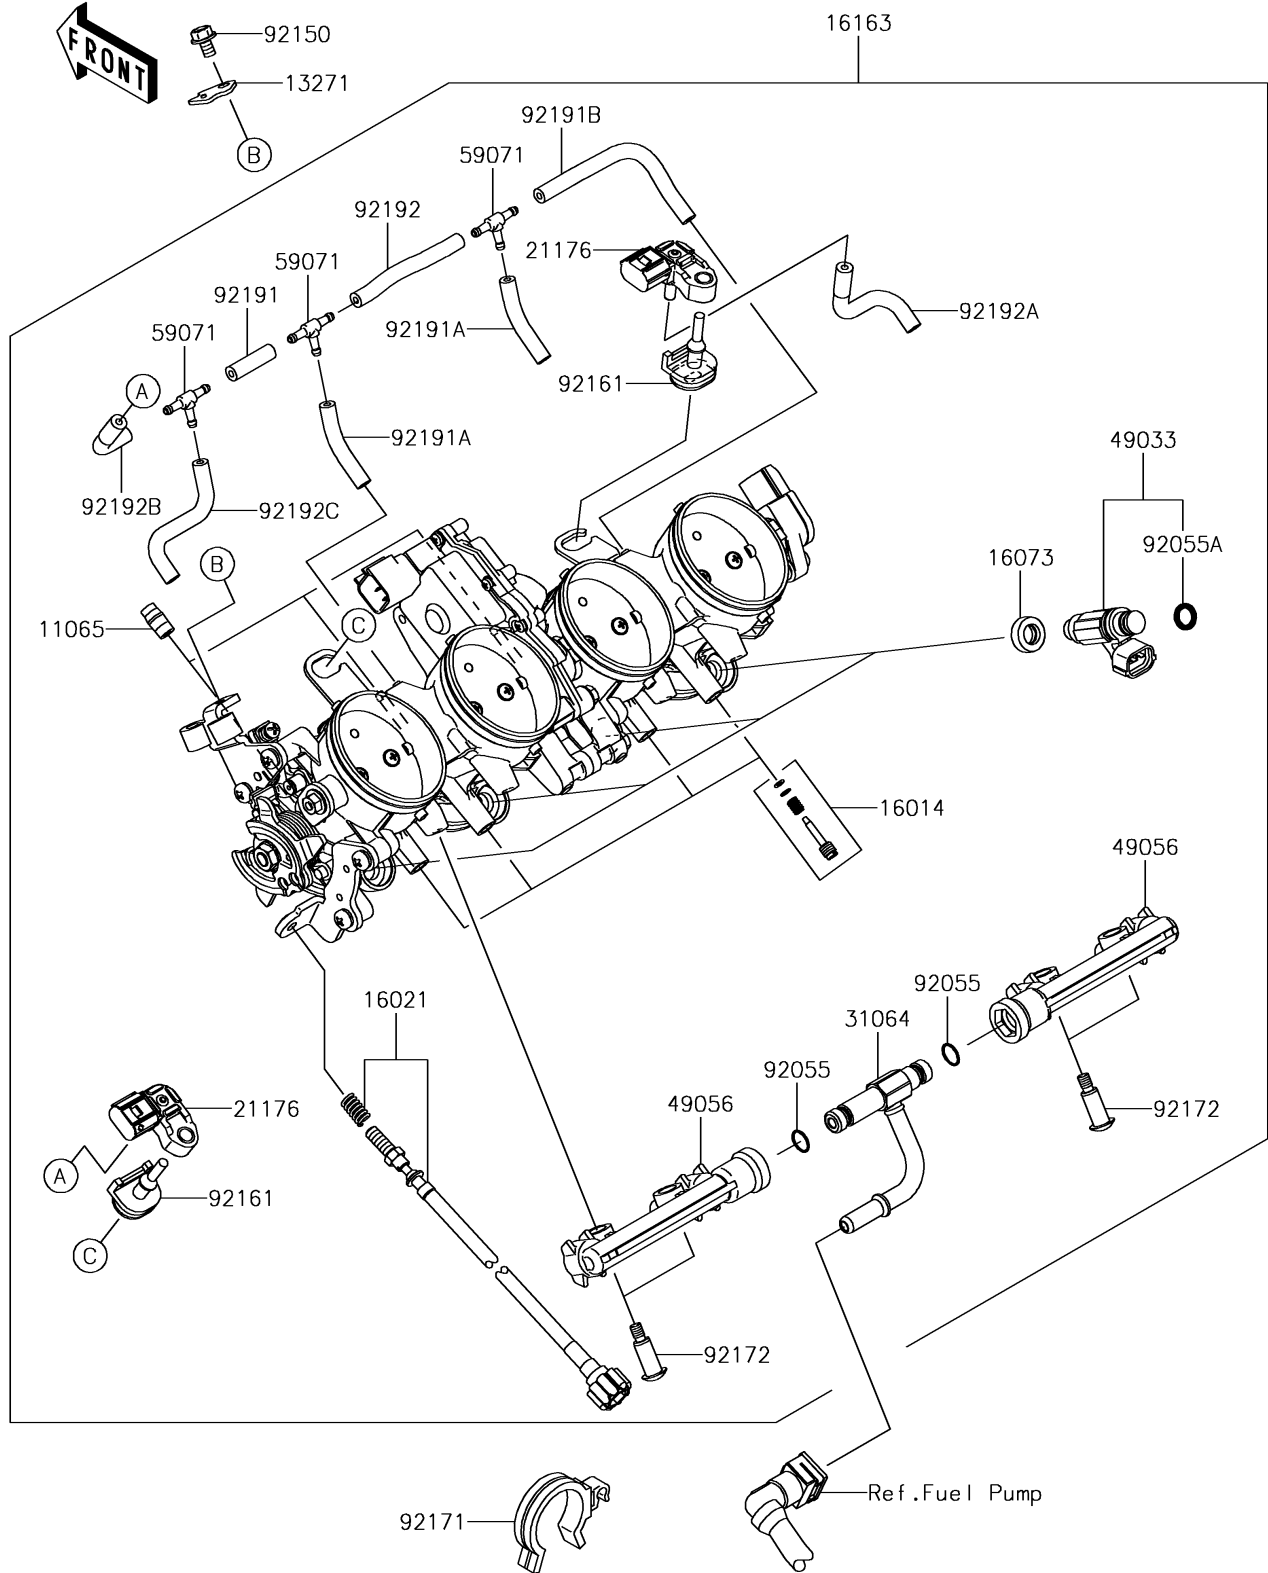

2018 NINJA® ZX™ -6R KRT EDITION PARTS DIAGRAM

Throttle(CN,US)

E1510

2018 NINJA® ZX™ -6R KRT EDITION PARTS LIST

Throttle(CN,US)

ITEM NAME	PART NUMBER	QUANTITY
CAP (Ref # 11065)	11065-0018	3
PLATE (Ref # 13271)	13271-0559	1
SCREW-PILOT AIR (Ref # 16014)	16014-0002	4
SCREW-THROTTLE STOP (Ref # 16021)	16021-0028	1
INSULATOR (Ref # 16073)	16073-3707	4
THROTTLE-ASSY,TTK38 (Ref # 16163)	16163-0772	1
SENSOR,PRESSURE (Ref # 21176)	21176-0111	2
PIPE-COMP (Ref # 31064)	31064-0622	1
NOZZLE-INJECTION (Ref # 49033)	49033-0012	4
PIPE-INJECTION (Ref # 49056)	49056-0014	2
JOINT,3WAY,T (Ref # 59071)	59071-3752	3
RING-O (Ref # 92055)	92055-0064	2
RING-O,INJECTION NOZZLE (Ref # 92055A)	92055-1622	4
BOLT,5X8 (Ref # 92150)	92150-1406	1
DAMPER (Ref # 92161)	92161-0673	2
CLAMP (Ref # 92171)	92171-0359	1
SCREW,PIPE INJECTION (Ref # 92172)	92172-0064	4
TUBE,3X7X25 (Ref # 92191)	92191-0020	1
TUBE,3X7X40 (Ref # 92191A)	92191-0022	2
TUBE,3X7X100 (Ref # 92191B)	92191-0023	1
TUBE,3X7X72 (Ref # 92192)	92192-0739	1
TUBE,THROBO RH-SENSOR (Ref # 92192A)	92192-0840	1
TUBE,THROBO LH-JOINT (Ref # 92192B)	92192-0841	1
TUBE,SENSOR-JOINT (Ref # 92192C)	92192-0842	1