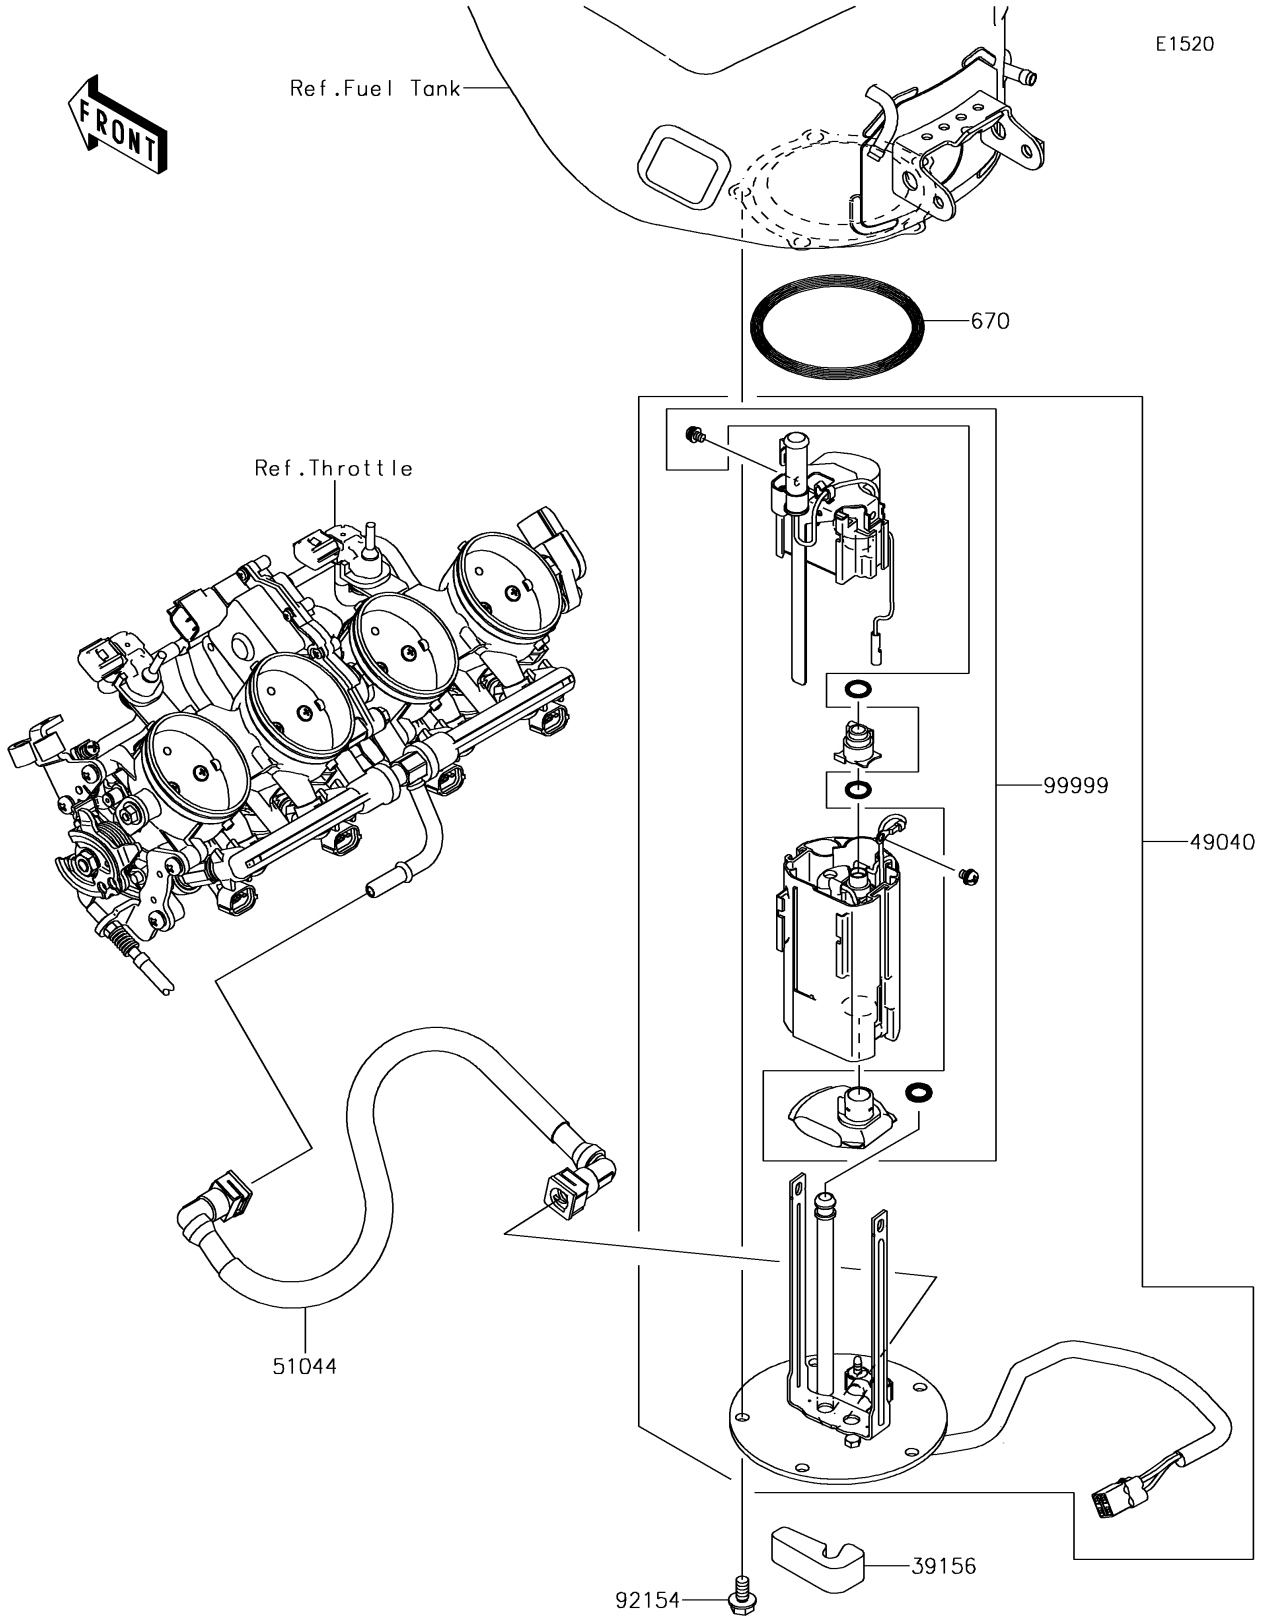

2018 NINJA[®] ZX[™] -6R KRT EDITION PARTS DIAGRAM

Fuel Pump

2018 NINJA® ZX™ -6R KRT EDITION PARTS LIST

Fuel Pump

ITEM NAME	PART NUMBER	QUANTITY
PAD,FUEL PUMP (Ref # 39156)	39156-0991	1
PUMP-FUEL (Ref # 49040)	49040-0023	1
TUBE-ASSY,FUEL (Ref # 51044)	51044-0869	1
O RING (Ref # 670)	670E5075	1
BOLT,FLANGED,6X12 (Ref # 92154)	92154-1848	5
KIT,FUEL FILTER (Ref # 99999)	99999-0521	1