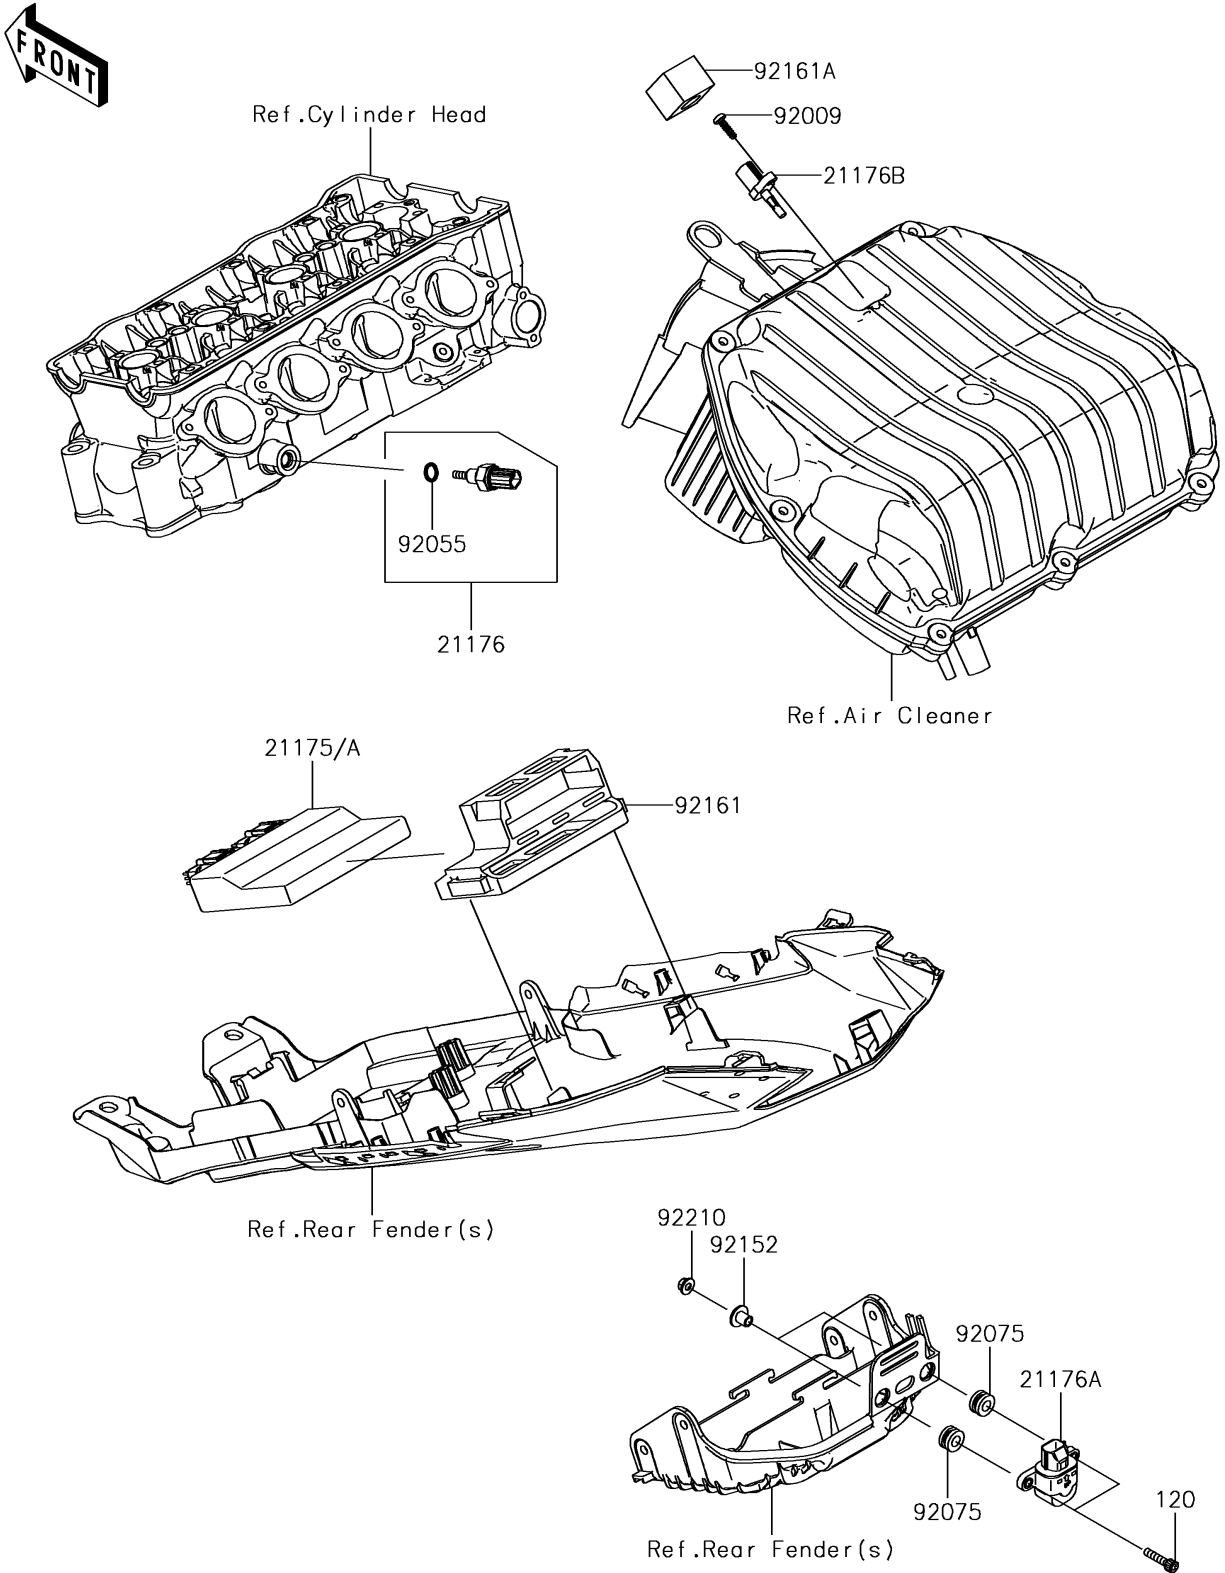

2018 NINJA® ZX™ -6R PARTS DIAGRAM

Fuel Injection

E1530

2018 NINJA® ZX™-6R PARTS LIST

Fuel Injection

ITEM NAME	PART NUMBER	QUANTITY
BOLT-SOCKET,5X22 (Ref # 120)	120CB0522	2
CONTROL UNIT-ELECTRONIC (Ref # 21175)	21175-0810	1
CONTROL UNIT-ELECTRONIC (Ref # 21175A)	21175-0812	1
SENSOR,WATER TEMP (Ref # 21176)	21176-0009	1
SENSOR,VEHICLE-DOWN (Ref # 21176A)	21176-0026	1
SENSOR,AIR TEMPERATURE (Ref # 21176B)	21176-0048	1
SCREW,TAPPING,5X16 (Ref # 92009)	92009-1984	1
RING-O,9.5X1.9 (Ref # 92055)	92055-0016	1
DAMPER (Ref # 92075)	92075-1912	2
COLLAR (Ref # 92152)	92152-0134	2
DAMPER (Ref # 92161)	92161-0356	1
DAMPER (Ref # 92161A)	92161-1525	1
NUT,FLANGED,5MM (Ref # 92210)	92210-0007	2