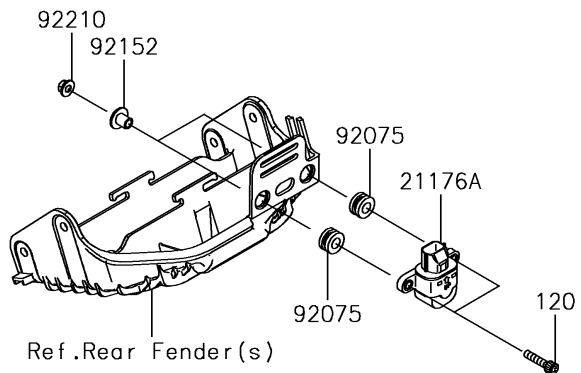

# 2018 NINJA<sup>®</sup> ZX<sup>™</sup> -6R KRT EDITION PARTS DIAGRAM

Fuel Injection

E1530

### Fuel Injection

ITEM NAME	PART NUMBER	QUANTITY
BOLT-SOCKET,5X22 (Ref # 120)	120CB0522	2
CONTROL UNIT-ELECTRONIC (Ref # 21175)	21175-0810	1
CONTROL UNIT-ELECTRONIC (Ref # 21175A)	21175-0812	1
SENSOR,WATER TEMP (Ref # 21176)	21176-0009	1
SENSOR,VEHICLE-DOWN (Ref # 21176A)	21176-0026	1
SENSOR,AIR TEMPERATURE (Ref # 21176B)	21176-0048	1
SCREW,TAPPING,5X16 (Ref # 92009)	92009-1984	1
RING-O,9.5X1.9 (Ref # 92055)	92055-0016	1
DAMPER (Ref # 92075)	92075-1912	2
COLLAR (Ref # 92152)	92152-0134	2
DAMPER (Ref # 92161)	92161-0356	1
DAMPER (Ref # 92161A)	92161-1525	1
NUT,FLANGED,5MM (Ref # 92210)	92210-0007	2