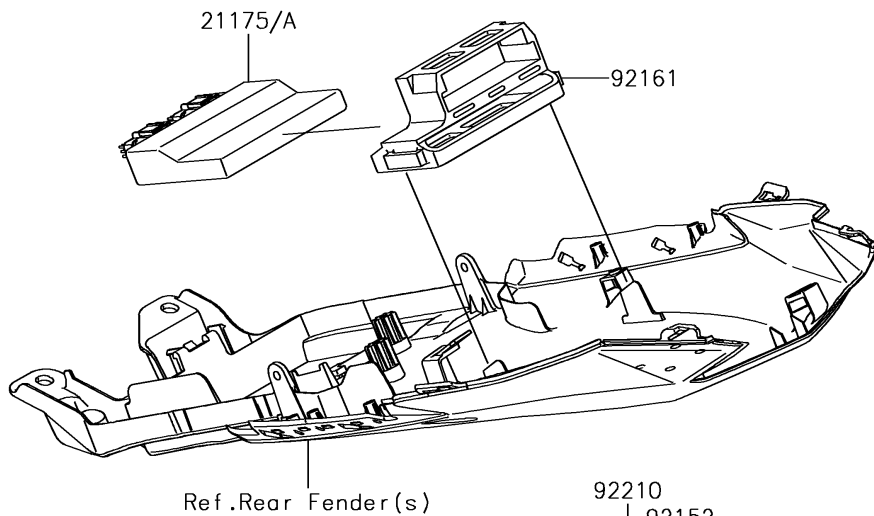

# 2018 NINJA<sup>®</sup> ZX<sup>™</sup> -6R KRT EDITION PARTS DIAGRAM

Fuel Injection

E1530

### Fuel Injection

ITEM NAME	PART NUMBER	QUANTITY
BOLT-SOCKET,5X22 (Ref # 120)	120CB0522	2
CONTROL UNIT-ELECTRONIC (Ref # 21175)	21175-0810	1
CONTROL UNIT-ELECTRONIC (Ref # 21175A)	21175-0812	1
SENSOR,WATER TEMP (Ref # 21176)	21176-0009	1
SENSOR,VEHICLE-DOWN (Ref # 21176A)	21176-0026	1
SENSOR,AIR TEMPERATURE (Ref # 21176B)	21176-0048	1
SCREW,TAPPING,5X16 (Ref # 92009)	92009-1984	1
RING-O,9.5X1.9 (Ref # 92055)	92055-0016	1
DAMPER (Ref # 92075)	92075-1912	2
COLLAR (Ref # 92152)	92152-0134	2
DAMPER (Ref # 92161)	92161-0356	1
DAMPER (Ref # 92161A)	92161-1525	1
NUT,FLANGED,5MM (Ref # 92210)	92210-0007	2