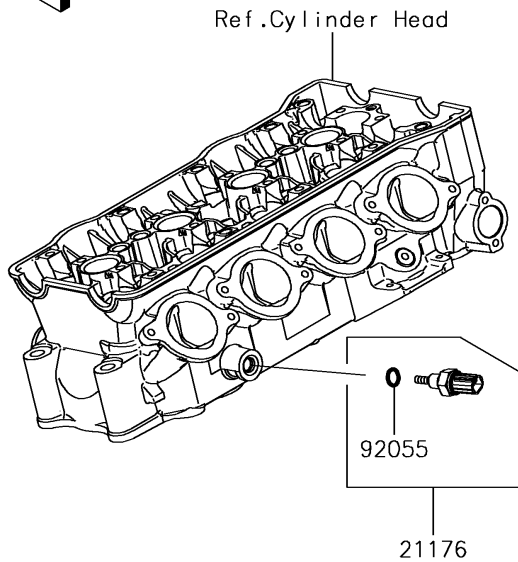

# 2018 NINJA® ZX™ -6R KRT EDITION PARTS DIAGRAM

Fuel Injection

E1530

## 2018 NINJA® ZX™ -6R KRT EDITION PARTS LIST

### Fuel Injection

ITEM NAME	PART NUMBER	QUANTITY
BOLT-SOCKET,5X22 (Ref # 120)	120CB0522	2
CONTROL UNIT-ELECTRONIC (Ref # 21175)	21175-0810	1
CONTROL UNIT-ELECTRONIC (Ref # 21175A)	21175-0812	1
SENSOR,WATER TEMP (Ref # 21176)	21176-0009	1
SENSOR,VEHICLE-DOWN (Ref # 21176A)	21176-0026	1
SENSOR,AIR TEMPERATURE (Ref # 21176B)	21176-0048	1
SCREW,TAPPING,5X16 (Ref # 92009)	92009-1984	1
RING-O,9.5X1.9 (Ref # 92055)	92055-0016	1
DAMPER (Ref # 92075)	92075-1912	2
COLLAR (Ref # 92152)	92152-0134	2
DAMPER (Ref # 92161)	92161-0356	1
DAMPER (Ref # 92161A)	92161-1525	1
NUT,FLANGED,5MM (Ref # 92210)	92210-0007	2