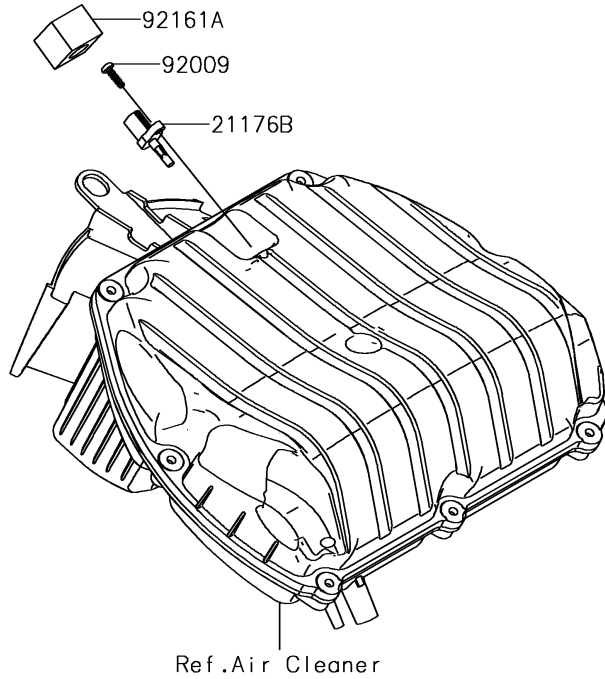

# 2018 NINJA® ZX™ -6R KRT EDITION PARTS DIAGRAM

Fuel Injection

E1530

### Fuel Injection

ITEM NAME	PART NUMBER	QUANTITY
BOLT-SOCKET,5X22 (Ref # 120)	120CB0522	2
CONTROL UNIT-ELECTRONIC (Ref # 21175)	21175-0810	1
CONTROL UNIT-ELECTRONIC (Ref # 21175A)	21175-0812	1
SENSOR,WATER TEMP (Ref # 21176)	21176-0009	1
SENSOR,VEHICLE-DOWN (Ref # 21176A)	21176-0026	1
SENSOR,AIR TEMPERATURE (Ref # 21176B)	21176-0048	1
SCREW,TAPPING,5X16 (Ref # 92009)	92009-1984	1
RING-O,9.5X1.9 (Ref # 92055)	92055-0016	1
DAMPER (Ref # 92075)	92075-1912	2
COLLAR (Ref # 92152)	92152-0134	2
DAMPER (Ref # 92161)	92161-0356	1
DAMPER (Ref # 92161A)	92161-1525	1
NUT,FLANGED,5MM (Ref # 92210)	92210-0007	2