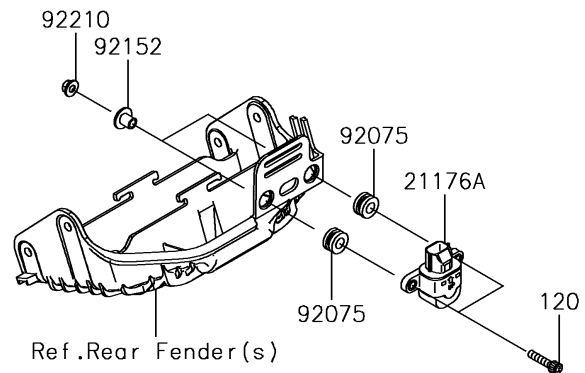

# 2018 NINJA® ZX™ -6R KRT EDITION PARTS DIAGRAM

Fuel Injection

E1530

### Fuel Injection

ITEM NAME	PART NUMBER	QUANTITY
BOLT-SOCKET,5X22 (Ref # 120)	120CB0522	2
CONTROL UNIT-ELECTRONIC (Ref # 21175)	21175-0810	1
CONTROL UNIT-ELECTRONIC (Ref # 21175A)	21175-0812	1
SENSOR,WATER TEMP (Ref # 21176)	21176-0009	1
SENSOR,VEHICLE-DOWN (Ref # 21176A)	21176-0026	1
SENSOR,AIR TEMPERATURE (Ref # 21176B)	21176-0048	1
SCREW,TAPPING,5X16 (Ref # 92009)	92009-1984	1
RING-O,9.5X1.9 (Ref # 92055)	92055-0016	1
DAMPER (Ref # 92075)	92075-1912	2
COLLAR (Ref # 92152)	92152-0134	2
DAMPER (Ref # 92161)	92161-0356	1
DAMPER (Ref # 92161A)	92161-1525	1
NUT,FLANGED,5MM (Ref # 92210)	92210-0007	2