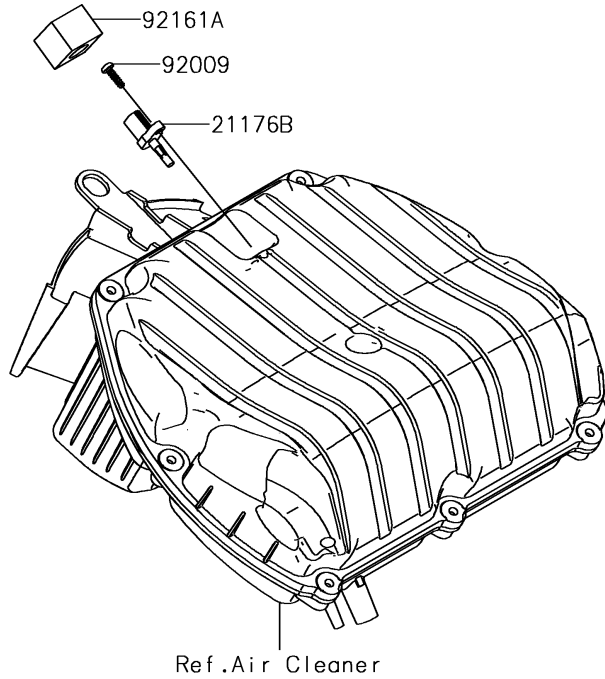

# 2018 NINJA<sup>®</sup> ZX<sup>™</sup> -6R KRT EDITION PARTS DIAGRAM

Fuel Injection

E1530

### Fuel Injection

ITEM NAME	PART NUMBER	QUANTITY
BOLT-SOCKET,5X22 (Ref # 120)	120CB0522	2
CONTROL UNIT-ELECTRONIC (Ref # 21175)	21175-0810	1
CONTROL UNIT-ELECTRONIC (Ref # 21175A)	21175-0812	1
SENSOR,WATER TEMP (Ref # 21176)	21176-0009	1
SENSOR,VEHICLE-DOWN (Ref # 21176A)	21176-0026	1
SENSOR,AIR TEMPERATURE (Ref # 21176B)	21176-0048	1
SCREW,TAPPING,5X16 (Ref # 92009)	92009-1984	1
RING-O,9.5X1.9 (Ref # 92055)	92055-0016	1
DAMPER (Ref # 92075)	92075-1912	2
COLLAR (Ref # 92152)	92152-0134	2
DAMPER (Ref # 92161)	92161-0356	1
DAMPER (Ref # 92161A)	92161-1525	1
NUT,FLANGED,5MM (Ref # 92210)	92210-0007	2