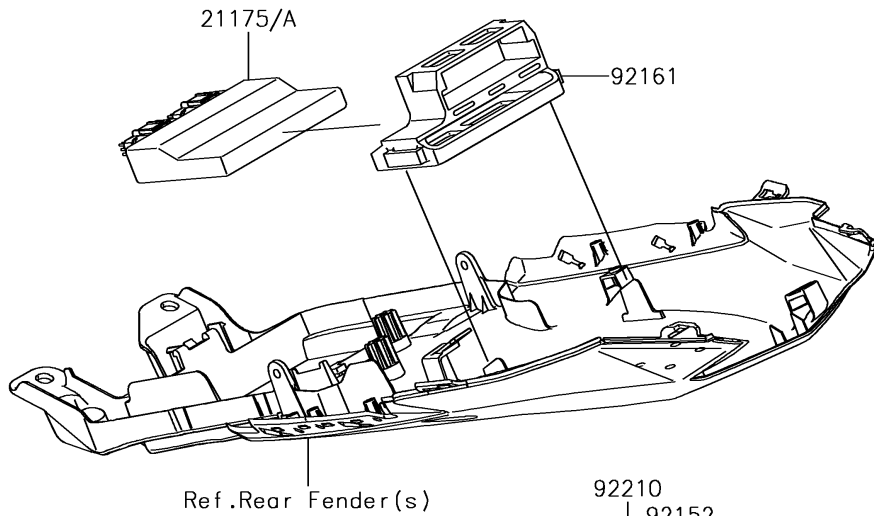

# 2018 NINJA® ZX™ -6R KRT EDITION PARTS DIAGRAM

Fuel Injection

E1530

### Fuel Injection

ITEM NAME	PART NUMBER	QUANTITY
BOLT-SOCKET,5X22 (Ref # 120)	120CB0522	2
CONTROL UNIT-ELECTRONIC (Ref # 21175)	21175-0810	1
CONTROL UNIT-ELECTRONIC (Ref # 21175A)	21175-0812	1
SENSOR,WATER TEMP (Ref # 21176)	21176-0009	1
SENSOR,VEHICLE-DOWN (Ref # 21176A)	21176-0026	1
SENSOR,AIR TEMPERATURE (Ref # 21176B)	21176-0048	1
SCREW,TAPPING,5X16 (Ref # 92009)	92009-1984	1
RING-O,9.5X1.9 (Ref # 92055)	92055-0016	1
DAMPER (Ref # 92075)	92075-1912	2
COLLAR (Ref # 92152)	92152-0134	2
DAMPER (Ref # 92161)	92161-0356	1
DAMPER (Ref # 92161A)	92161-1525	1
NUT,FLANGED,5MM (Ref # 92210)	92210-0007	2