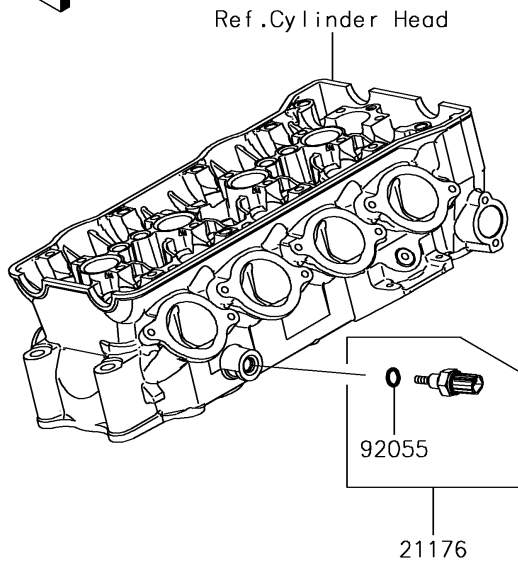

# 2018 NINJA<sup>®</sup> ZX<sup>™</sup> -6R KRT EDITION PARTS DIAGRAM

Fuel Injection

E1530

## 2018 NINJA® ZX™ -6R KRT EDITION PARTS LIST

### Fuel Injection

ITEM NAME	PART NUMBER	QUANTITY
BOLT-SOCKET,5X22 (Ref # 120)	120CB0522	2
CONTROL UNIT-ELECTRONIC (Ref # 21175)	21175-0810	1
CONTROL UNIT-ELECTRONIC (Ref # 21175A)	21175-0812	1
SENSOR,WATER TEMP (Ref # 21176)	21176-0009	1
SENSOR,VEHICLE-DOWN (Ref # 21176A)	21176-0026	1
SENSOR,AIR TEMPERATURE (Ref # 21176B)	21176-0048	1
SCREW,TAPPING,5X16 (Ref # 92009)	92009-1984	1
RING-O,9.5X1.9 (Ref # 92055)	92055-0016	1
DAMPER (Ref # 92075)	92075-1912	2
COLLAR (Ref # 92152)	92152-0134	2
DAMPER (Ref # 92161)	92161-0356	1
DAMPER (Ref # 92161A)	92161-1525	1
NUT,FLANGED,5MM (Ref # 92210)	92210-0007	2