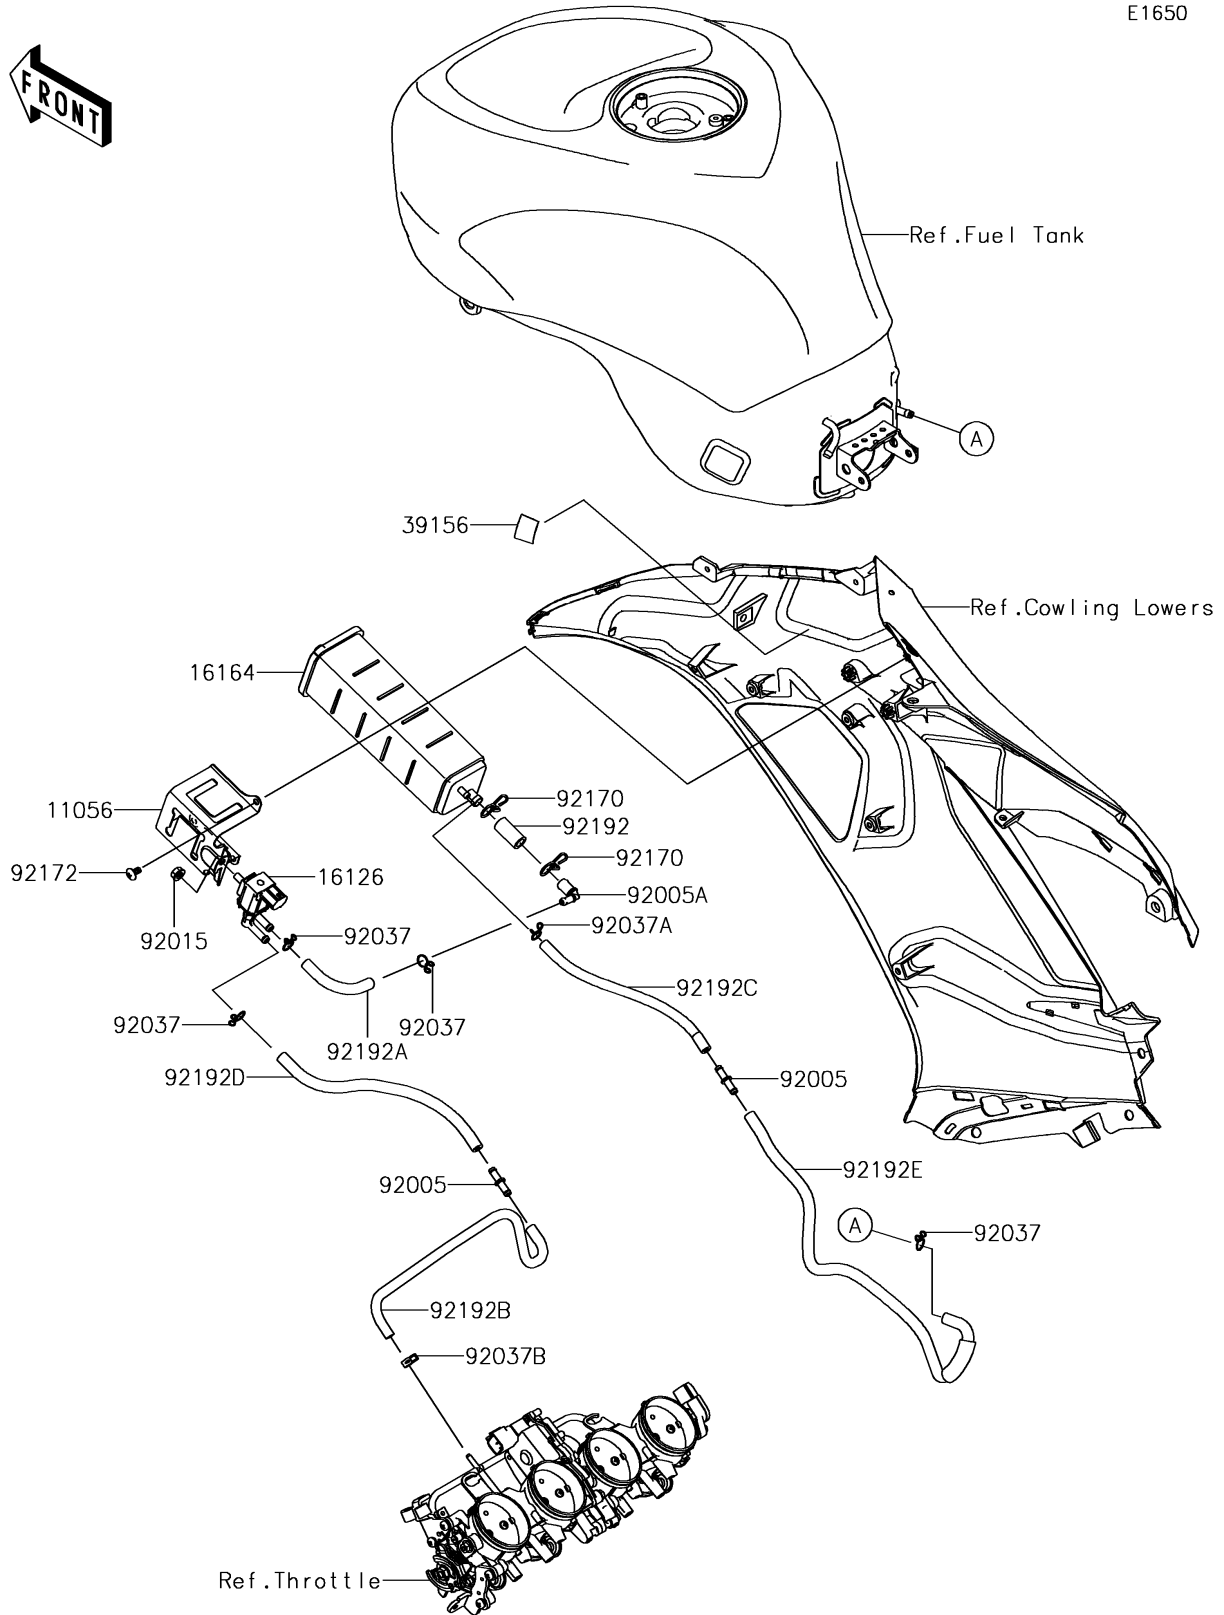

2018 NINJA® ZX™ -6R PARTS DIAGRAM

Fuel Evaporative System(CA)

E1650

2018 NINJA® ZX™ -6R PARTS LIST

Fuel Evaporative System(CA)

ITEM NAME	PART NUMBER	QUANTITY
BRACKET,CANISTER (Ref # 11056)	11056-2018	1
VALVE,SOLENOID (Ref # 16126)	16126-0705	1
CANISTER (Ref # 16164)	16164-0009	1
PAD,20X30X3 (Ref # 39156)	39156-0749	1
FITTING (Ref # 92005)	92005-0721	2
FITTING (Ref # 92005A)	92005-0753	1
NUT,FLANGED,6MM (Ref # 92015)	92015-1367	1
CLAMP,TUBE (Ref # 92037)	92037-147	4
CLAMP (Ref # 92037A)	92037-1712	1
CLAMP,7.8MM (Ref # 92037B)	92037-2116	1
CLAMP (Ref # 92170)	92170-1695	2
SCREW,TAPPING,5X10 (Ref # 92172)	92172-0262	3
TUBE,9X14.4X30 (Ref # 92192)	92192-1148	1
TUBE,5X10.4X80 (Ref # 92192A)	92192-1149	1
TUBE,3.5X8.9X410 (Ref # 92192B)	92192-1150	1
TUBE,4X9.2X200 (Ref # 92192C)	92192-1151	1
TUBE,5X10.4X220 (Ref # 92192D)	92192-1229	1
TUBE,5X10.4X535 (Ref # 92192E)	92192-1261	1