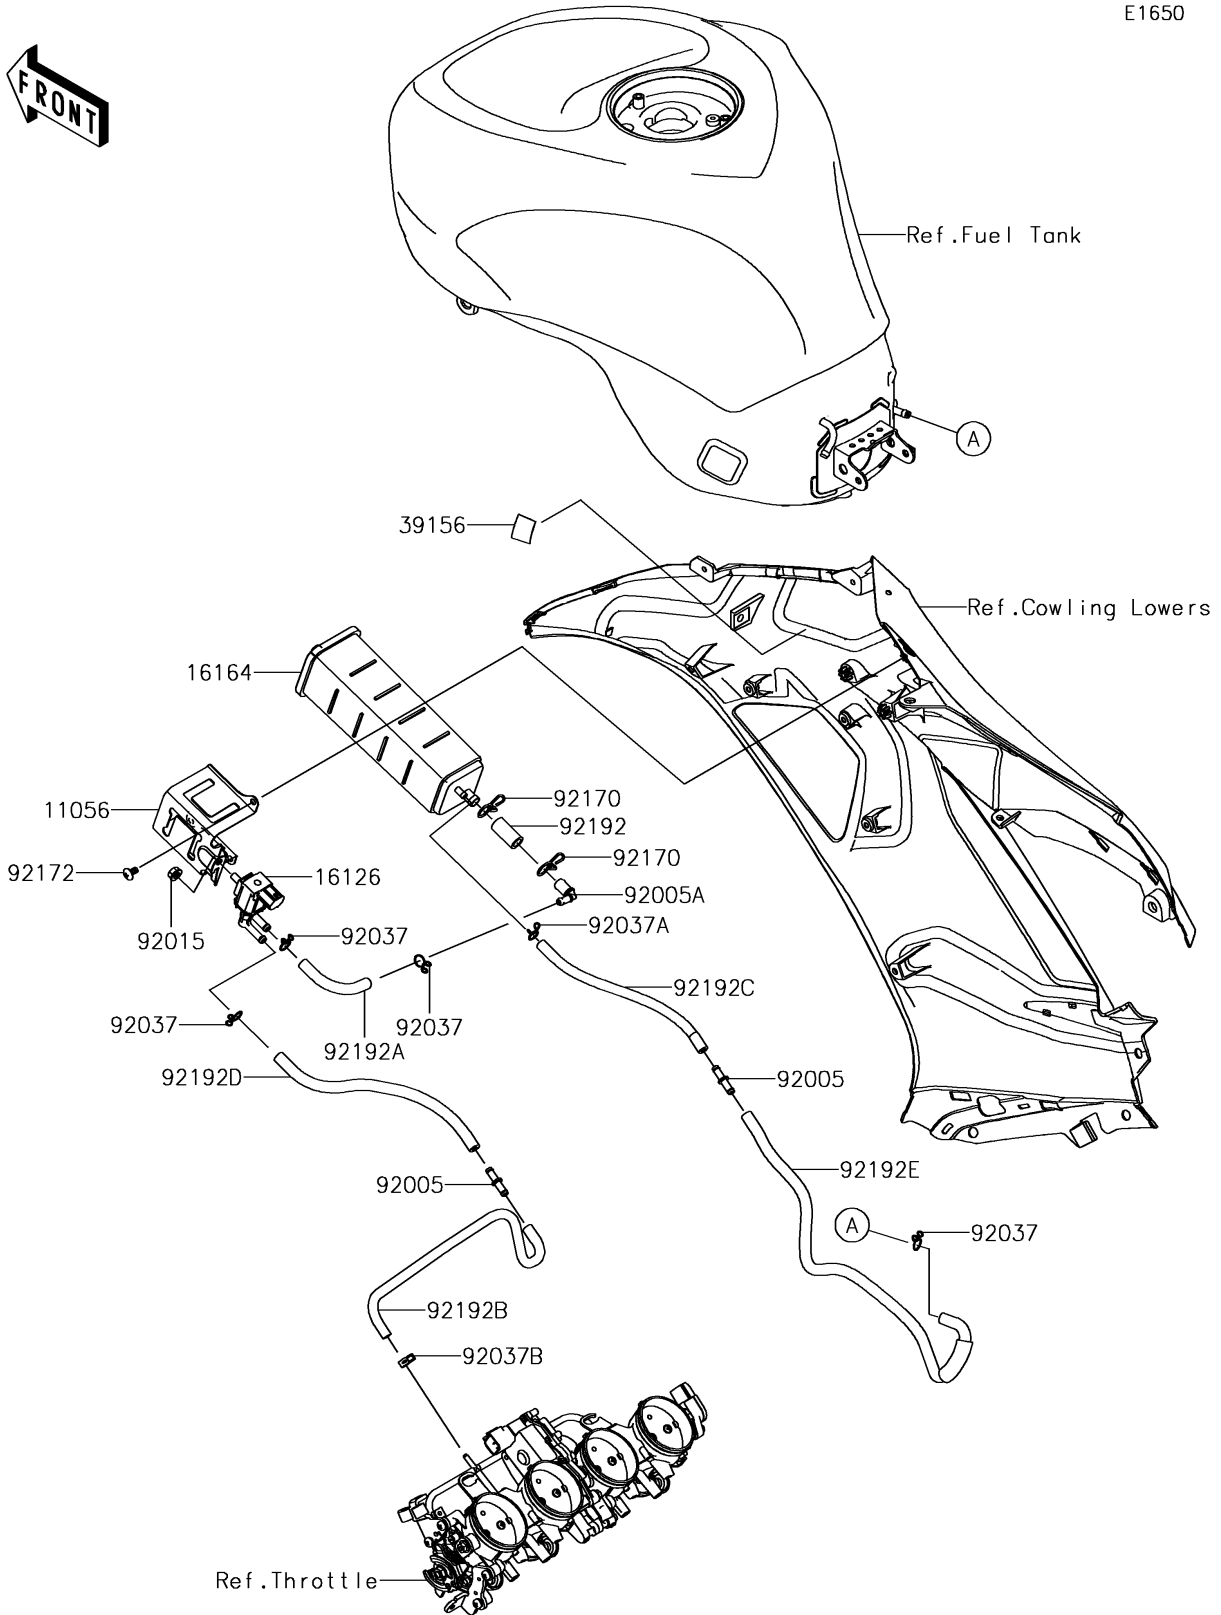

2018 NINJA® ZX™ -6R KRT EDITION PARTS DIAGRAM

Fuel Evaporative System(CA)

E1650

2018 NINJA® ZX™ -6R KRT EDITION PARTS LIST

Fuel Evaporative System(CA)

ITEM NAME	PART NUMBER	QUANTITY
BRACKET,CANISTER (Ref # 11056)	11056-2018	1
VALVE,SOLENOID (Ref # 16126)	16126-0705	1
CANISTER (Ref # 16164)	16164-0009	1
PAD,20X30X3 (Ref # 39156)	39156-0749	1
FITTING (Ref # 92005)	92005-0721	2
FITTING (Ref # 92005A)	92005-0753	1
NUT,FLANGED,6MM (Ref # 92015)	92015-1367	1
CLAMP,TUBE (Ref # 92037)	92037-147	4
CLAMP (Ref # 92037A)	92037-1712	1
CLAMP,7.8MM (Ref # 92037B)	92037-2116	1
CLAMP (Ref # 92170)	92170-1695	2
SCREW,TAPPING,5X10 (Ref # 92172)	92172-0262	3
TUBE,9X14.4X30 (Ref # 92192)	92192-1148	1
TUBE,5X10.4X80 (Ref # 92192A)	92192-1149	1
TUBE,3.5X8.9X410 (Ref # 92192B)	92192-1150	1
TUBE,4X9.2X200 (Ref # 92192C)	92192-1151	1
TUBE,5X10.4X220 (Ref # 92192D)	92192-1229	1
TUBE,5X10.4X535 (Ref # 92192E)	92192-1261	1